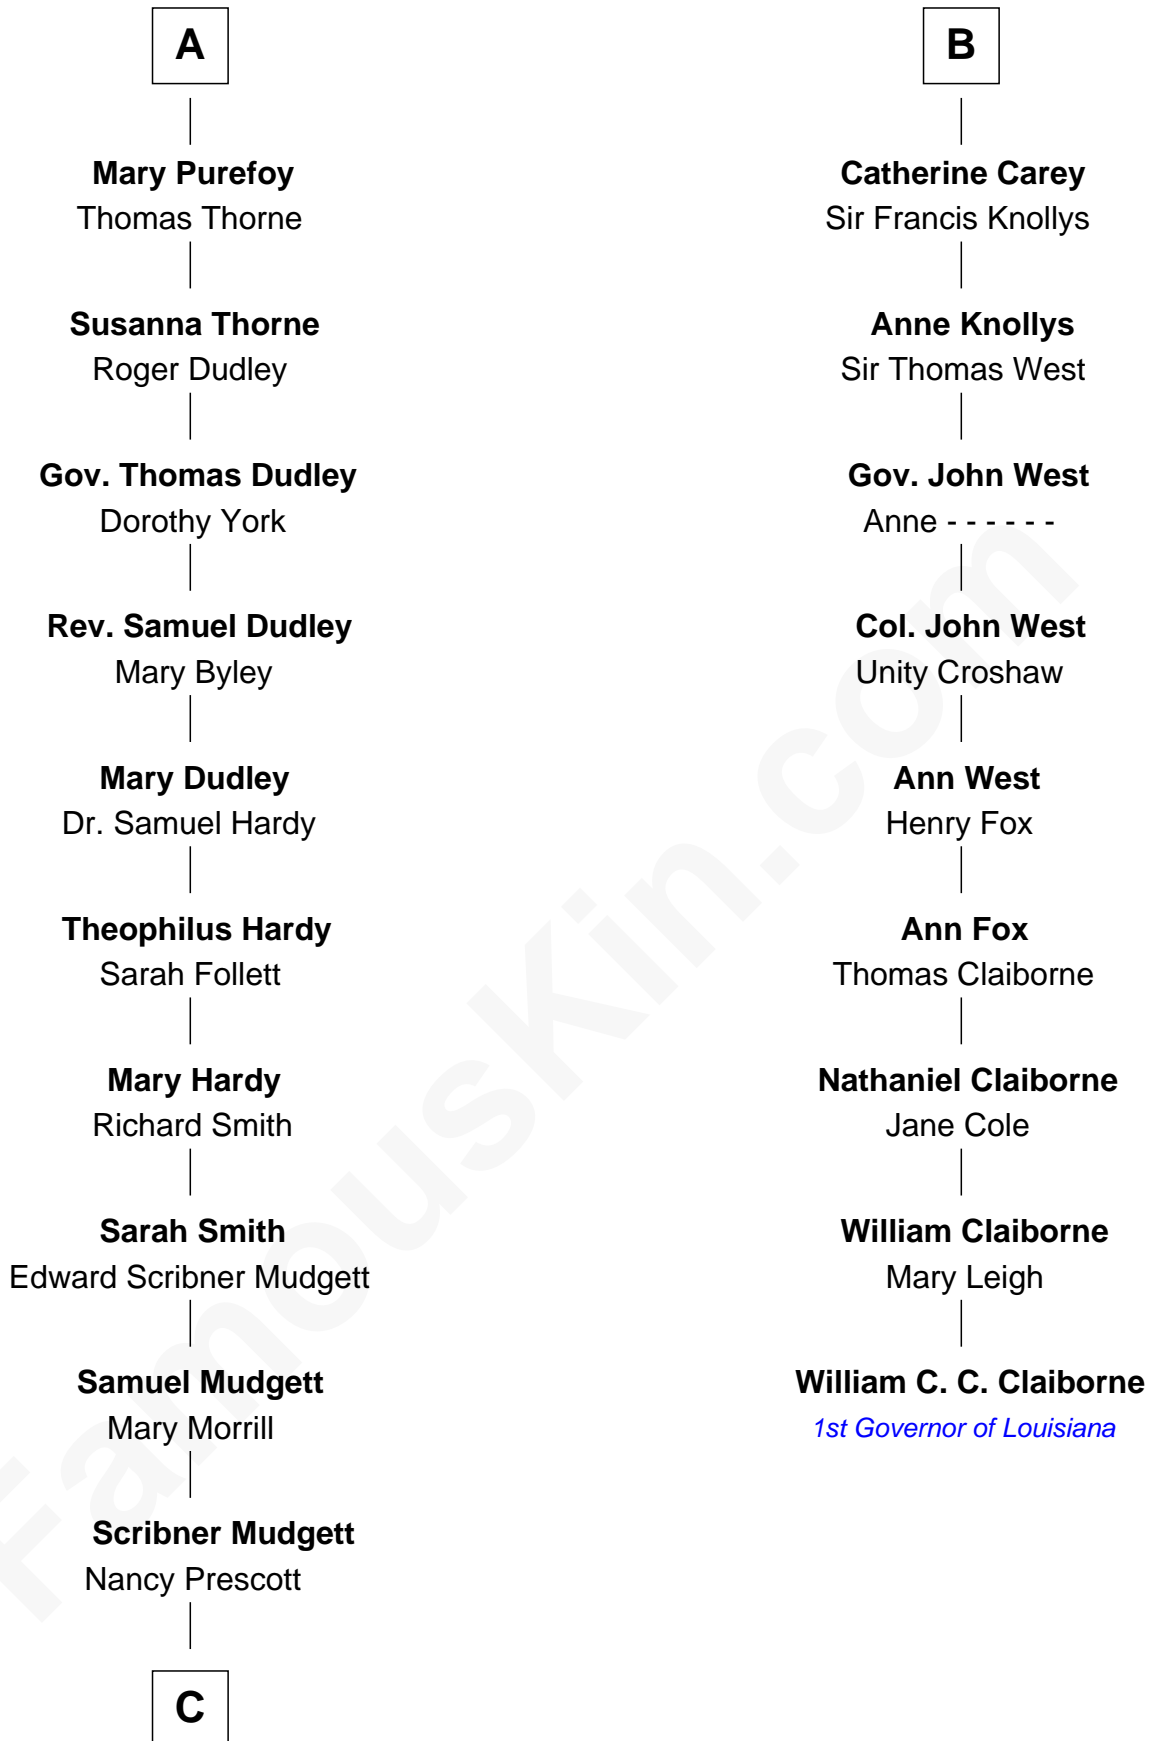

FamousKin.com Relationship Chart of

Dr. H. H. Holmes

Serial Killer aka "Devil in the White City"

15th cousin 3 times removed of

William C. C. Claiborne

1st Governor of Louisiana

Sir John Howard

Alice de Bois

C

—
Levi Horton Mudgett

Theodate Page Price

—
Dr. H. H. Holmes

Serial Killer Dr. H. H. Holmes

FamousKin.com