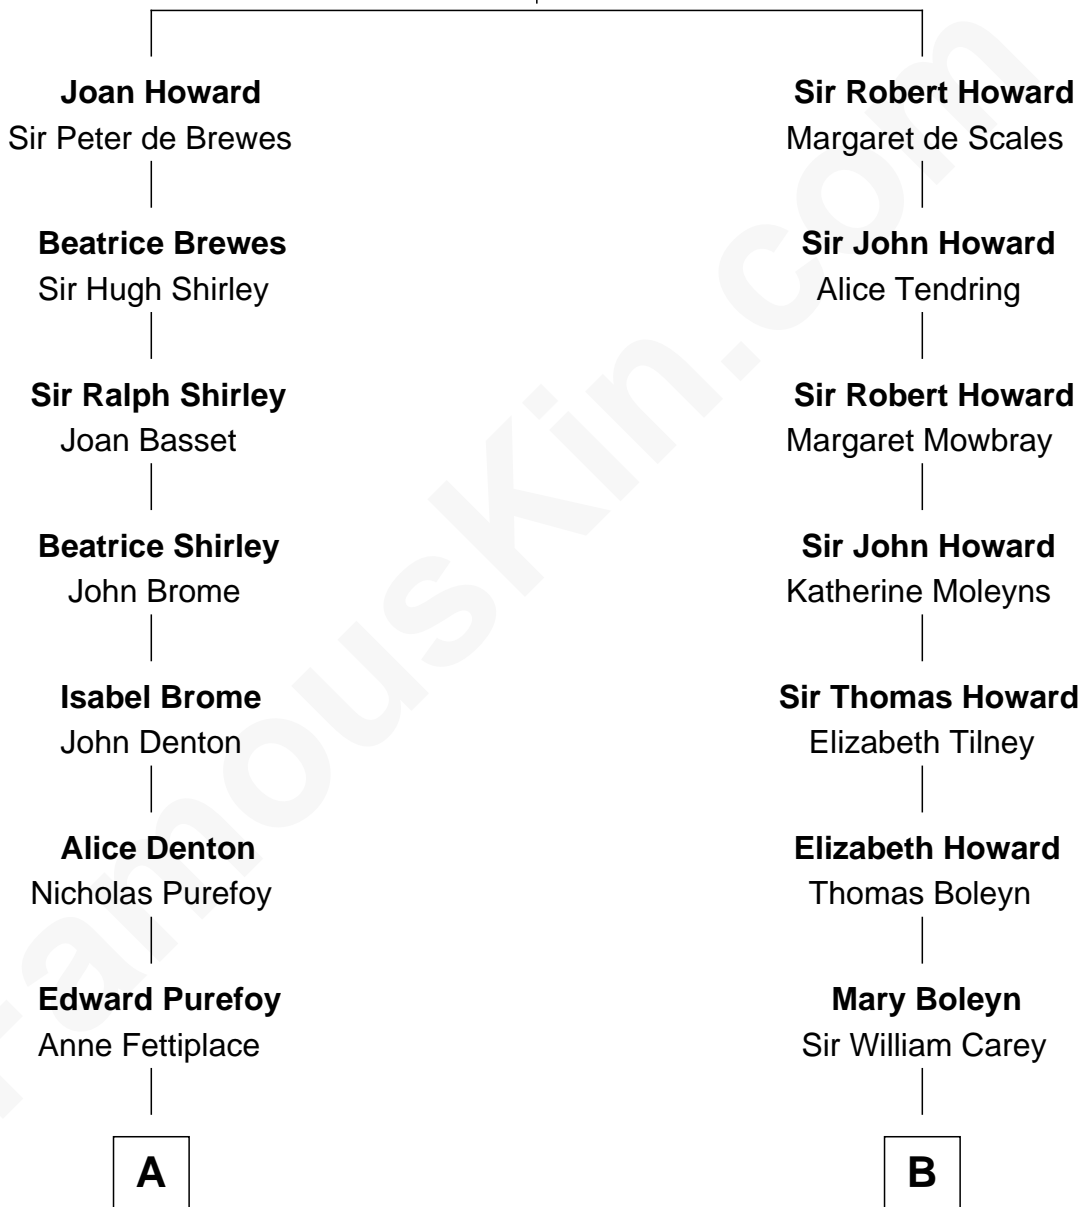

FamousKin.com Relationship Chart of

Dr. H. H. Holmes

Serial Killer aka "Devil in the White City"

15th cousin 3 times removed of

William C. C. Claiborne

1st Governor of Louisiana

Sir John Howard

Alice de Bois

C

—
Levi Horton Mudgett

Theodate Page Price

—
Dr. H. H. Holmes

Serial Killer Dr. H. H. Holmes

FamousKin.com