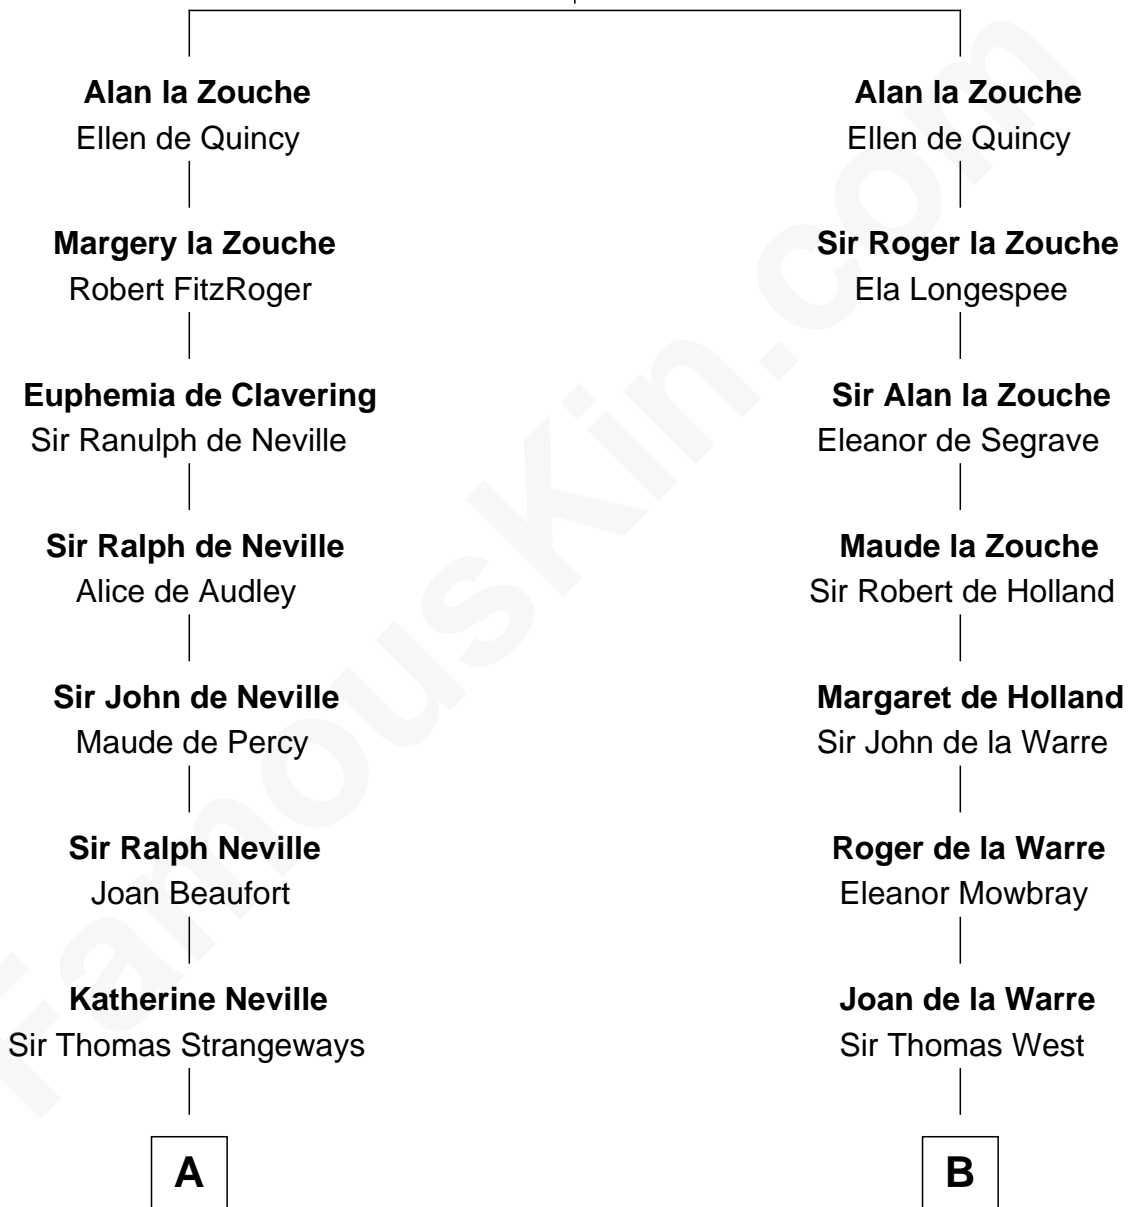

# FamousKin.com Relationship Chart of

**Dr. H. H. Holmes**

*Serial Killer aka "Devil in the White City"*

19th cousin 2 times removed of

**William C. C. Claiborne**

*1st Governor of Louisiana*

**Roger la Zouche**

Margaret Biset

**C**

**Sarah Smith**  
Edward Scribner Mudgett

**Samuel Mudgett**  
Mary Morrill

**Scribner Mudgett**  
Nancy Prescott

**Levi Horton Mudgett**  
Theodate Page Price

**Dr. H. H. Holmes**  
*Serial Killer Dr. H. H. Holmes*

**D**

**Nathaniel Claiborne**  
Jane Cole

**William Claiborne**  
Mary Leigh

**William C. C. Claiborne**  
*1st Governor of Louisiana*

FamousKin.com