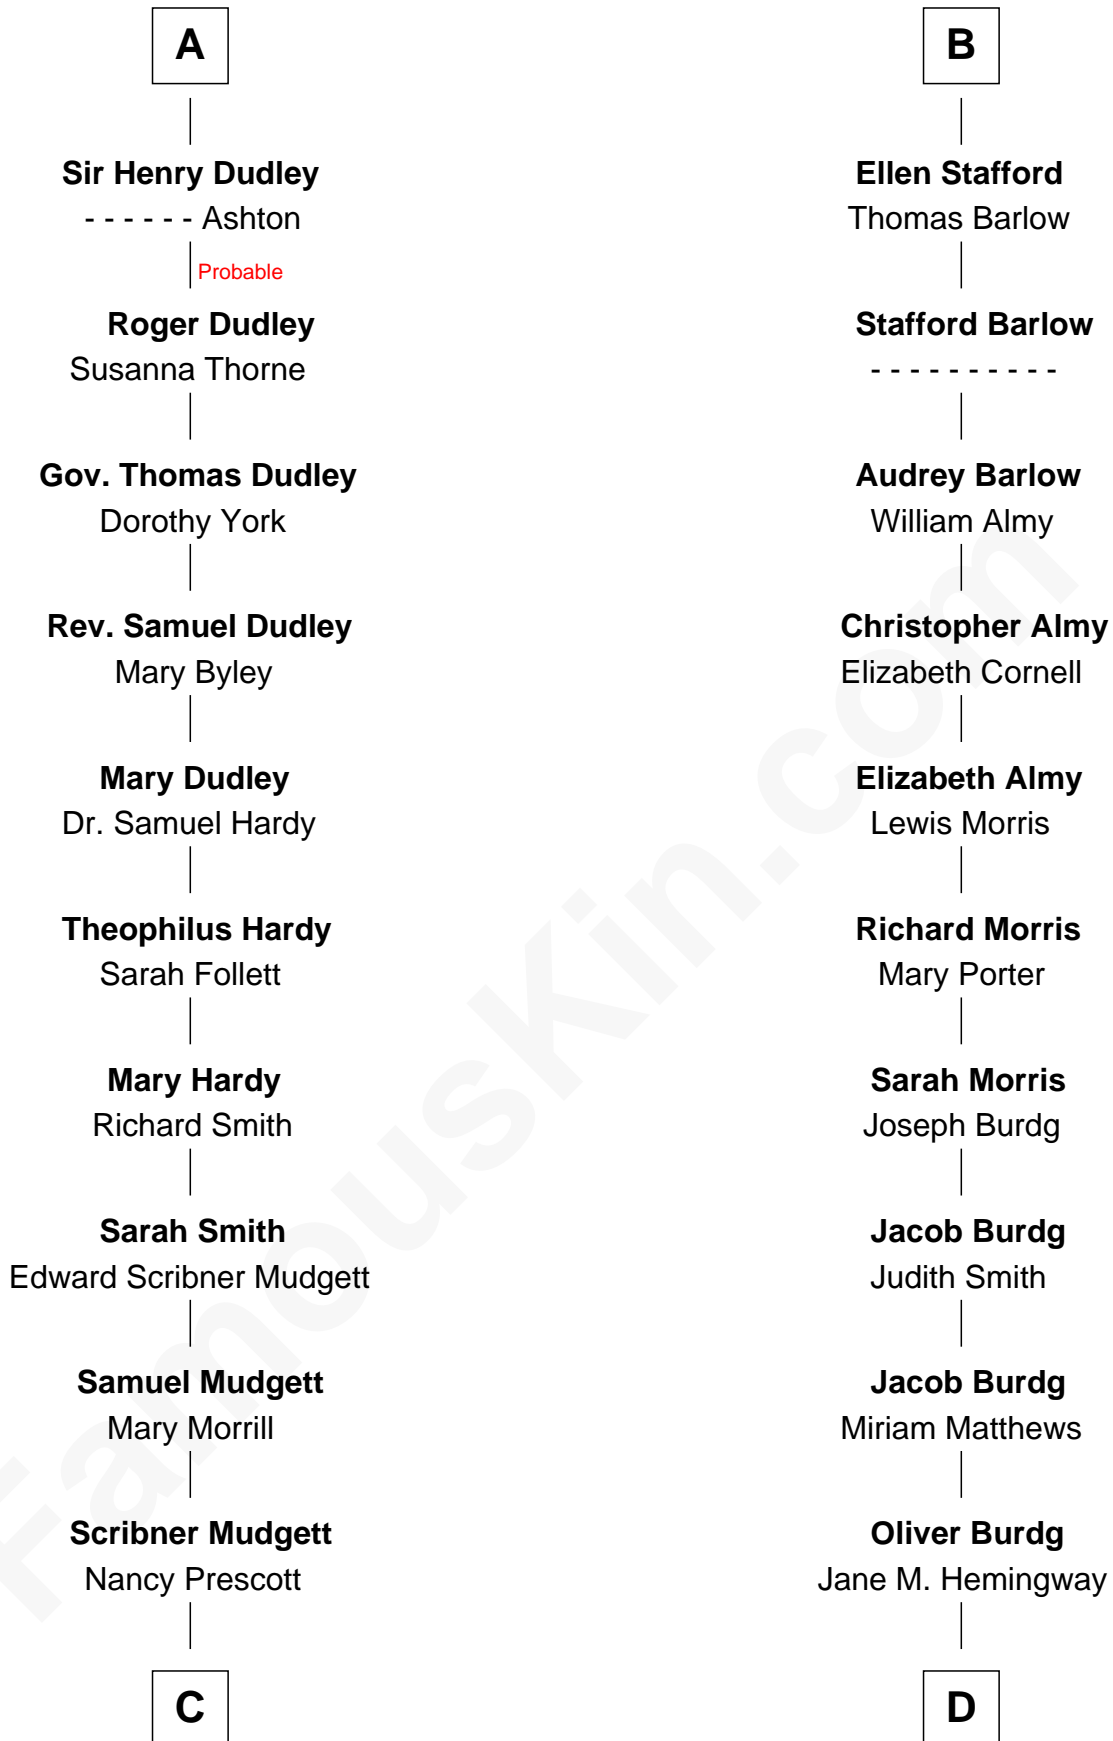

FamousKin.com Relationship Chart of

Dr. H. H. Holmes

Serial Killer aka "Devil in the White City"

18th cousin 1 time removed of

Richard Nixon

37th U.S. President

Ralph de Stafford

*with wife
Margaret de Audley*

Eleanor Aylesbury

William Bonville

Katherine Neville

Humphrey Stafford

Katherine Fray

Cecily Bonville

Thomas Grey

Sir Humphrey Stafford

Margaret Fogge

Cecily Grey

Sir John Sutton

Sir Humphrey Stafford

Margaret Tame

A

B

C

Levi Horton Mudgett

Theodate Page Price

Dr. H. H. Holmes

Serial Killer Dr. H. H. Holmes

D

Almira Park Burdg

Franklin Milhous

Hannah Milhous