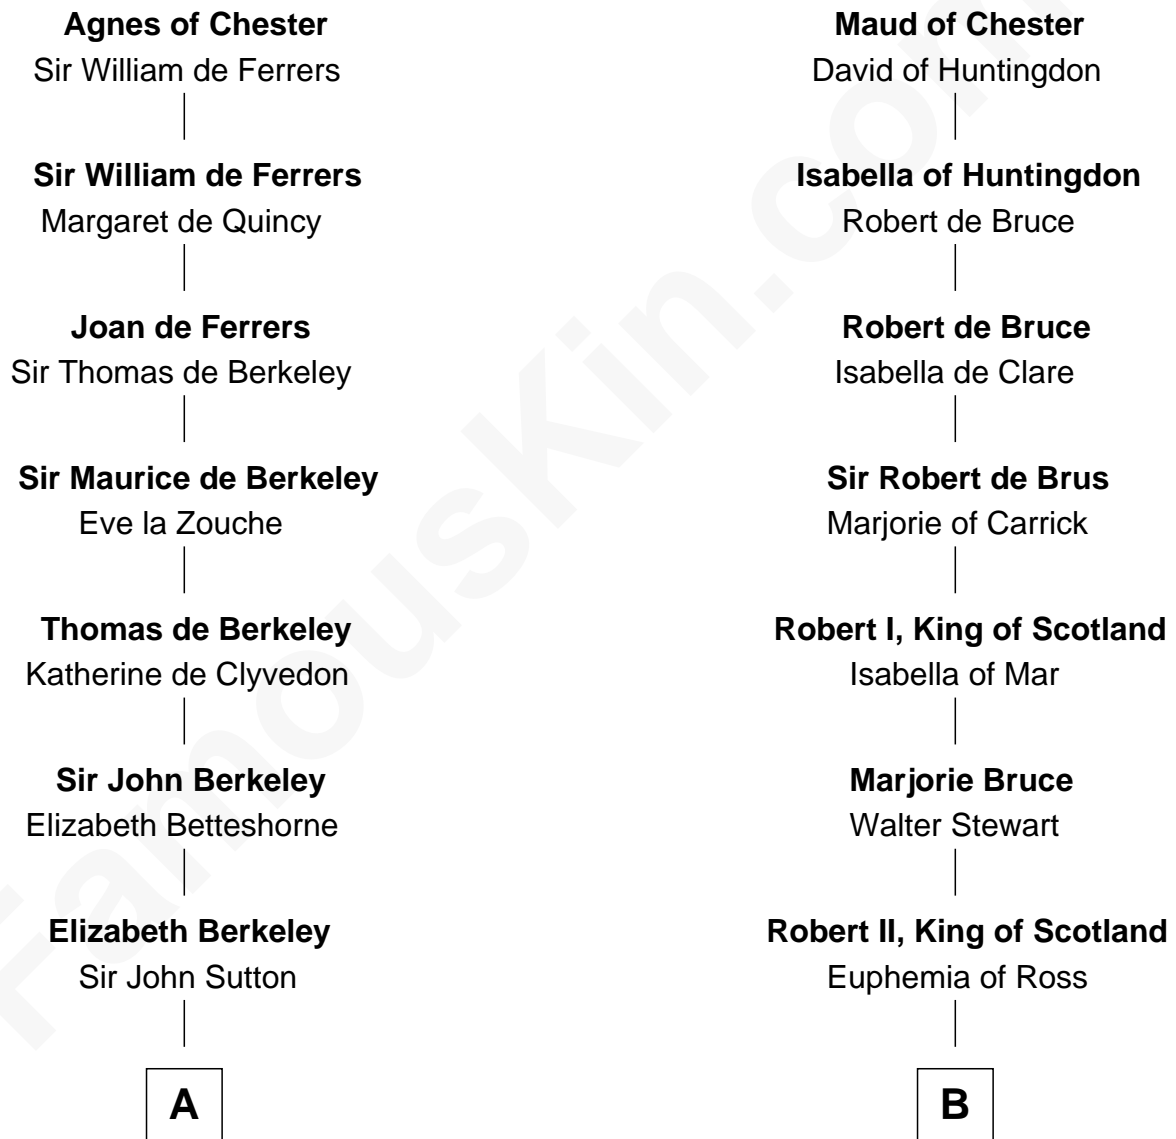

# FamousKin.com Relationship Chart of

**Dr. H. H. Holmes**

*Serial Killer aka "Devil in the White City"*

18th cousin 3 times removed of

**Patrick Henry**

*1st and 6th Governor of Virginia*

**Hugh de Kevelioc**  
Bertrade de Montfort

**C**

**Sarah Smith**  
Edward Scribner Mudgett

**Samuel Mudgett**  
Mary Morrill

**Scribner Mudgett**  
Nancy Prescott

**Levi Horton Mudgett**  
Theodate Page Price

**Dr. H. H. Holmes**  
*Serial Killer Dr. H. H. Holmes*