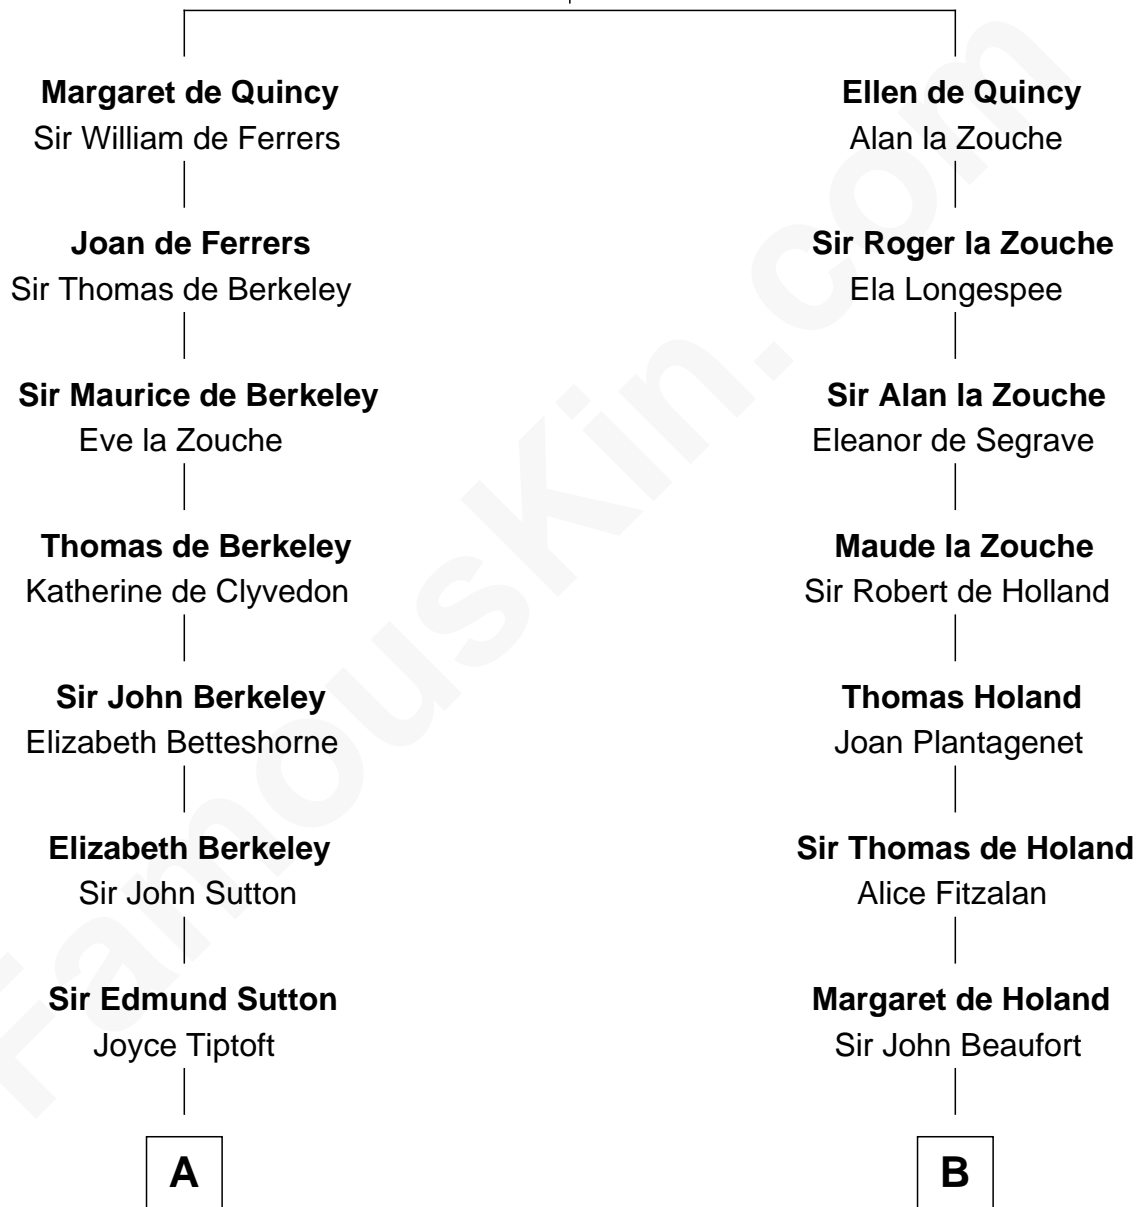

# FamousKin.com Relationship Chart of

**Dr. H. H. Holmes**

*Serial Killer aka "Devil in the White City"*

16th cousin 4 times removed of

**Patrick Henry**

*1st and 6th Governor of Virginia*

**Sir Roger de Quincy**

Helen of Galloway

**C**

—  
**Samuel Mudgett**

Mary Morrill

—  
**Scribner Mudgett**

Nancy Prescott

—  
**Levi Horton Mudgett**

Theodate Page Price

—  
**Dr. H. H. Holmes**

*Serial Killer Dr. H. H. Holmes*

FamousKin.com