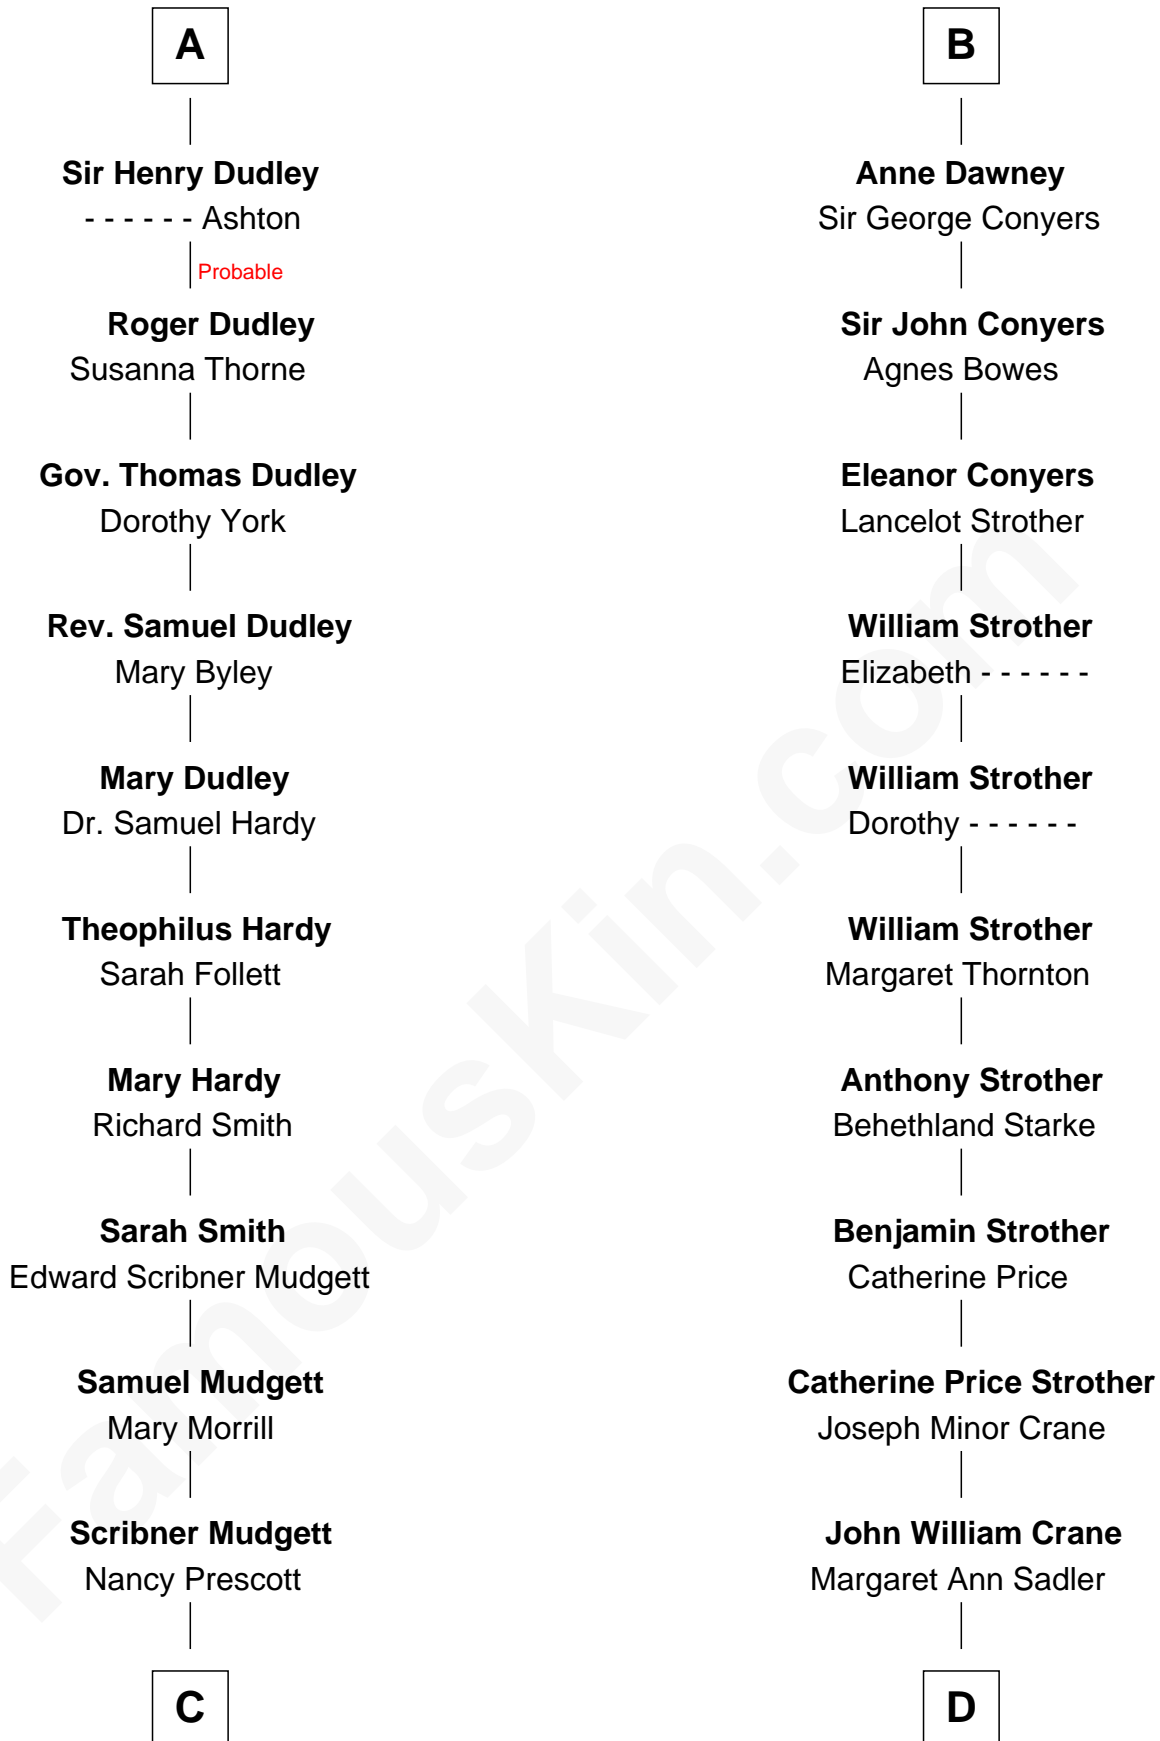

FamousKin.com Relationship Chart of

Dr. H. H. Holmes

Serial Killer aka "Devil in the White City"

18th cousin 1 time removed of

Randolph Scott

Movie Actor

Ralph de Stafford

with wife
Margaret de Audley

Eleanor Aylesbury

William Bonville

Katherine Neville

Humphrey Stafford

Katherine Fray

Cecily Bonville

Thomas Grey

Anne Stafford

Sir Richard Neville

Cecily Grey

Sir John Sutton

Dorothy Neville

Sir John Dawney

A

B

C

Levi Horton Mudgett

Theodate Page Price

Dr. H. H. Holmes

Serial Killer Dr. H. H. Holmes

D

Joseph Minor Crane

Lavinia Lionberger

Lucy Lionberger Crane