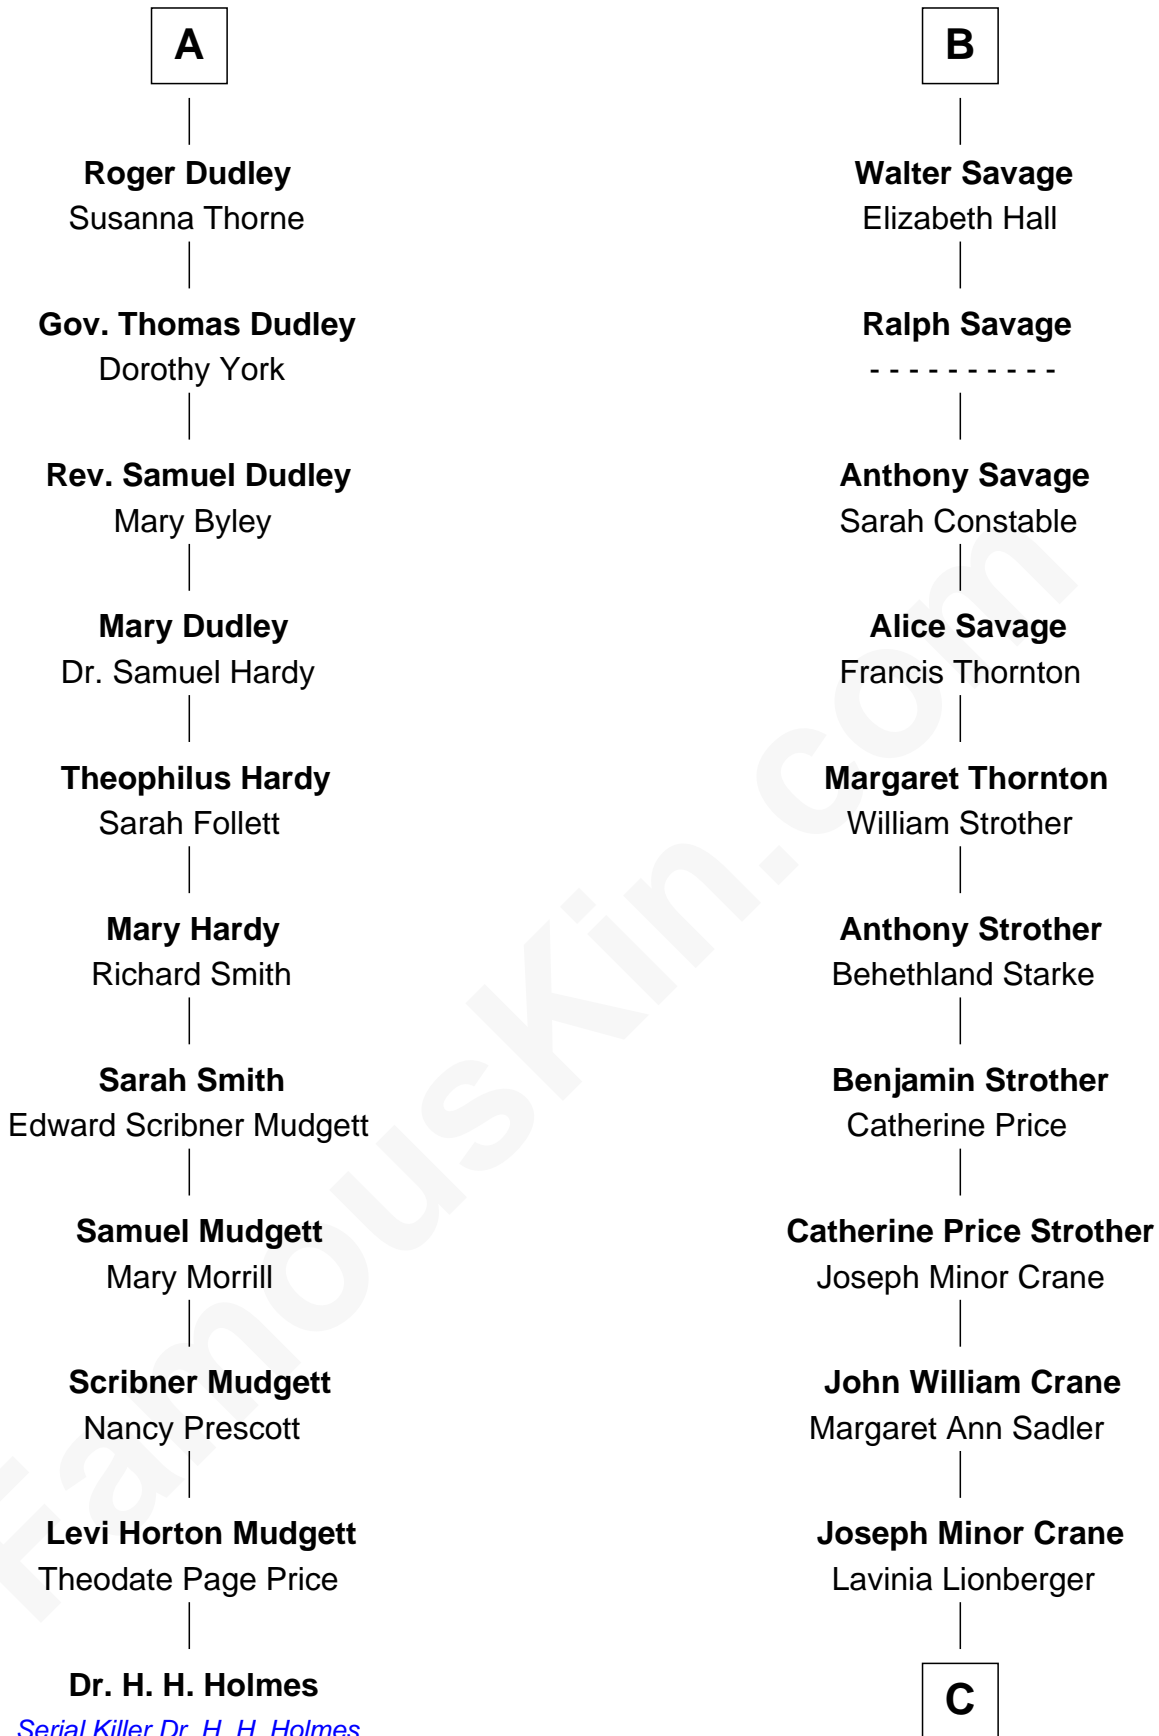

# FamousKin.com Relationship Chart of

**Dr. H. H. Holmes**

*Serial Killer aka "Devil in the White City"*

17th cousin 1 time removed of

**Randolph Scott**

*Movie Actor*

FamousKin.com