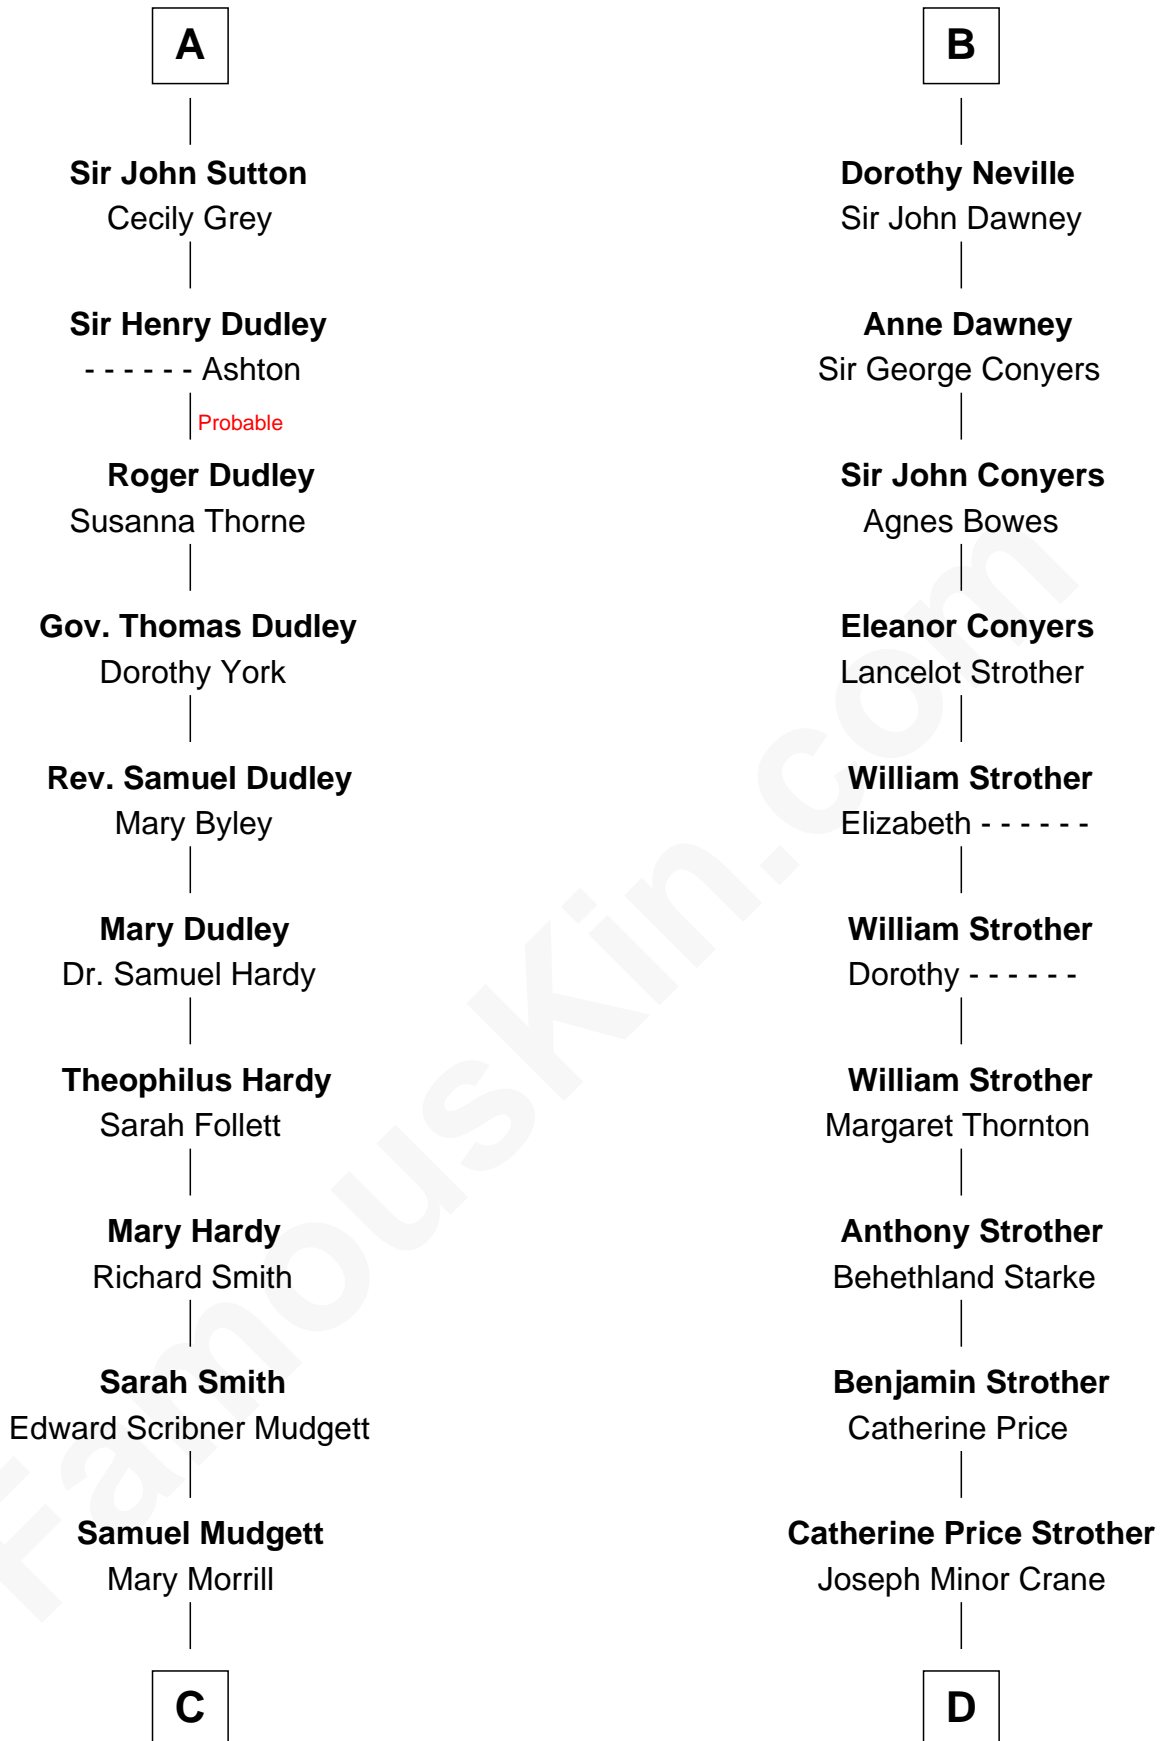

FamousKin.com Relationship Chart of

Dr. H. H. Holmes

Serial Killer aka "Devil in the White City"

19th cousin 1 time removed of

Randolph Scott

Movie Actor

Sir James de Audley

Ela Longespee

C

Scribner Mudgett

Nancy Prescott

Levi Horton Mudgett

Theodate Page Price

Dr. H. H. Holmes

Serial Killer Dr. H. H. Holmes

D

John William Crane

Margaret Ann Sadler

Joseph Minor Crane

Lavinia Lionberger

Lucy Lionberger Crane

George Grant Scott

Randolph Scott

Movie Actor