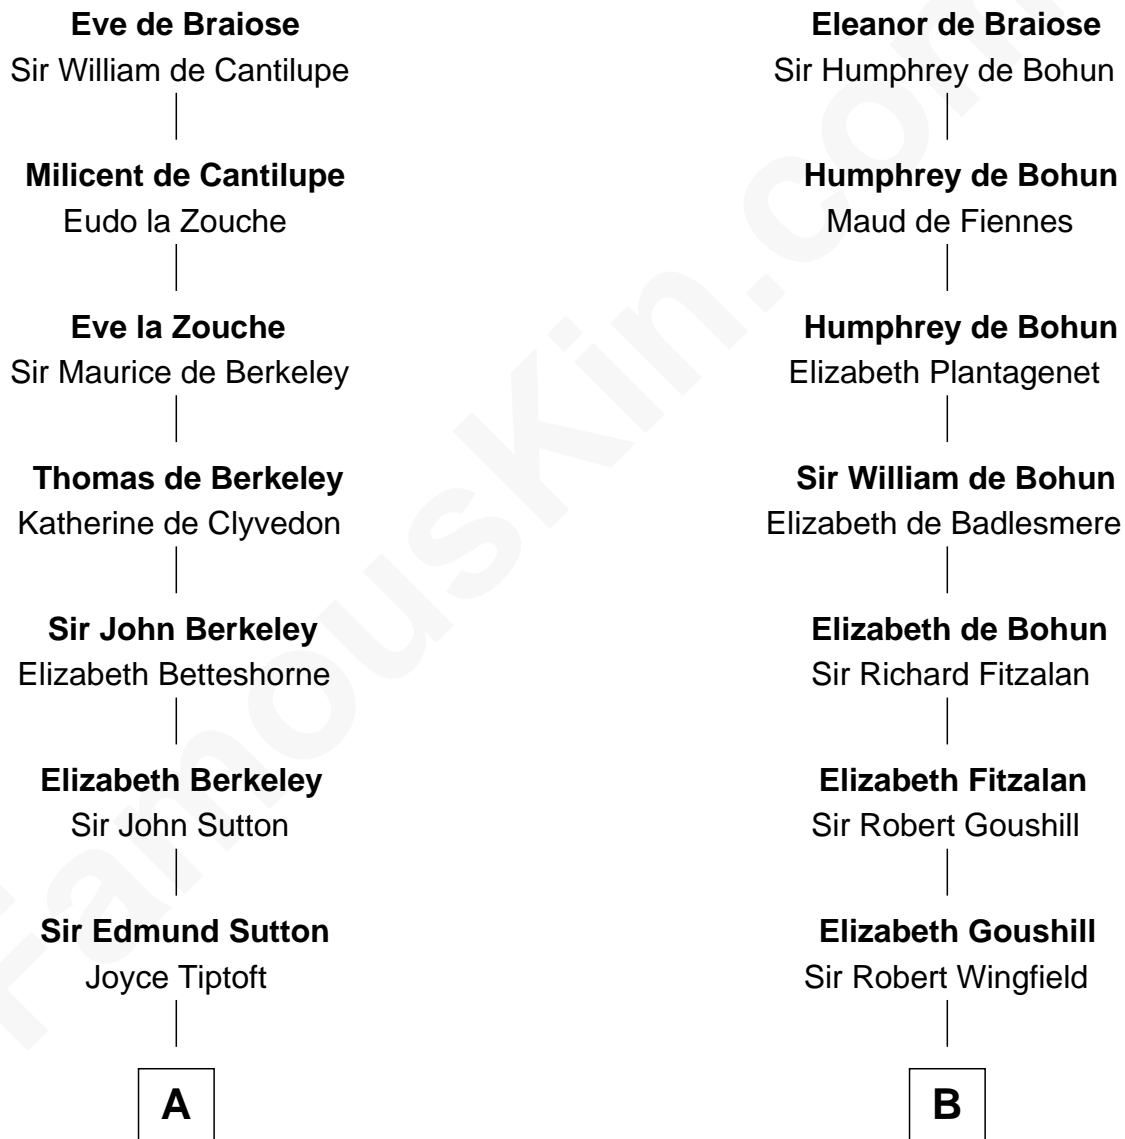

# FamousKin.com Relationship Chart of

**Dr. H. H. Holmes**

*Serial Killer aka "Devil in the White City"*

20th cousin of

**Gloria Vanderbilt**

*Fashion Designer*

**William de Braiose**

Eva Marshal

*Serial Killer Dr. H. H. Holmes*

**D**

**Abraham Evan Gwynne**

Rachel Moore Flagg

**Alice Claypoole Gwynne**

Cornelius Vanderbilt

**Reginald Claypoole Vanderbilt**

Gloria Maria Mercedes Morgan