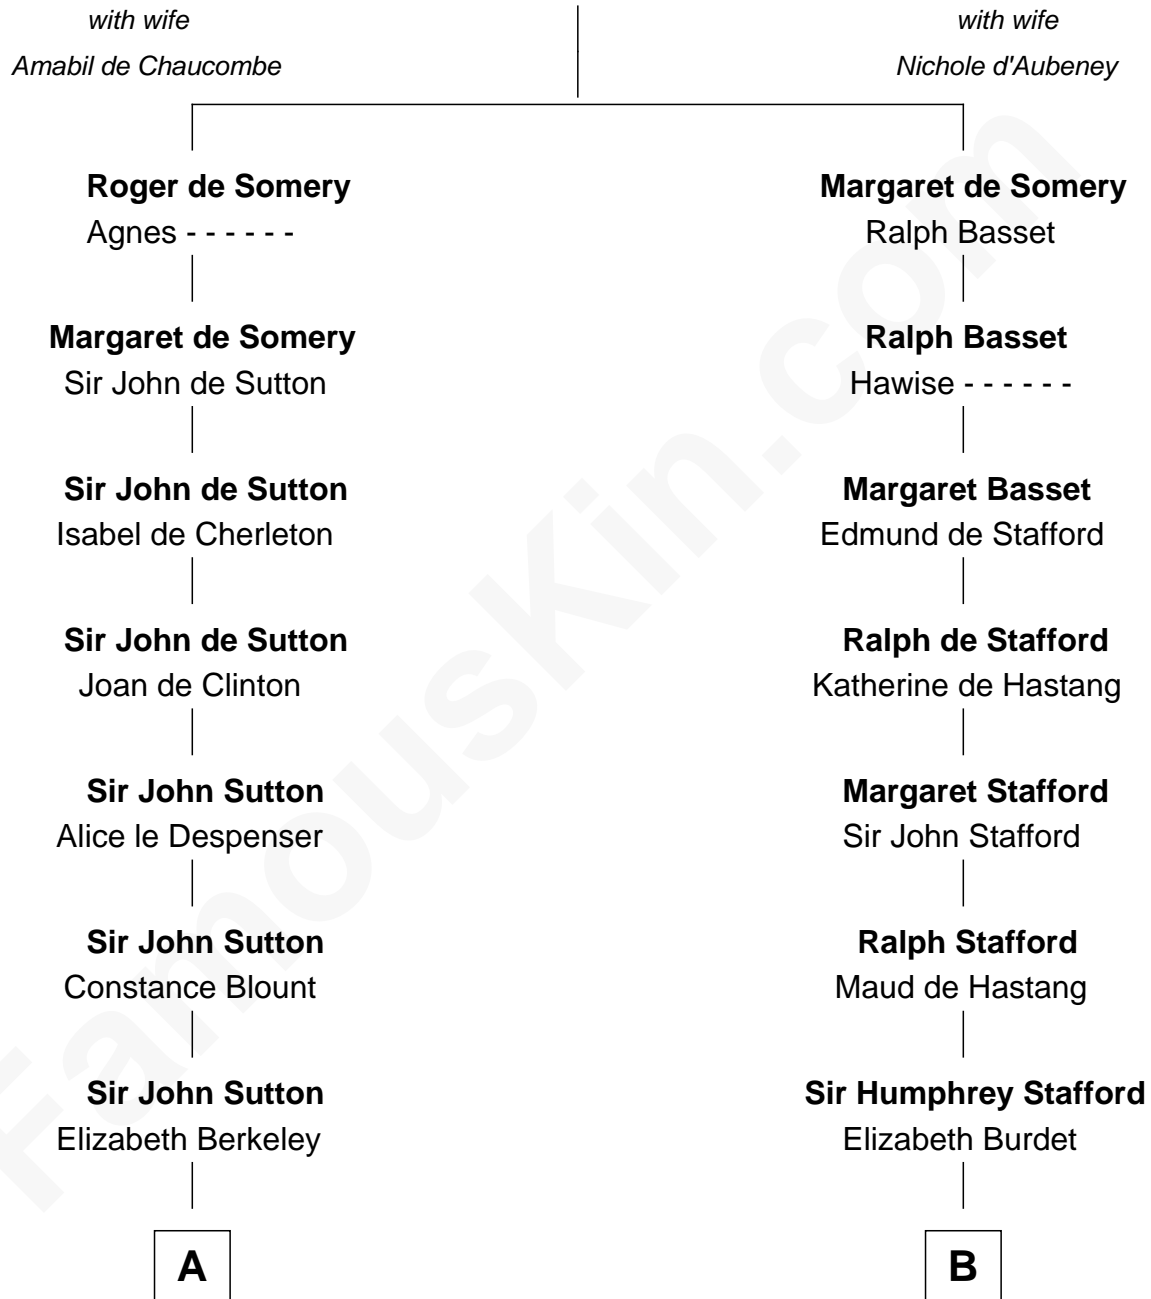

FamousKin.com Relationship Chart of

Dr. H. H. Holmes

Serial Killer aka "Devil in the White City"

17th cousin 4 times removed of

William Greene

2nd Governor of Rhode Island

Sir Roger de Somery

C

—
Sarah Smith
Edward Scribner Mudgett

—
Samuel Mudgett
Mary Morrill

—
Scribner Mudgett
Nancy Prescott

—
Levi Horton Mudgett
Theodate Page Price

—
Dr. H. H. Holmes
Serial Killer Dr. H. H. Holmes