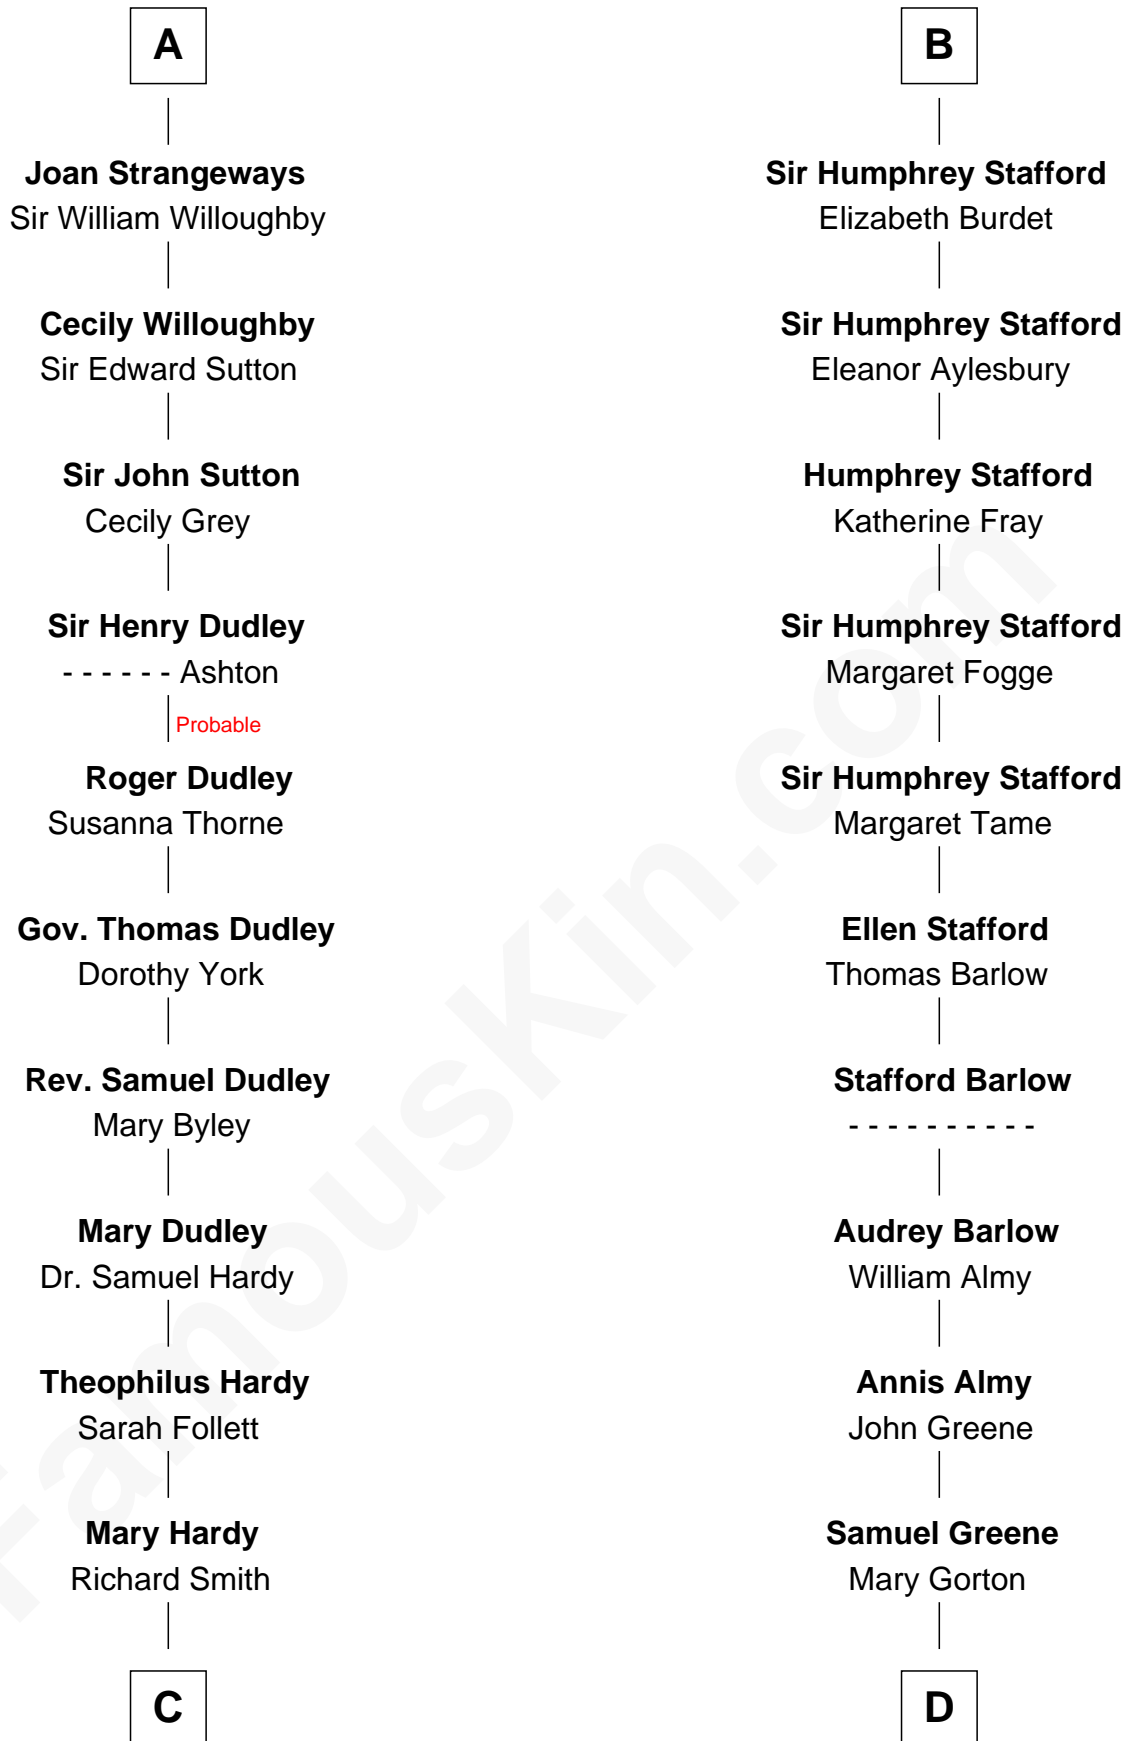

# FamousKin.com Relationship Chart of

**Dr. H. H. Holmes**

*Serial Killer aka "Devil in the White City"*

18th cousin 3 times removed of

**William Greene**

*2nd Governor of Rhode Island*

**Sir William Longespee**

Ela of Salisbury

**C**

**Sarah Smith**  
Edward Scribner Mudgett

**Samuel Mudgett**  
Mary Morrill

**Scribner Mudgett**  
Nancy Prescott

**Levi Horton Mudgett**  
Theodate Page Price

**Dr. H. H. Holmes**  
*Serial Killer Dr. H. H. Holmes*