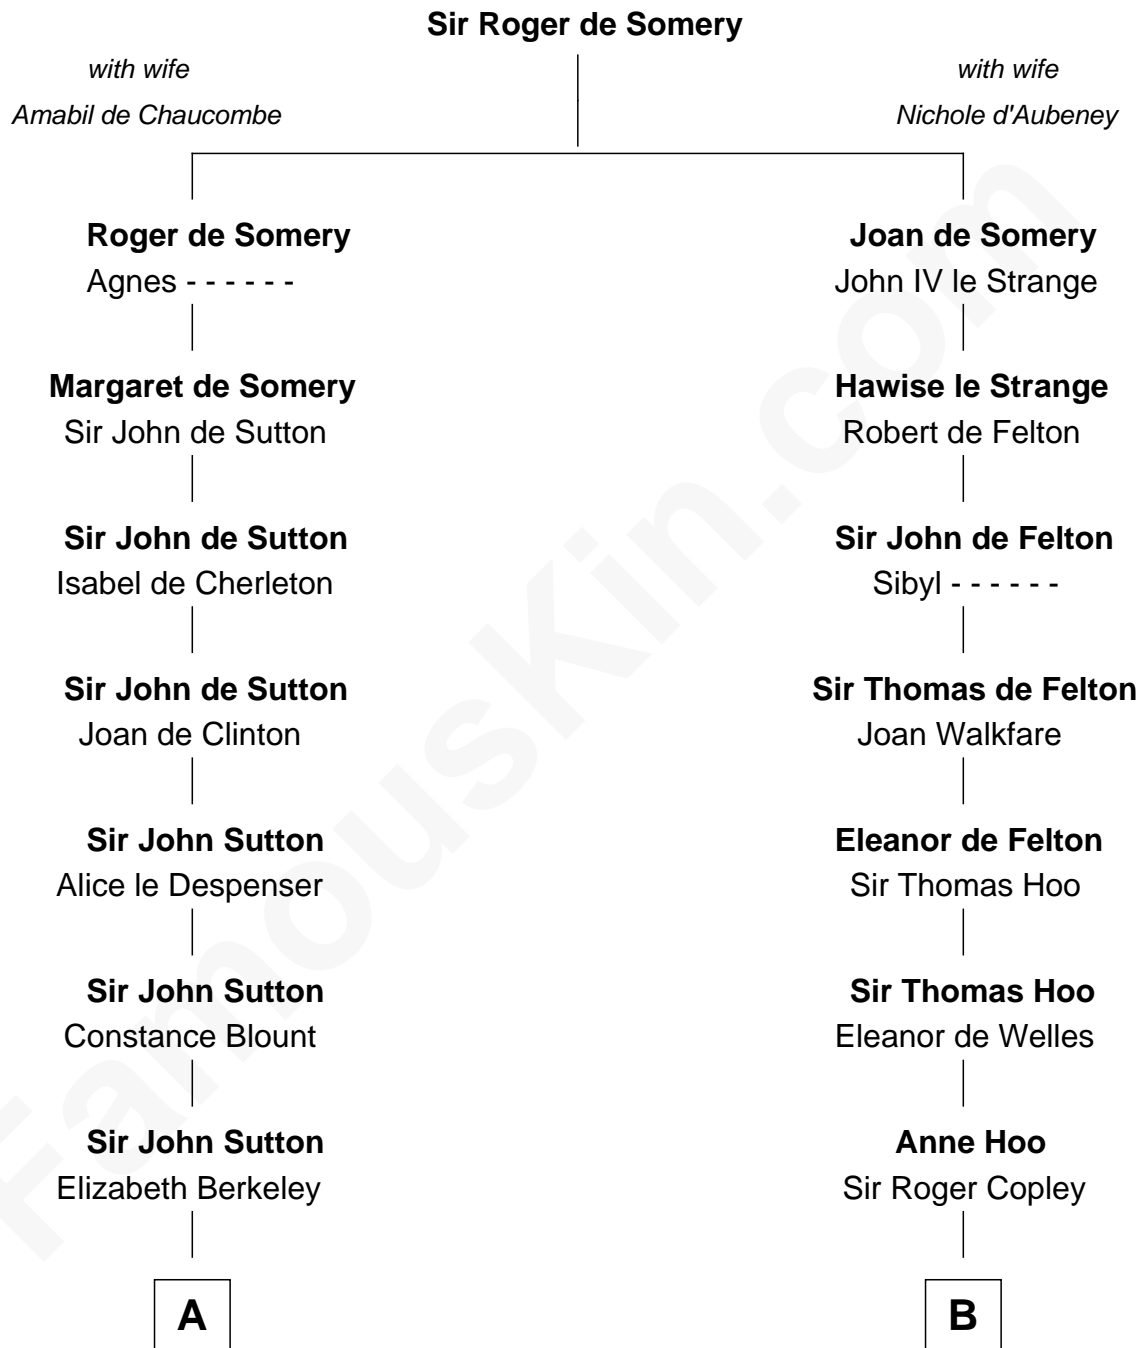

# FamousKin.com Relationship Chart of

**Dr. H. H. Holmes**

*Serial Killer aka "Devil in the White City"*

21st cousin of

**Ray Bradbury**

*Author of The Martian Chronicles*

**C**

**Sarah Smith**  
Edward Scribner Mudgett

**Samuel Mudgett**  
Mary Morrill

**Scribner Mudgett**  
Nancy Prescott

**Levi Horton Mudgett**  
Theodate Page Price

**Dr. H. H. Holmes**  
*Serial Killer Dr. H. H. Holmes*

**D**

**Samuel Bradbury**  
Frances Mary Rothead

**Samuel Irving Bradbury**  
Mary Adell Spaulding

**Samuel Hinkston Bradbury**  
Minnie Alice Davis

**Leonard Spaulding Bradbury**  
Esther Marie Moberg

**Ray Bradbury**  
*Author of The Martian Chronicles*