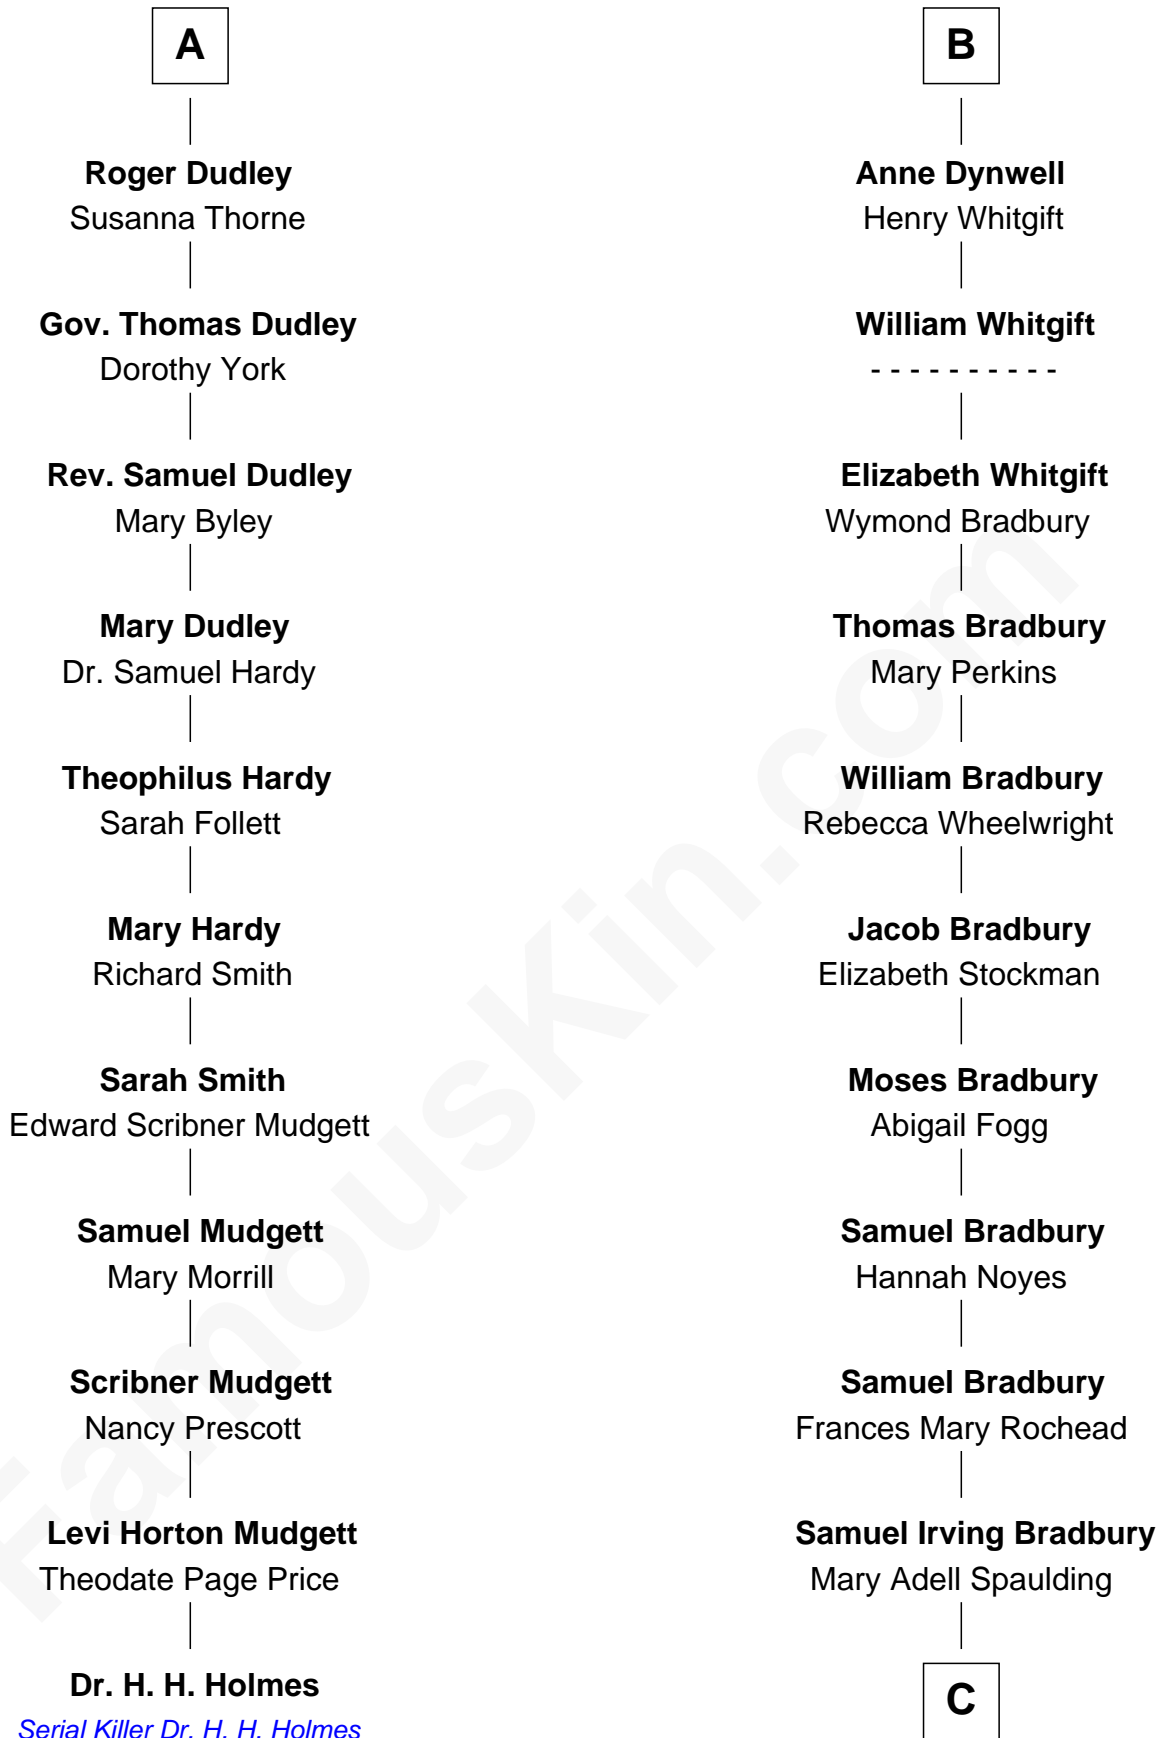

FamousKin.com Relationship Chart of

Dr. H. H. Holmes

Serial Killer aka "Devil in the White City"

17th cousin 2 times removed of

Ray Bradbury

Author of The Martian Chronicles

C

—
Samuel Hinkston Bradbury

Minnie Alice Davis

—
Leonard Spaulding Bradbury

Esther Marie Moberg

—
Ray Bradbury

Author of [The Martian Chronicles](#)

FamousKin.com