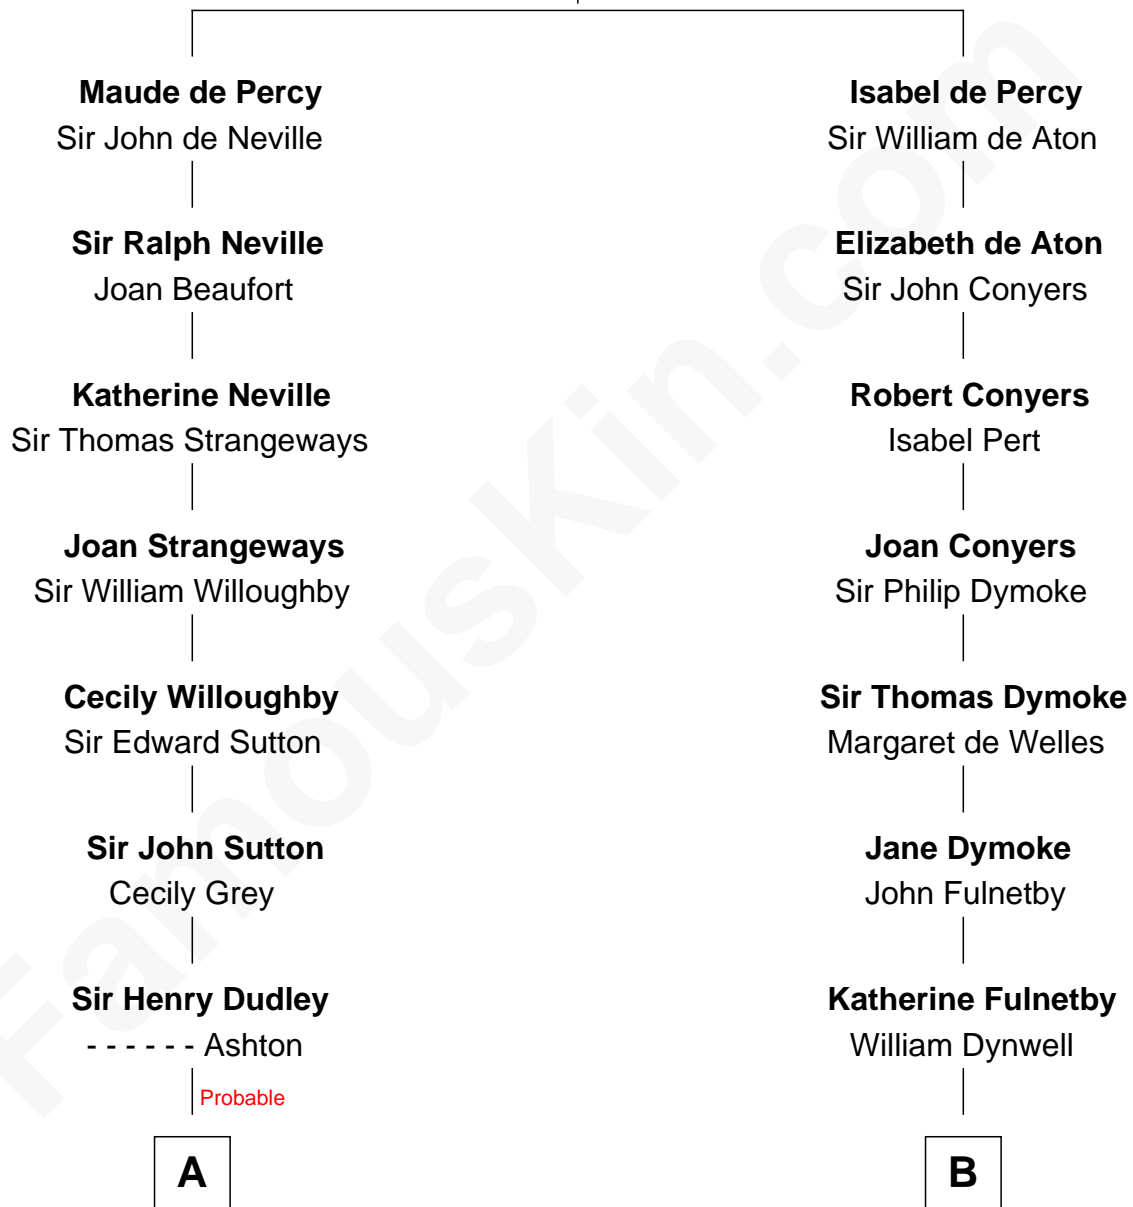

FamousKin.com

Relationship Chart of

Dr. H. H. Holmes

Serial Killer aka "Devil in the White City"

17th cousin 2 times removed of

Ray Bradbury

Author of The Martian Chronicles

Sir Henry de Percy

Idoine de Clifford

C

—
Samuel Hinkston Bradbury

Minnie Alice Davis

—
Leonard Spaulding Bradbury

Esther Marie Moberg

—
Ray Bradbury

Author of [The Martian Chronicles](#)