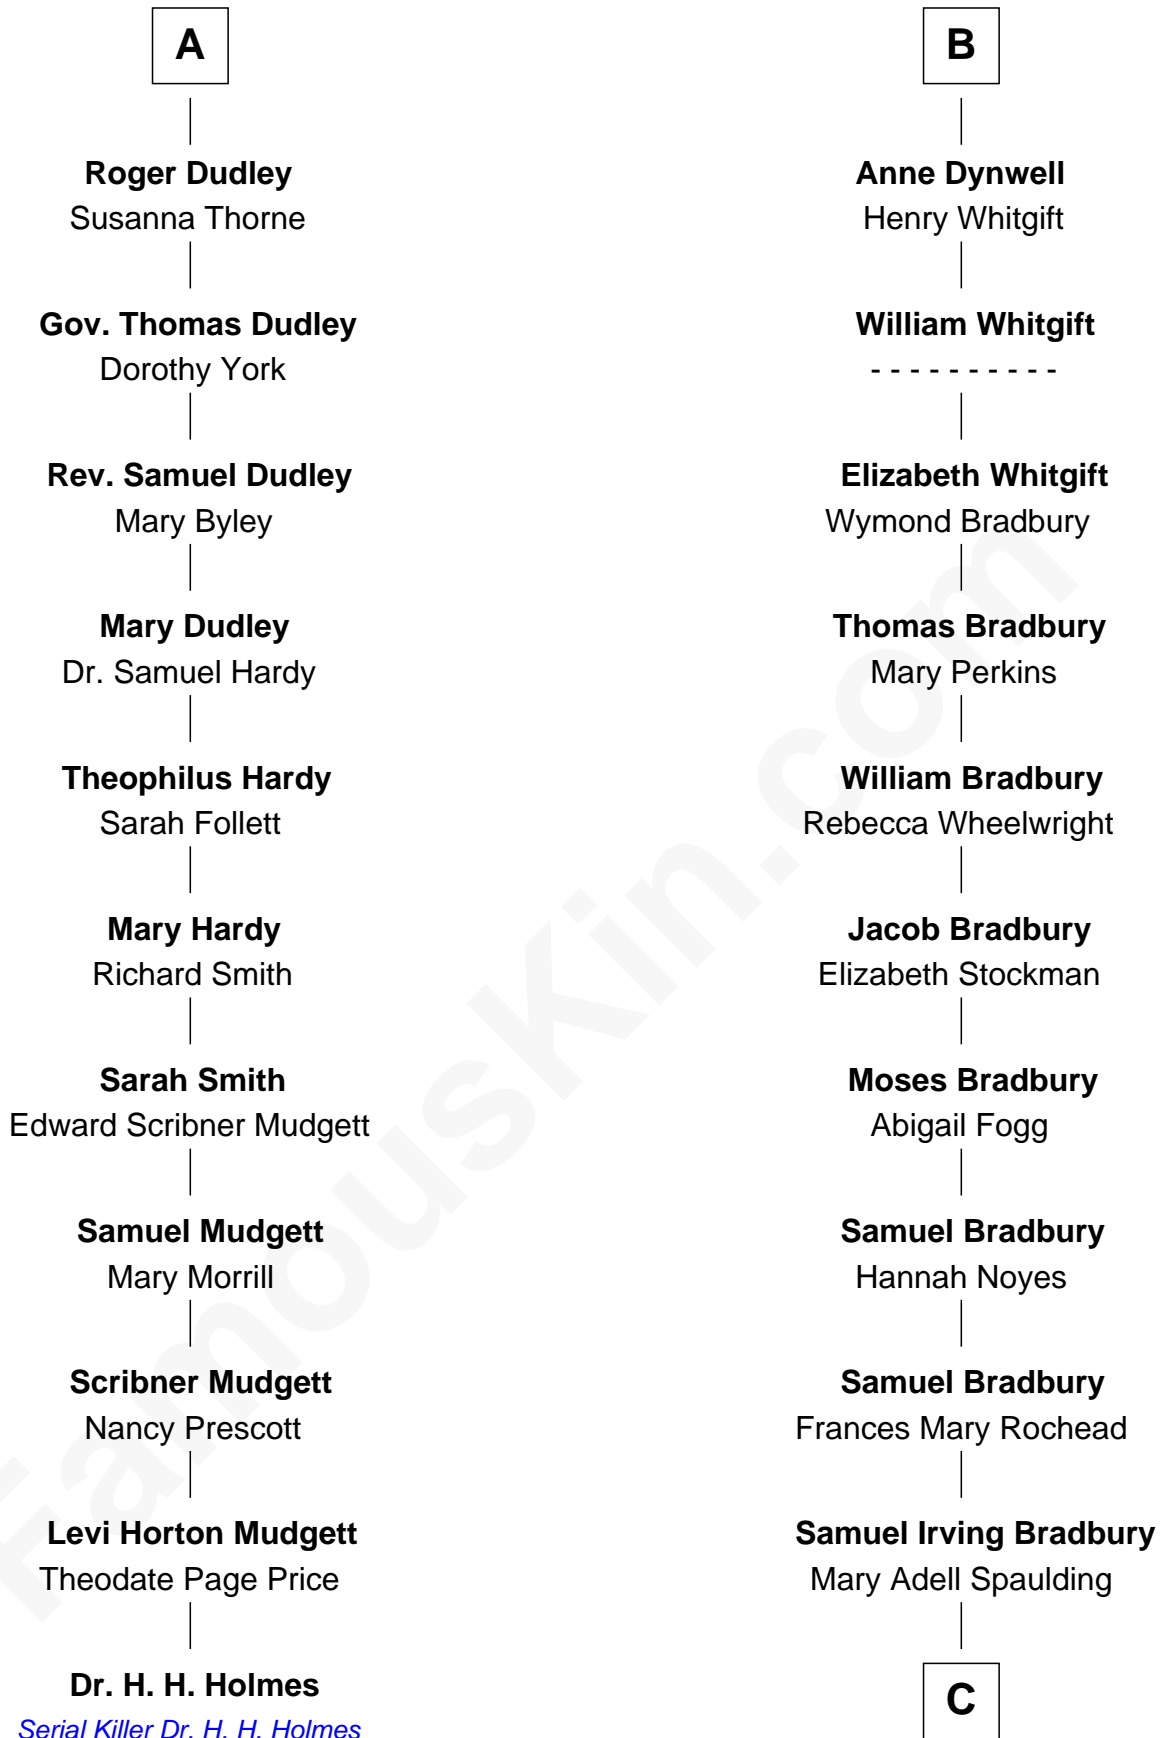

FamousKin.com

Relationship Chart of

Dr. H. H. Holmes

Serial Killer aka "Devil in the White City"

17th cousin 2 times removed of

Ray Bradbury

Author of The Martian Chronicles

Sir Henry de Percy

Idoine de Clifford

C

—
Samuel Hinkston Bradbury

Minnie Alice Davis

—
Leonard Spaulding Bradbury

Esther Marie Moberg

—
Ray Bradbury

Author of [The Martian Chronicles](#)