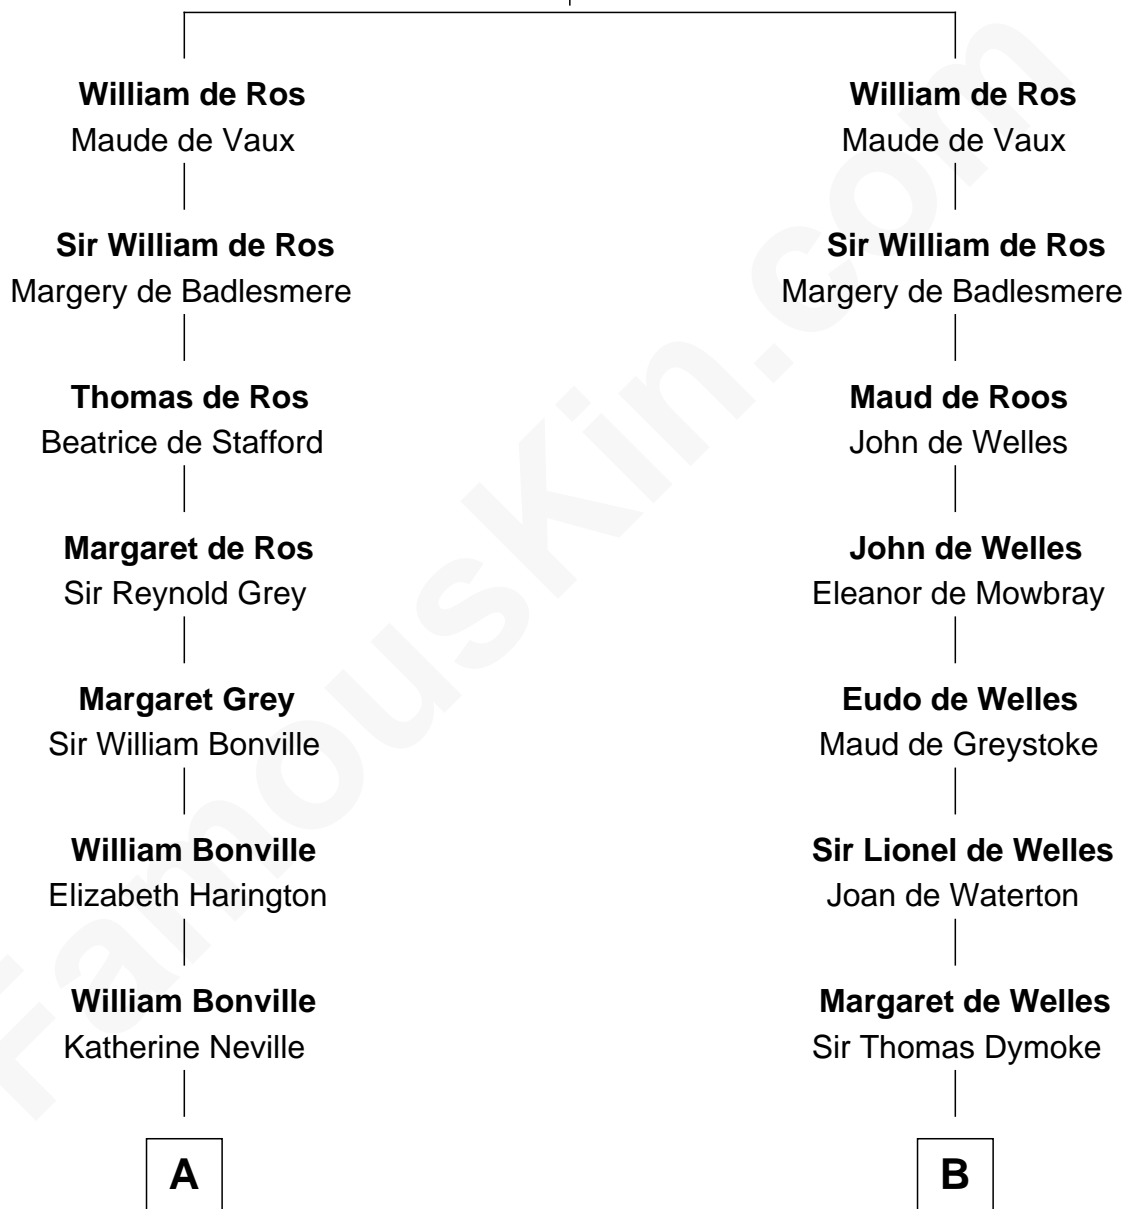

FamousKin.com Relationship Chart of

Dr. H. H. Holmes

Serial Killer aka "Devil in the White City"

15th cousin 5 times removed of

George Washington

1st U.S. President

Sir Robert de Ros

Isabel de Aubeney

Serial Killer Dr. H. H. Holmes

FamousKin.com