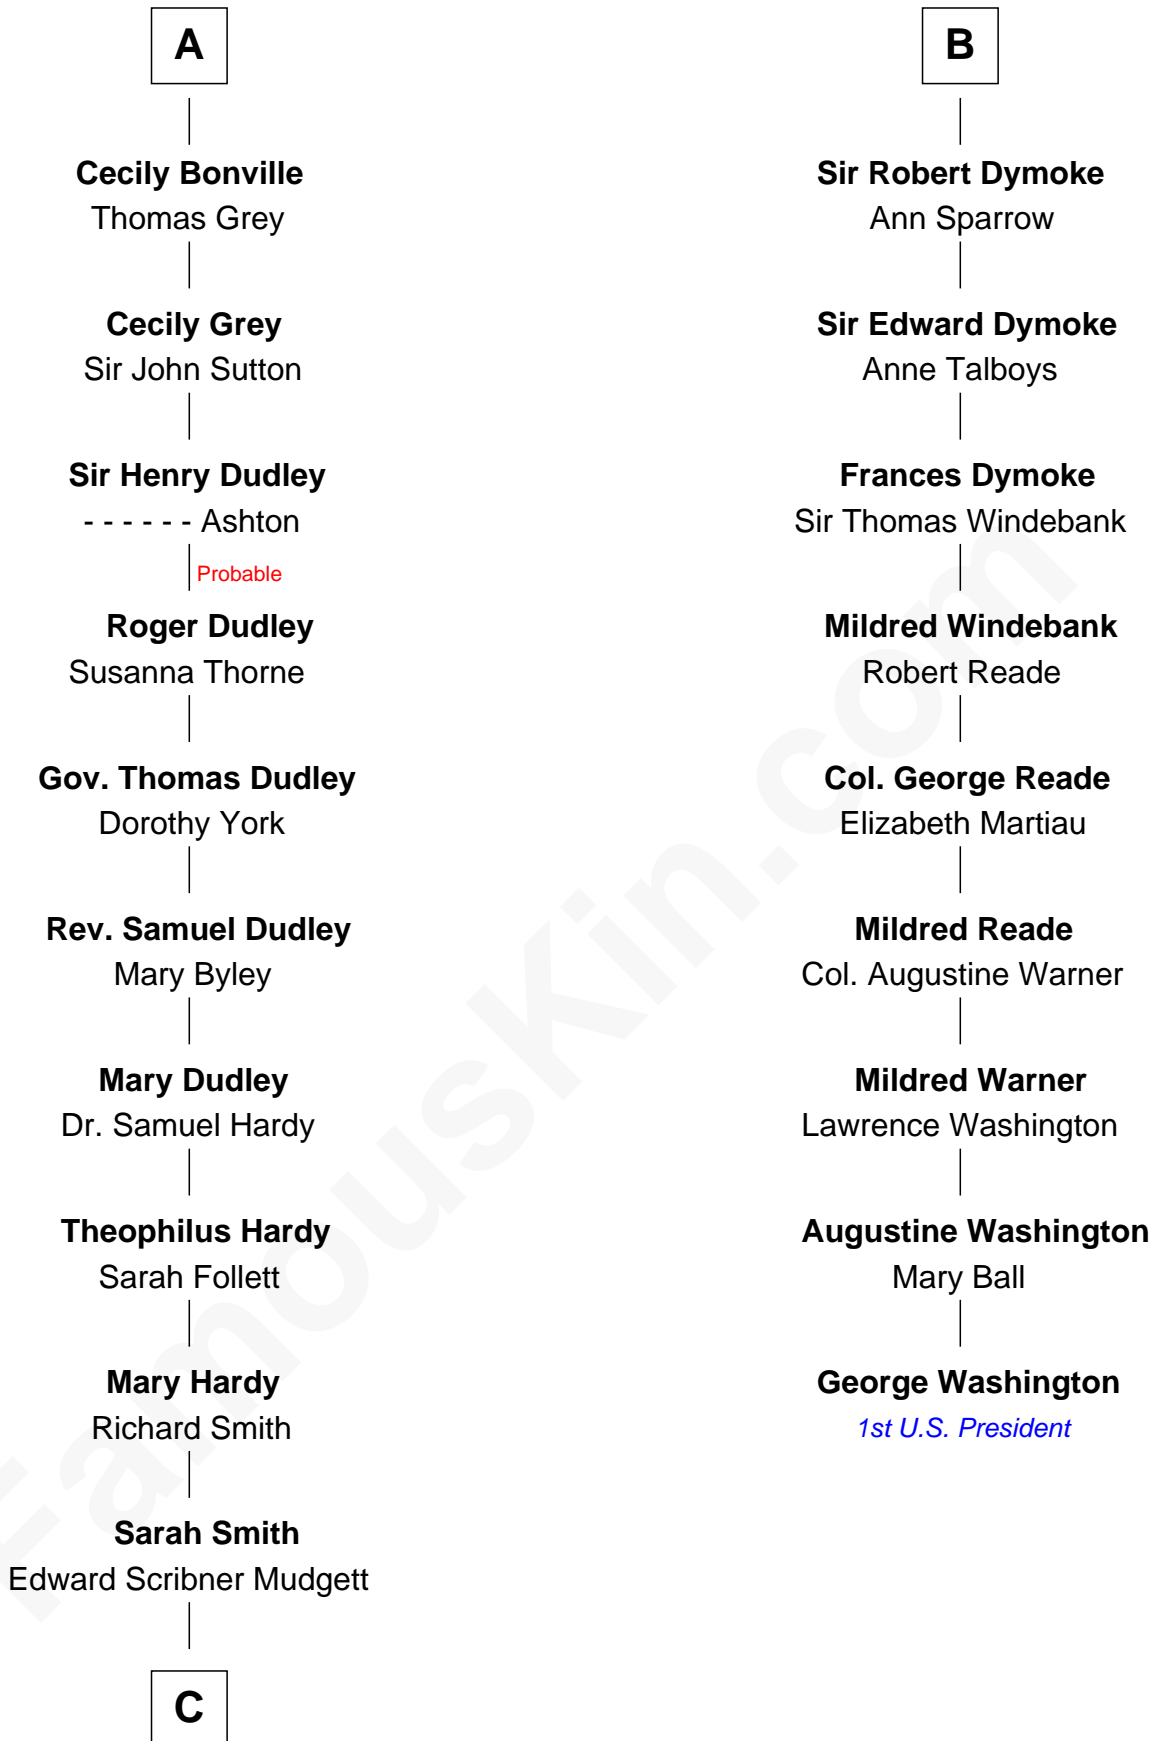

FamousKin.com Relationship Chart of

Dr. H. H. Holmes

Serial Killer aka "Devil in the White City"

15th cousin 5 times removed of

George Washington

1st U.S. President

Sir Robert de Ros

Isabel de Aubeney

C

—
Samuel Mudgett

Mary Morrill

—
Scribner Mudgett

Nancy Prescott

—
Levi Horton Mudgett

Theodate Page Price

—
Dr. H. H. Holmes

Serial Killer Dr. H. H. Holmes

FamousKin.com