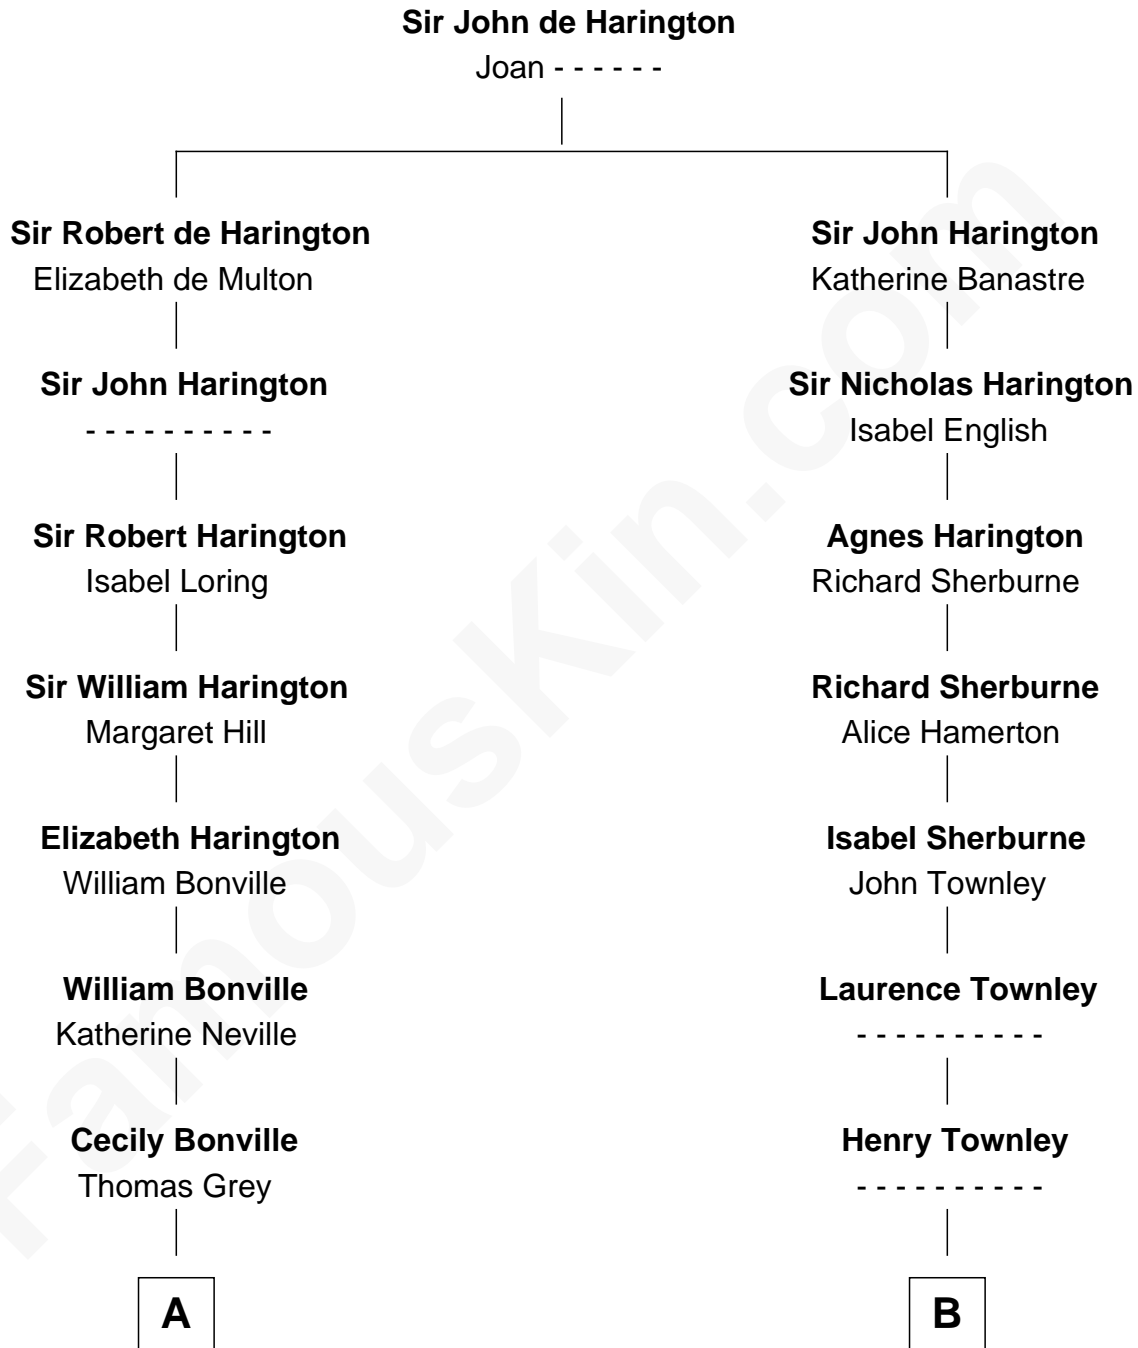

# FamousKin.com Relationship Chart of

**Dr. H. H. Holmes**

*Serial Killer aka "Devil in the White City"*

14th cousin 5 times removed of

**George Washington**

*1st U.S. President*

**C**

—  
**Scribner Mudgett**

Nancy Prescott

—  
**Levi Horton Mudgett**

Theodate Page Price

—  
**Dr. H. H. Holmes**

*Serial Killer Dr. H. H. Holmes*

FamousKin.com