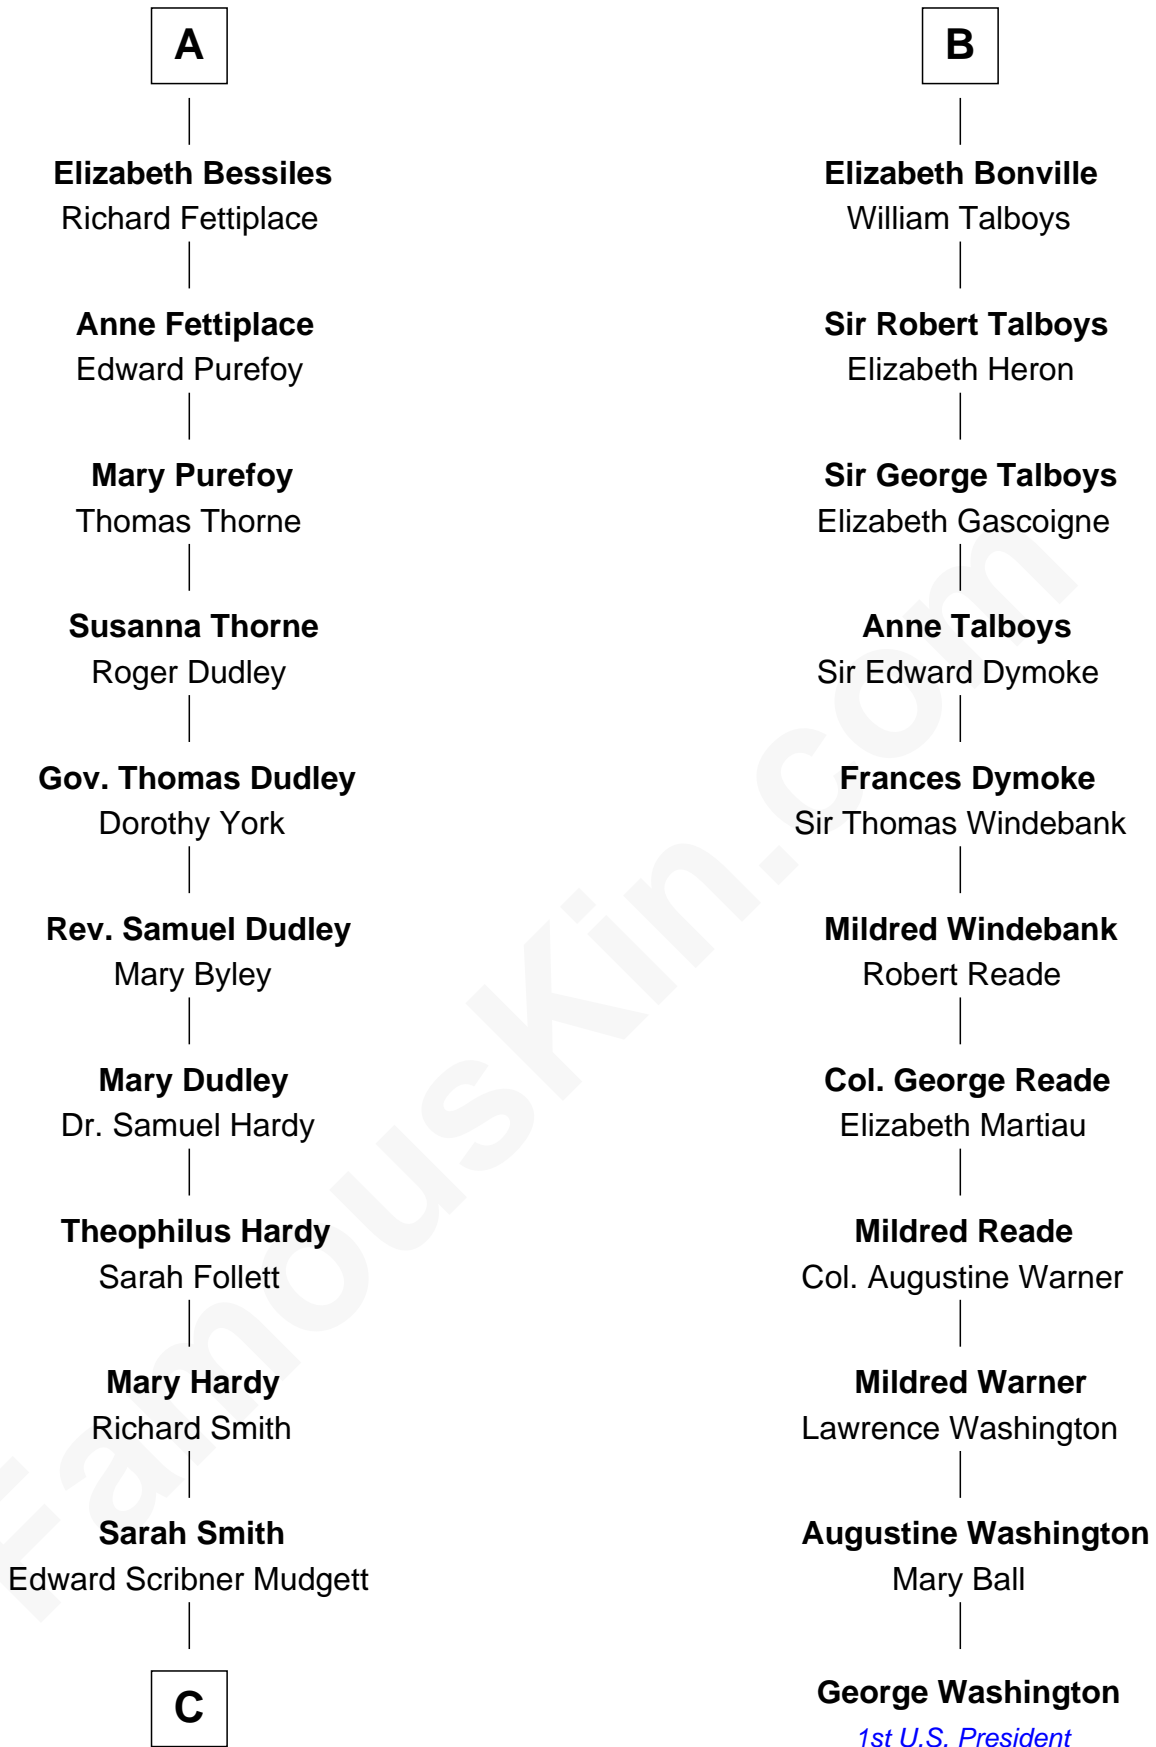

FamousKin.com Relationship Chart of

Dr. H. H. Holmes

Serial Killer aka "Devil in the White City"

17th cousin 3 times removed of

George Washington

1st U.S. President

Sir Walter FitzRobert

Ida Longespee

C

—
Samuel Mudgett

Mary Morrill

—
Scribner Mudgett

Nancy Prescott

—
Levi Horton Mudgett

Theodate Page Price

—
Dr. H. H. Holmes

Serial Killer Dr. H. H. Holmes

FamousKin.com