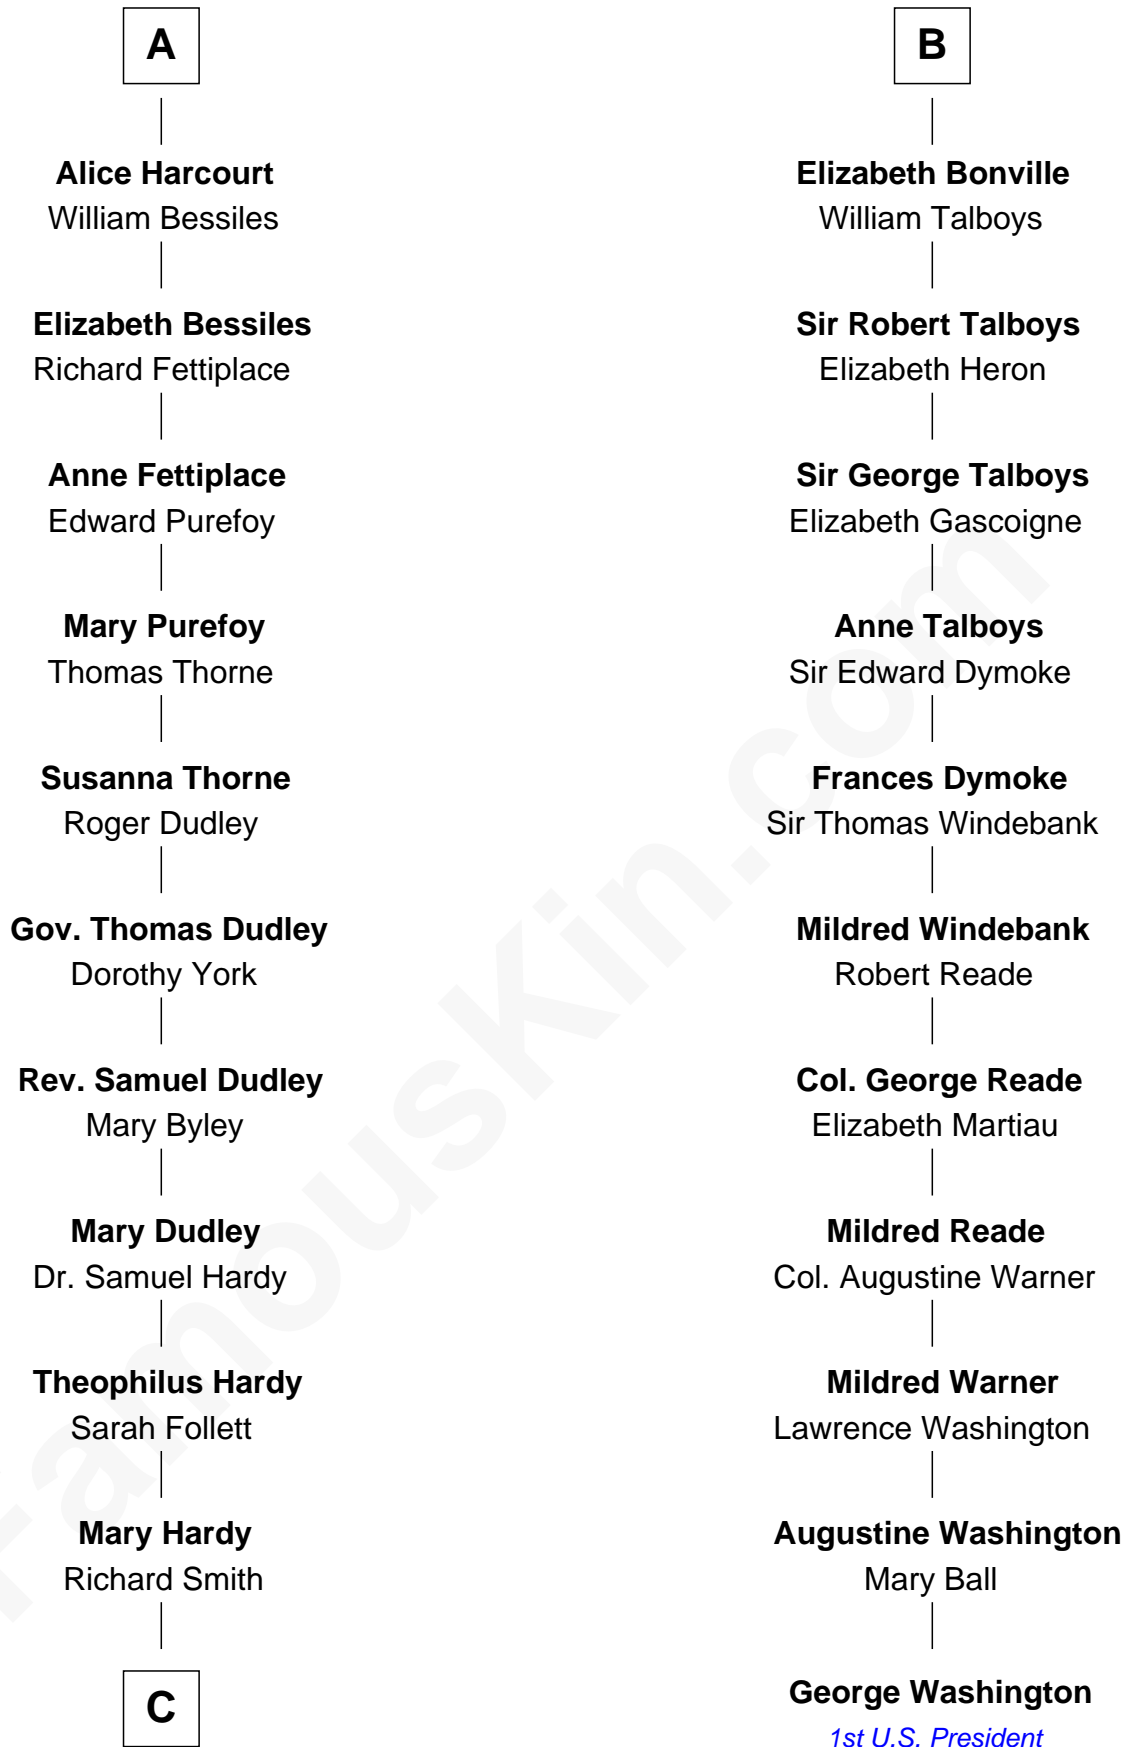

# FamousKin.com Relationship Chart of

**Dr. H. H. Holmes**

*Serial Killer aka "Devil in the White City"*

17th cousin 4 times removed of

**George Washington**

*1st U.S. President*

**Sir William de Hastings**

Joan de Grey

**Sir Thomas Harcourt**

Maud Grey

**Sir Thomas Harcourt**

Jane Fraunceys

**Sir Richard Harcourt**

Edith St. Clair

**A**

**Sir Reynold de Grey**

Eleanor le Strange

**Sir Reynold Grey**

Margaret de Ros

**Margaret Grey**

Sir William Bonville

**B**

**C**

—  
**Sarah Smith**  
Edward Scribner Mudgett

—  
**Samuel Mudgett**  
Mary Morrill

—  
**Scribner Mudgett**  
Nancy Prescott

—  
**Levi Horton Mudgett**  
Theodate Page Price

—  
**Dr. H. H. Holmes**  
*Serial Killer Dr. H. H. Holmes*