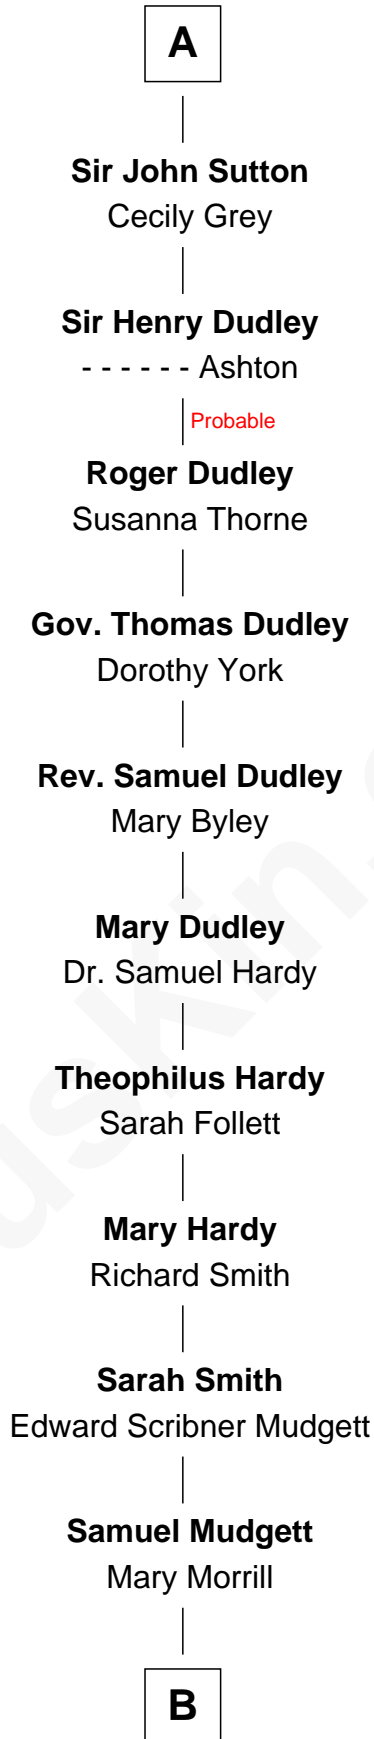

FamousKin.com Relationship Chart of

Dr. H. H. Holmes

Serial Killer aka "Devil in the White City"

18th Great-grandson of

King Edward I

King of England

King Edward I

Margaret of France

Edmund of Woodstock

Margaret Wake

Joan Plantagenet

Thomas Holand

Sir Thomas de Holand

Alice Fitzalan

Eleanor Holand

Edward Cherleton

Joyce Cherleton

Sir John Tiptoft

Joyce Tiptoft

Sir Edmund Sutton

Sir Edward Sutton

Cecily Willoughby

A

B

—
Scribner Mudgett

Nancy Prescott

—
Levi Horton Mudgett

Theodate Page Price

—
Dr. H. H. Holmes

Serial Killer Dr. H. H. Holmes

FamousKin.com