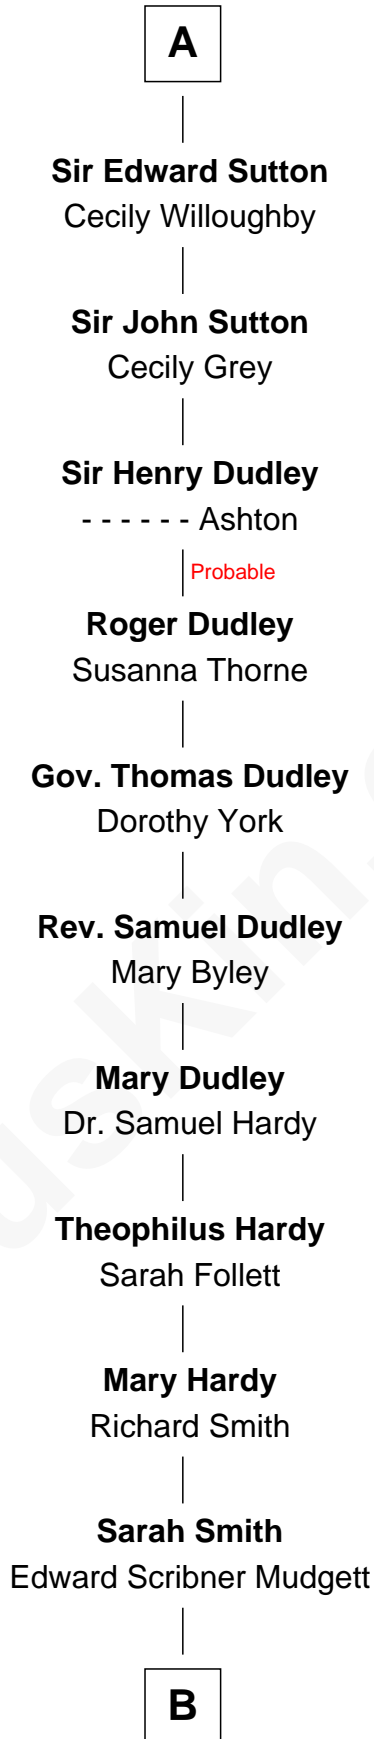

FamousKin.com Relationship Chart of

Dr. H. H. Holmes

Serial Killer aka "Devil in the White City"

19th Great-grandson of

King Henry III

King of England

King Henry III

Eleanor of Provence

Edward I, King of England

Margaret of France

Edmund of Woodstock

Margaret Wake

Joan Plantagenet

Thomas Holand

Sir Thomas de Holand

Alice Fitzalan

Eleanor Holand

Edward Cherleton

Joyce Cherleton

Sir John Tiptoft

Joyce Tiptoft

Sir Edmund Sutton

A

B

—
Samuel Mudgett

Mary Morrill

—
Scribner Mudgett

Nancy Prescott

—
Levi Horton Mudgett

Theodate Page Price

—
Dr. H. H. Holmes

Serial Killer Dr. H. H. Holmes