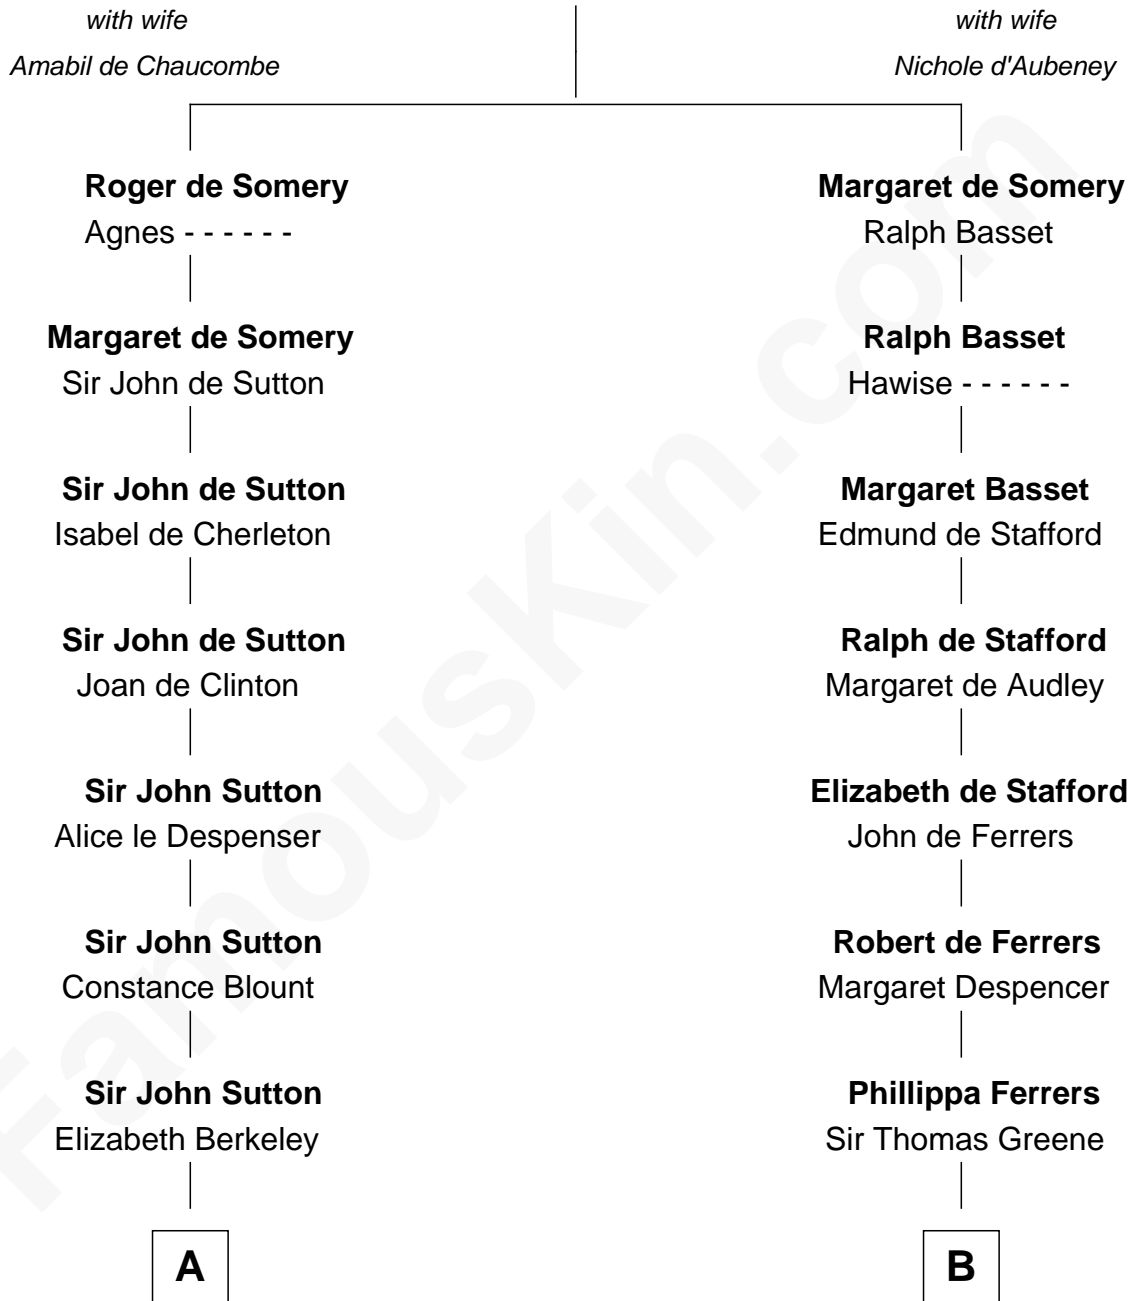

FamousKin.com Relationship Chart of

Dr. H. H. Holmes

Serial Killer aka "Devil in the White City"

21st cousin of

Hetty Green

"The Witch of Wall Street"

Sir Roger de Somery

C

Sarah Smith
Edward Scribner Mudgett

Samuel Mudgett
Mary Morrill

Scribner Mudgett
Nancy Prescott

Levi Horton Mudgett
Theodate Page Price

Dr. H. H. Holmes
Serial Killer Dr. H. H. Holmes

D

Giles Slocum
Sylvia Russell

Abigail Slocum
Isaac Howland

Mehitable Howland
Gideon Howland

Abby Slocum Howland
Edward Mott Robinson

Hetty Green
"The Witch of Wall Street"