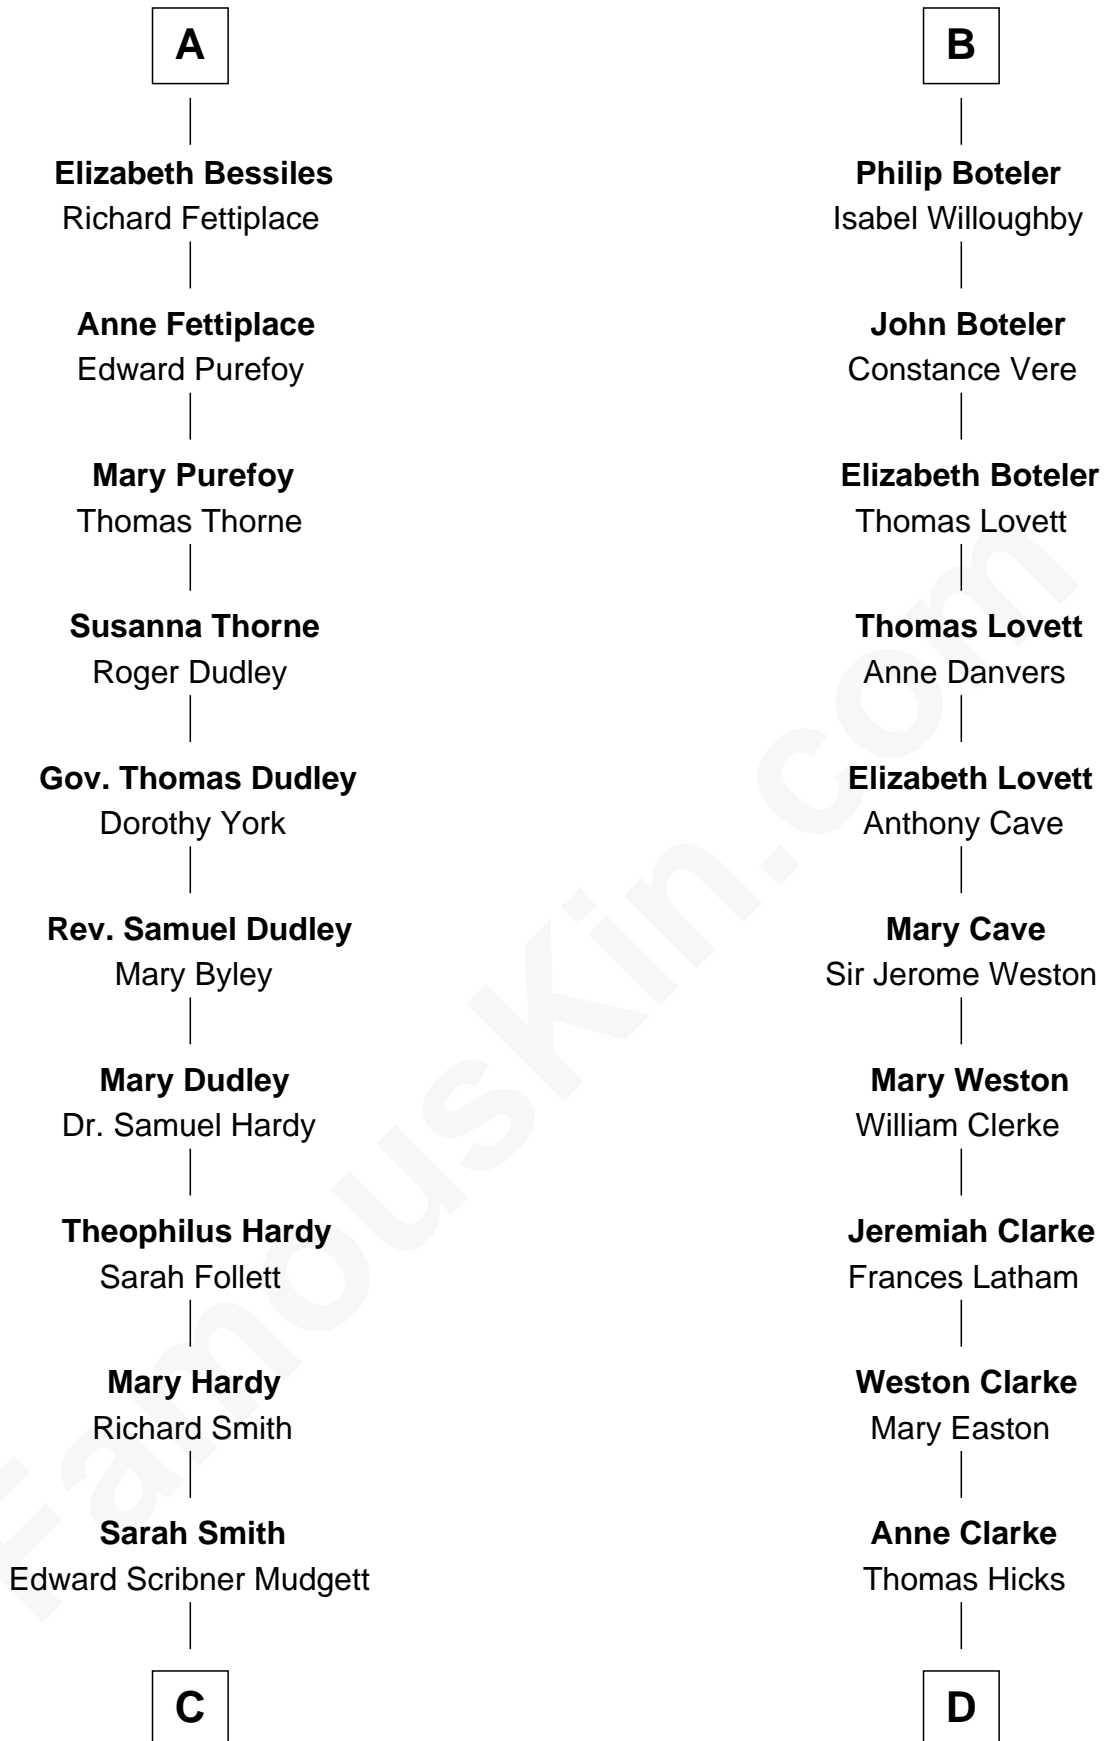

# FamousKin.com Relationship Chart of

**Dr. H. H. Holmes**

*Serial Killer aka "Devil in the White City"*

20th cousin 1 time removed of

**Hetty Green**

*"The Witch of Wall Street"*

**Sir Walter FitzRobert**

Ida Longespee

**C**

**Samuel Mudgett**

Mary Morrill

**Scribner Mudgett**

Nancy Prescott

**Levi Horton Mudgett**

Theodate Page Price

**Dr. H. H. Holmes**

*Serial Killer Dr. H. H. Holmes*

**D**

**Thomas Hicks**

Judith Akin

**Sarah Hicks**

Gideon Howland

**Gideon Howland**

Mehitable Howland

**Abby Slocum Howland**

Edward Mott Robinson

**Hetty Green**

*"The Witch of Wall Street"*