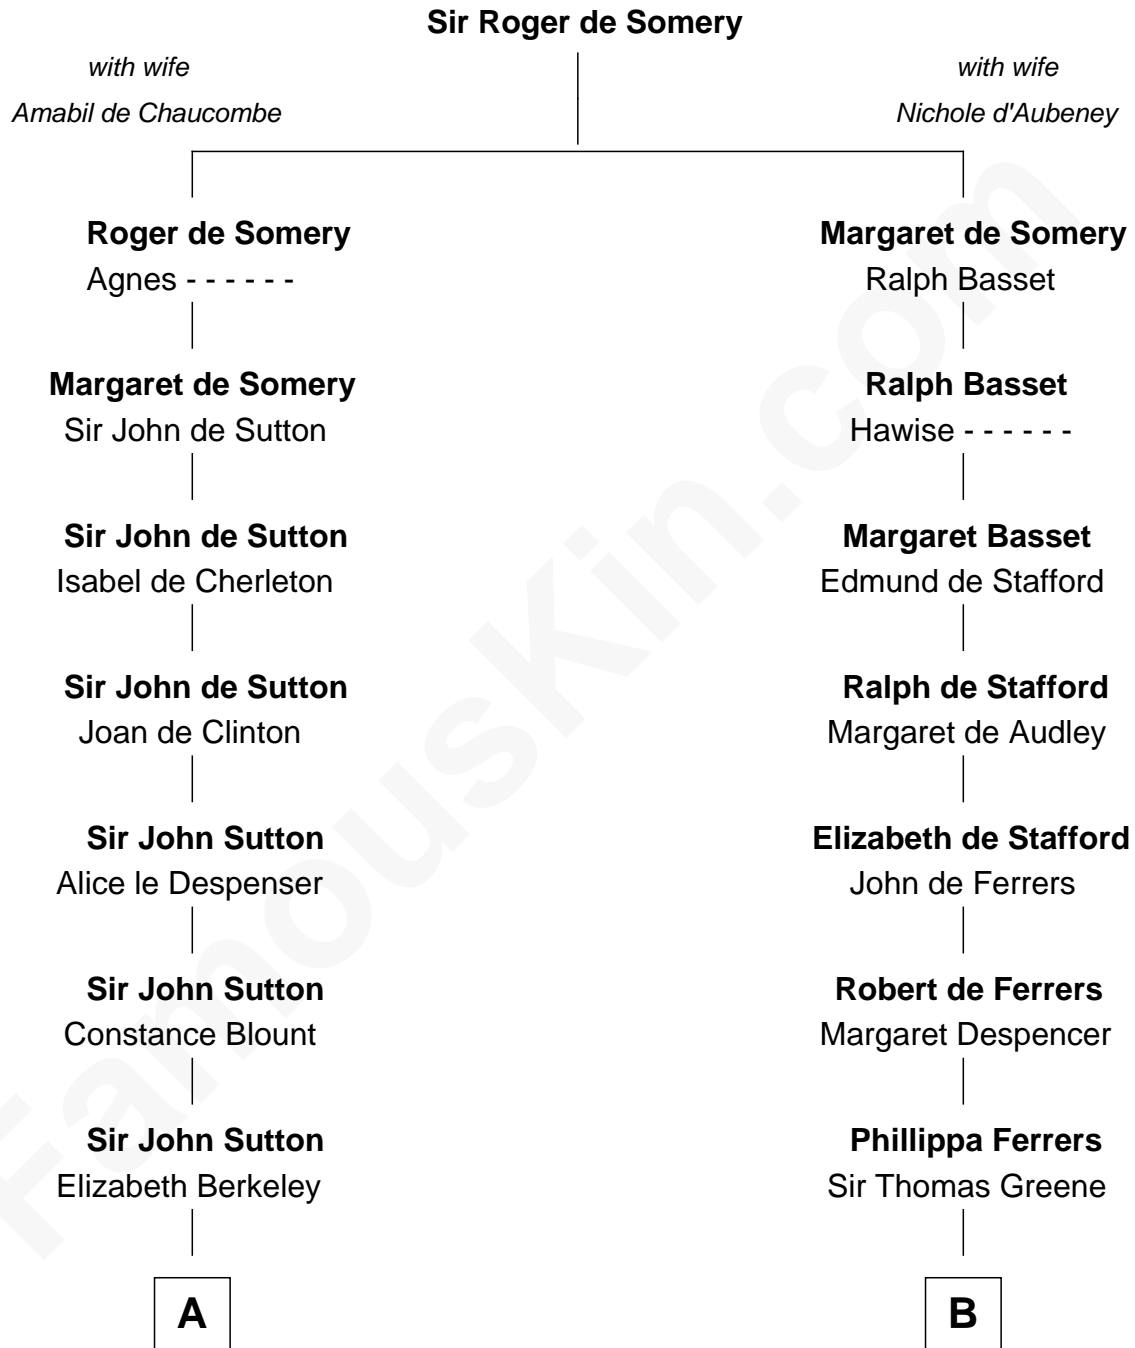

FamousKin.com Relationship Chart of

Dr. H. H. Holmes

Serial Killer aka "Devil in the White City"

21st cousin of

Shanghai Pierce

Texas Cattleman

C

Sarah Smith
Edward Scribner Mudgett

Samuel Mudgett
Mary Morrill

Scribner Mudgett
Nancy Prescott

Levi Horton Mudgett
Theodate Page Price

Dr. H. H. Holmes
Serial Killer Dr. H. H. Holmes

D

Emlin Champlin
Joseph Wilbore

Ambless Wilbore
Nathaniel Stoddard

Susanna Stoddard
Isaac Pearce

Jonathan D. Pearce
Hanna Phillips Head

Shanghai Pierce
Texas Cattleman