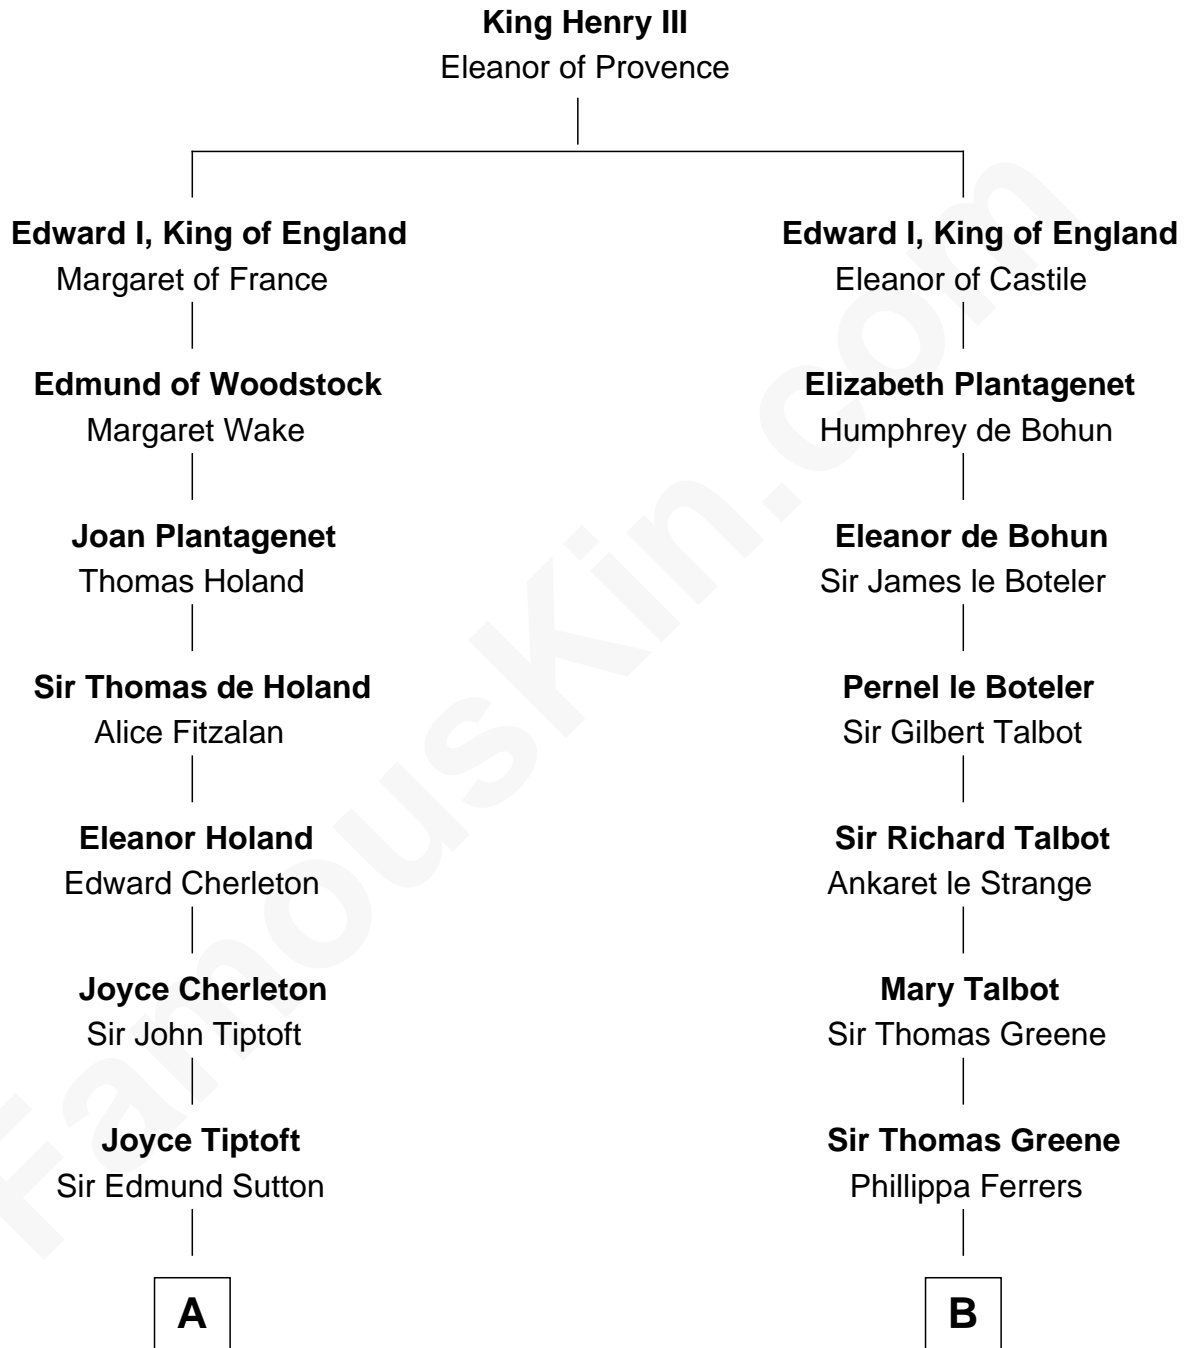

FamousKin.com Relationship Chart of

Dr. H. H. Holmes

Serial Killer aka "Devil in the White City"

20th cousin 1 time removed of

Shanghai Pierce

Texas Cattleman

C

Samuel Mudgett

Mary Morrill

Scribner Mudgett

Nancy Prescott

Levi Horton Mudgett

Theodate Page Price

Dr. H. H. Holmes

Serial Killer Dr. H. H. Holmes

D

Shanghai Pierce

Texas Cattleman