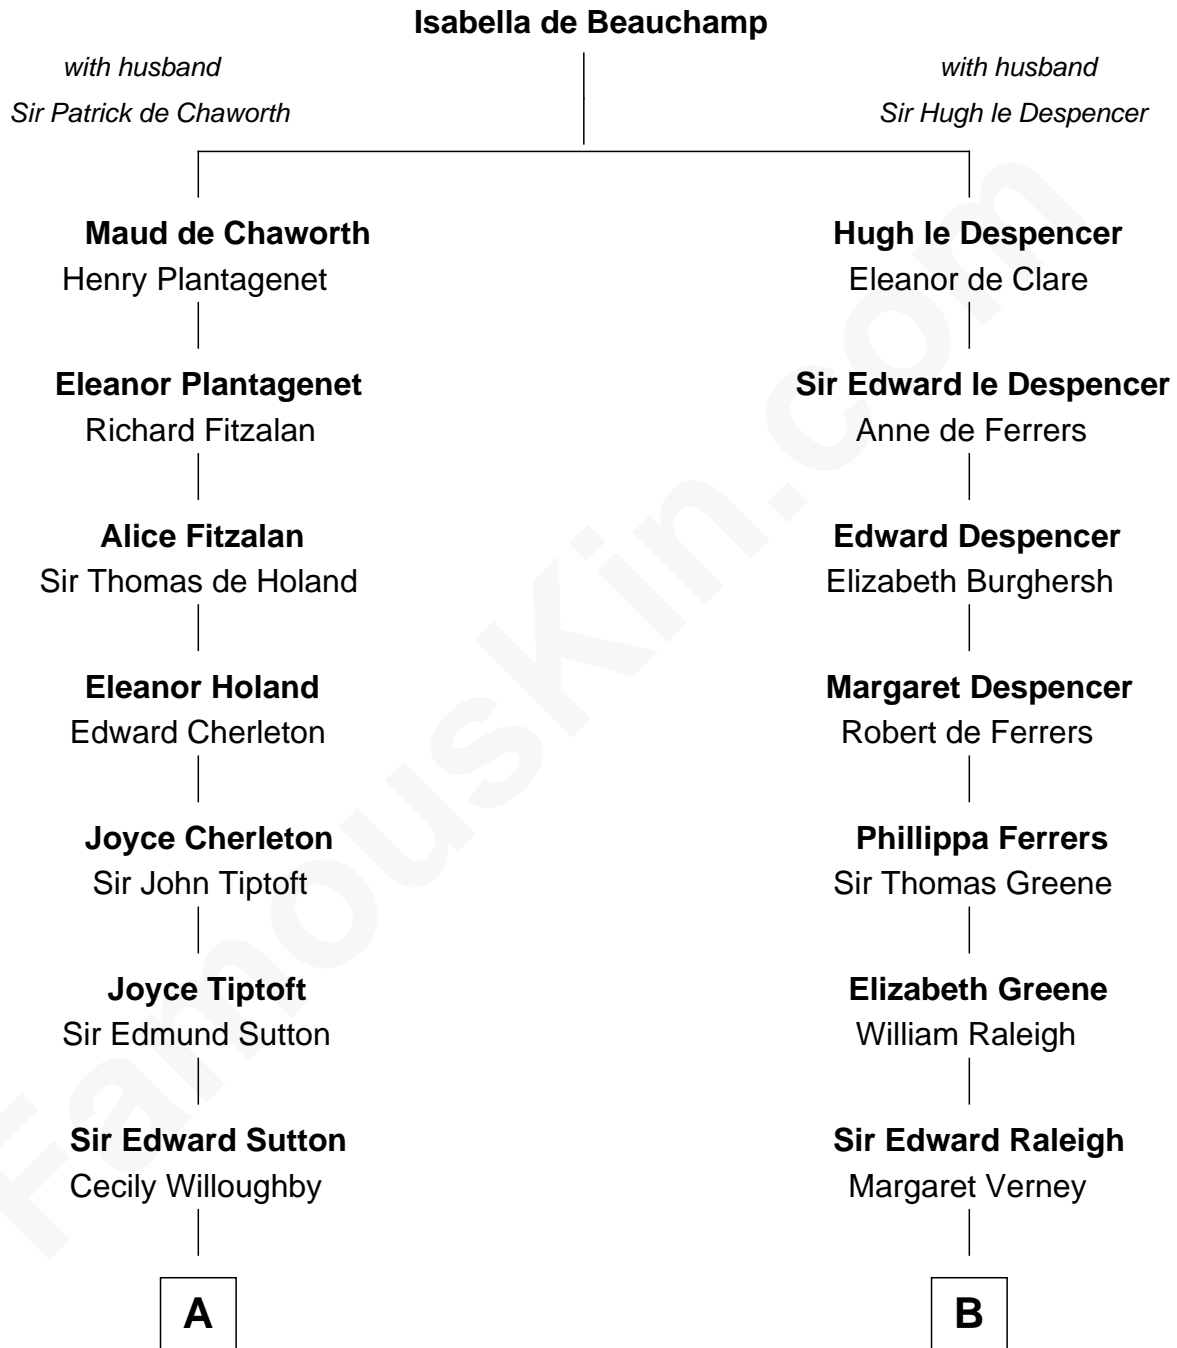

FamousKin.com Relationship Chart of

Dr. H. H. Holmes

Serial Killer aka "Devil in the White City"

19th cousin of

Shanghai Pierce

Texas Cattleman

C

Scribner Mudgett

Nancy Prescott

Levi Horton Mudgett

Theodate Page Price

Dr. H. H. Holmes

Serial Killer Dr. H. H. Holmes

D

Susanna Stoddard

Isaac Pearce

Jonathan D. Pearce

Hanna Phillips Head

Shanghai Pierce

Texas Cattleman

FamousKin.com