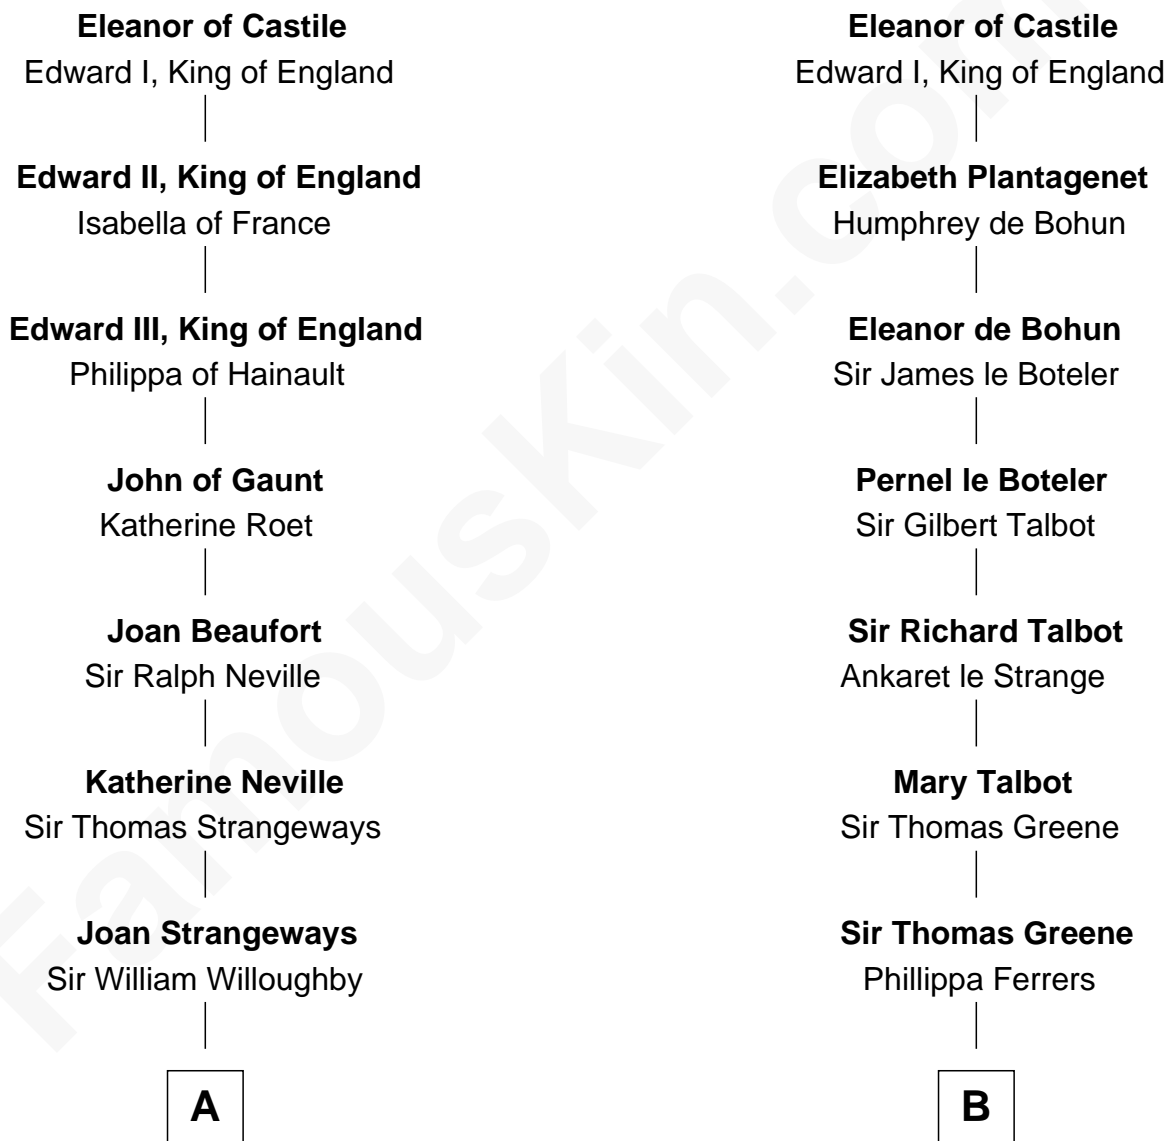

FamousKin.com Relationship Chart of

Dr. H. H. Holmes

Serial Killer aka "Devil in the White City"

20th cousin 1 time removed of

Shanghai Pierce

Texas Cattleman

Ferdinand III, King of Castile

Joanna of Ponthieu

Jonathan D. Pearce

Hanna Phillips Head

Shanghai Pierce

Texas Cattleman