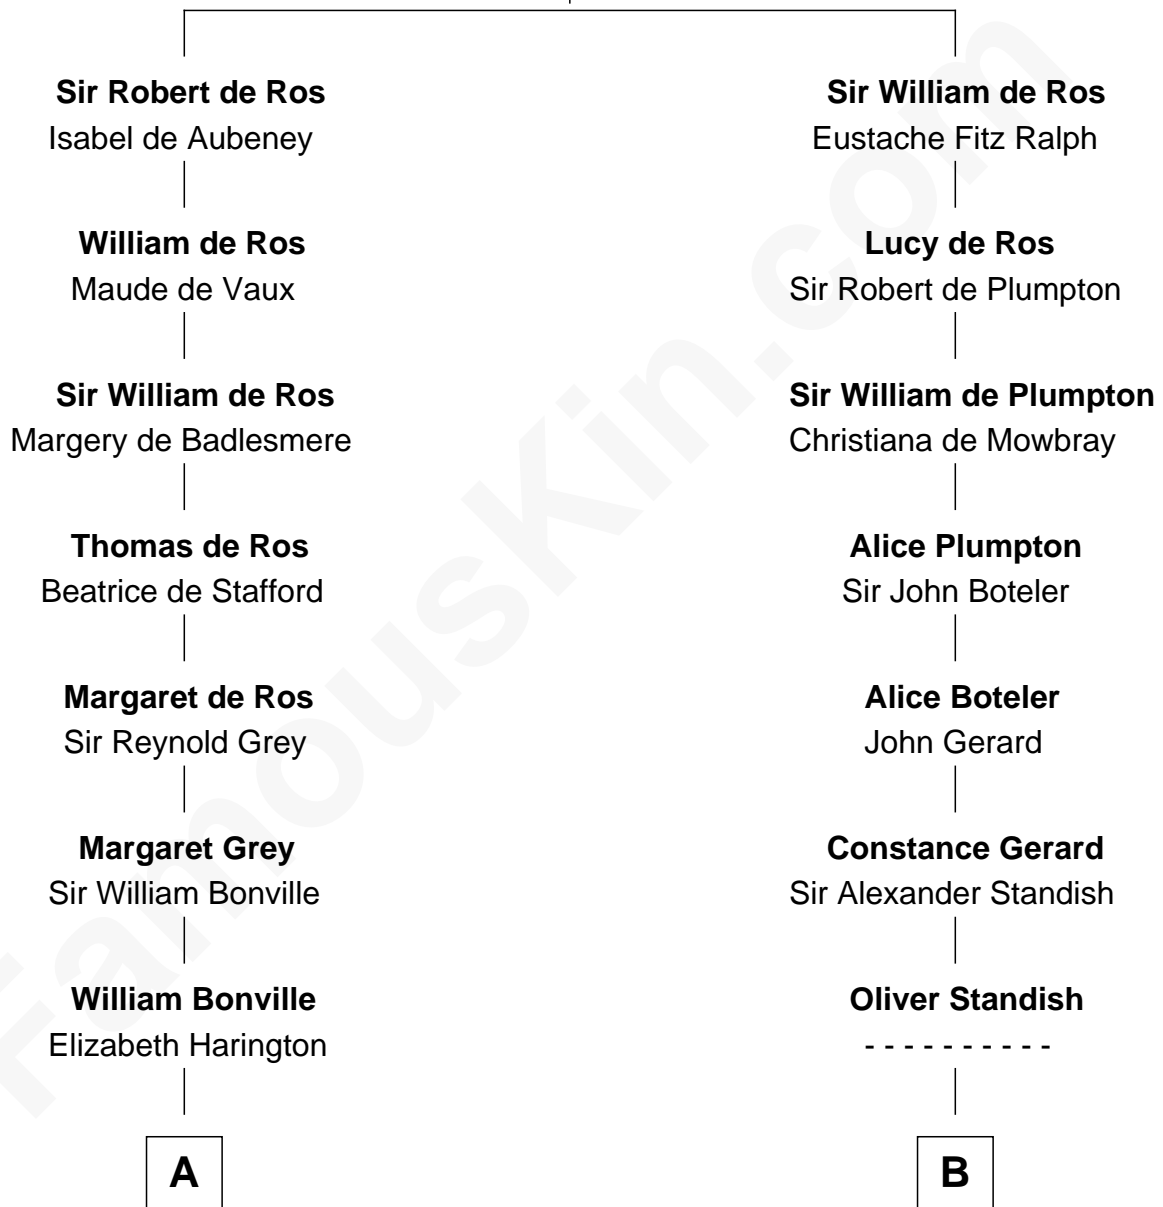

FamousKin.com Relationship Chart of

Dr. H. H. Holmes

Serial Killer aka "Devil in the White City"

21st cousin of

Alan Shepard

Mercury and Apollo Astronaut

Sir William de Ros

Lucy FitzPiers

C

Sarah Smith
Edward Scribner Mudgett

Samuel Mudgett
Mary Morrill

Scribner Mudgett
Nancy Prescott

Levi Horton Mudgett
Theodate Page Price

Dr. H. H. Holmes
Serial Killer Dr. H. H. Holmes

D

Abraham Emerson
Mary Benley Eaton