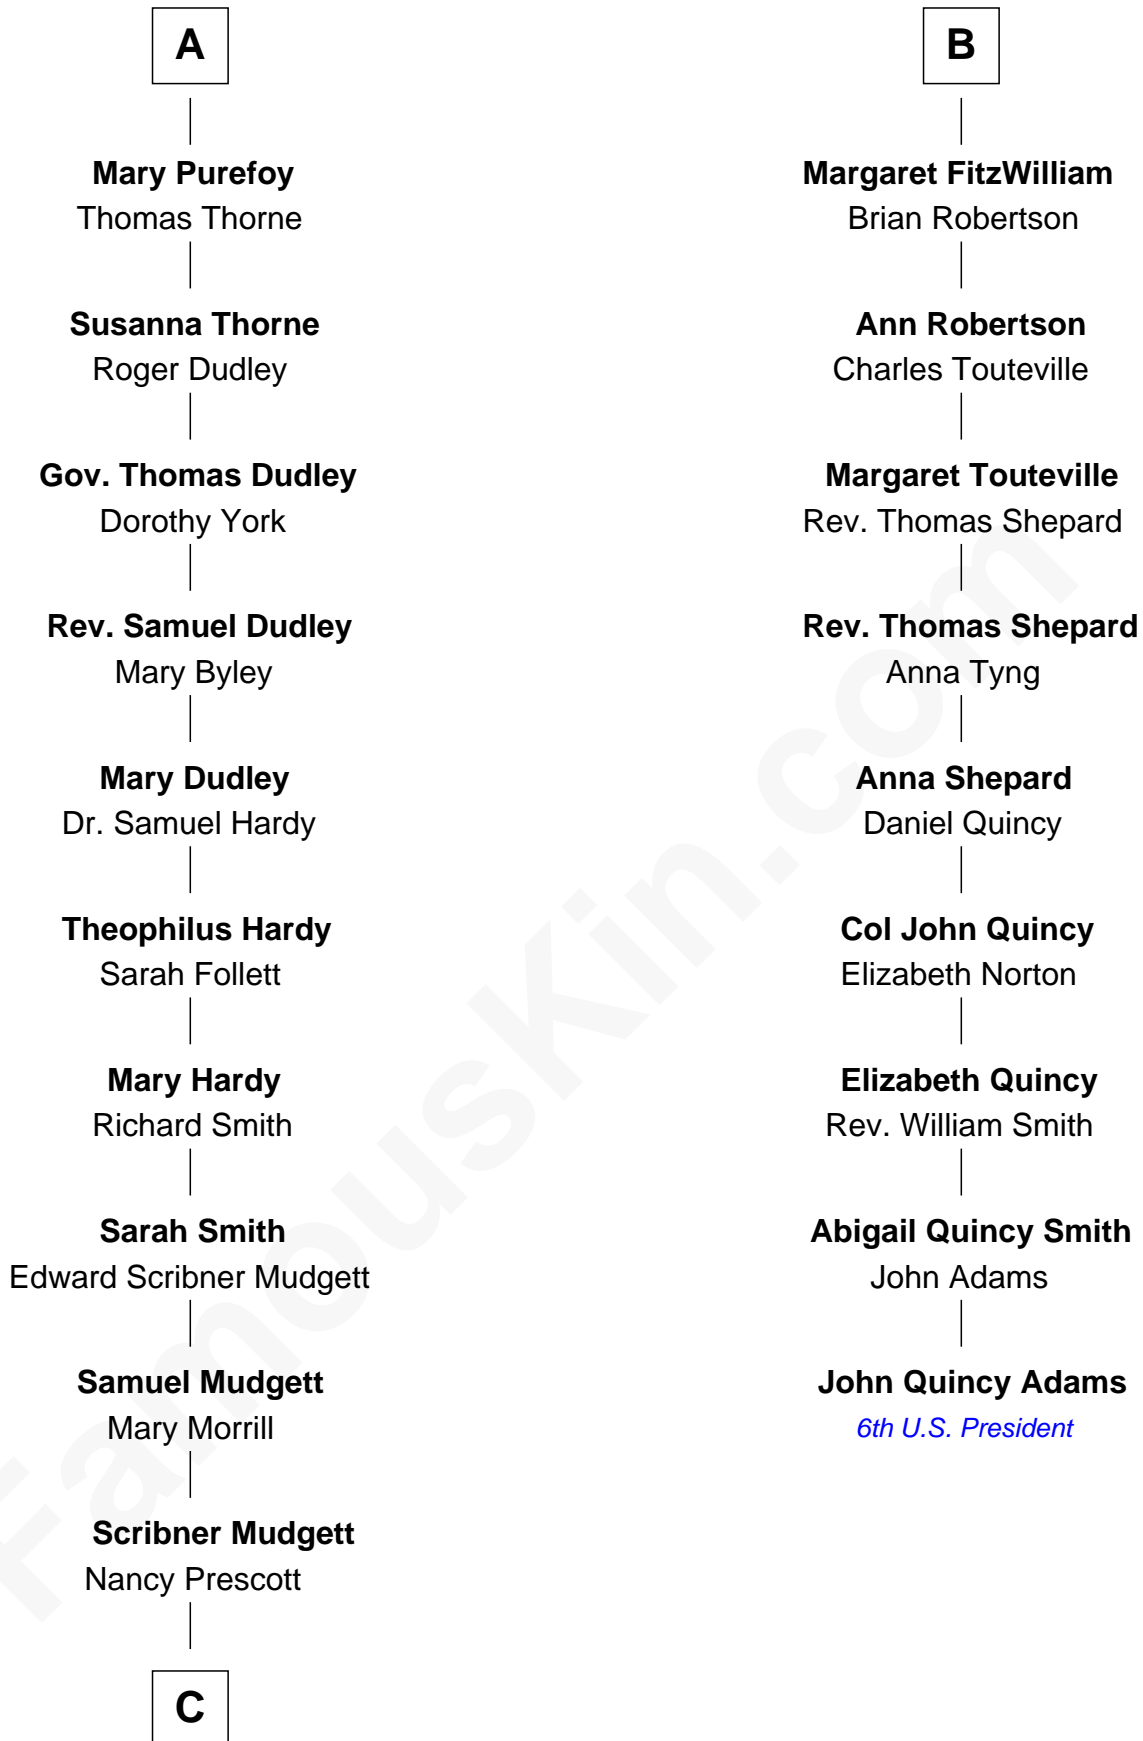

# FamousKin.com Relationship Chart of

**Dr. H. H. Holmes**

*Serial Killer aka "Devil in the White City"*

15th cousin 3 times removed of

**John Quincy Adams**

*6th U.S. President*

**Sir John Marmion**

Maud de Furnival

**C**

—  
**Levi Horton Mudgett**  
Theodate Page Price

—  
**Dr. H. H. Holmes**  
*Serial Killer Dr. H. H. Holmes*

FamousKin.com