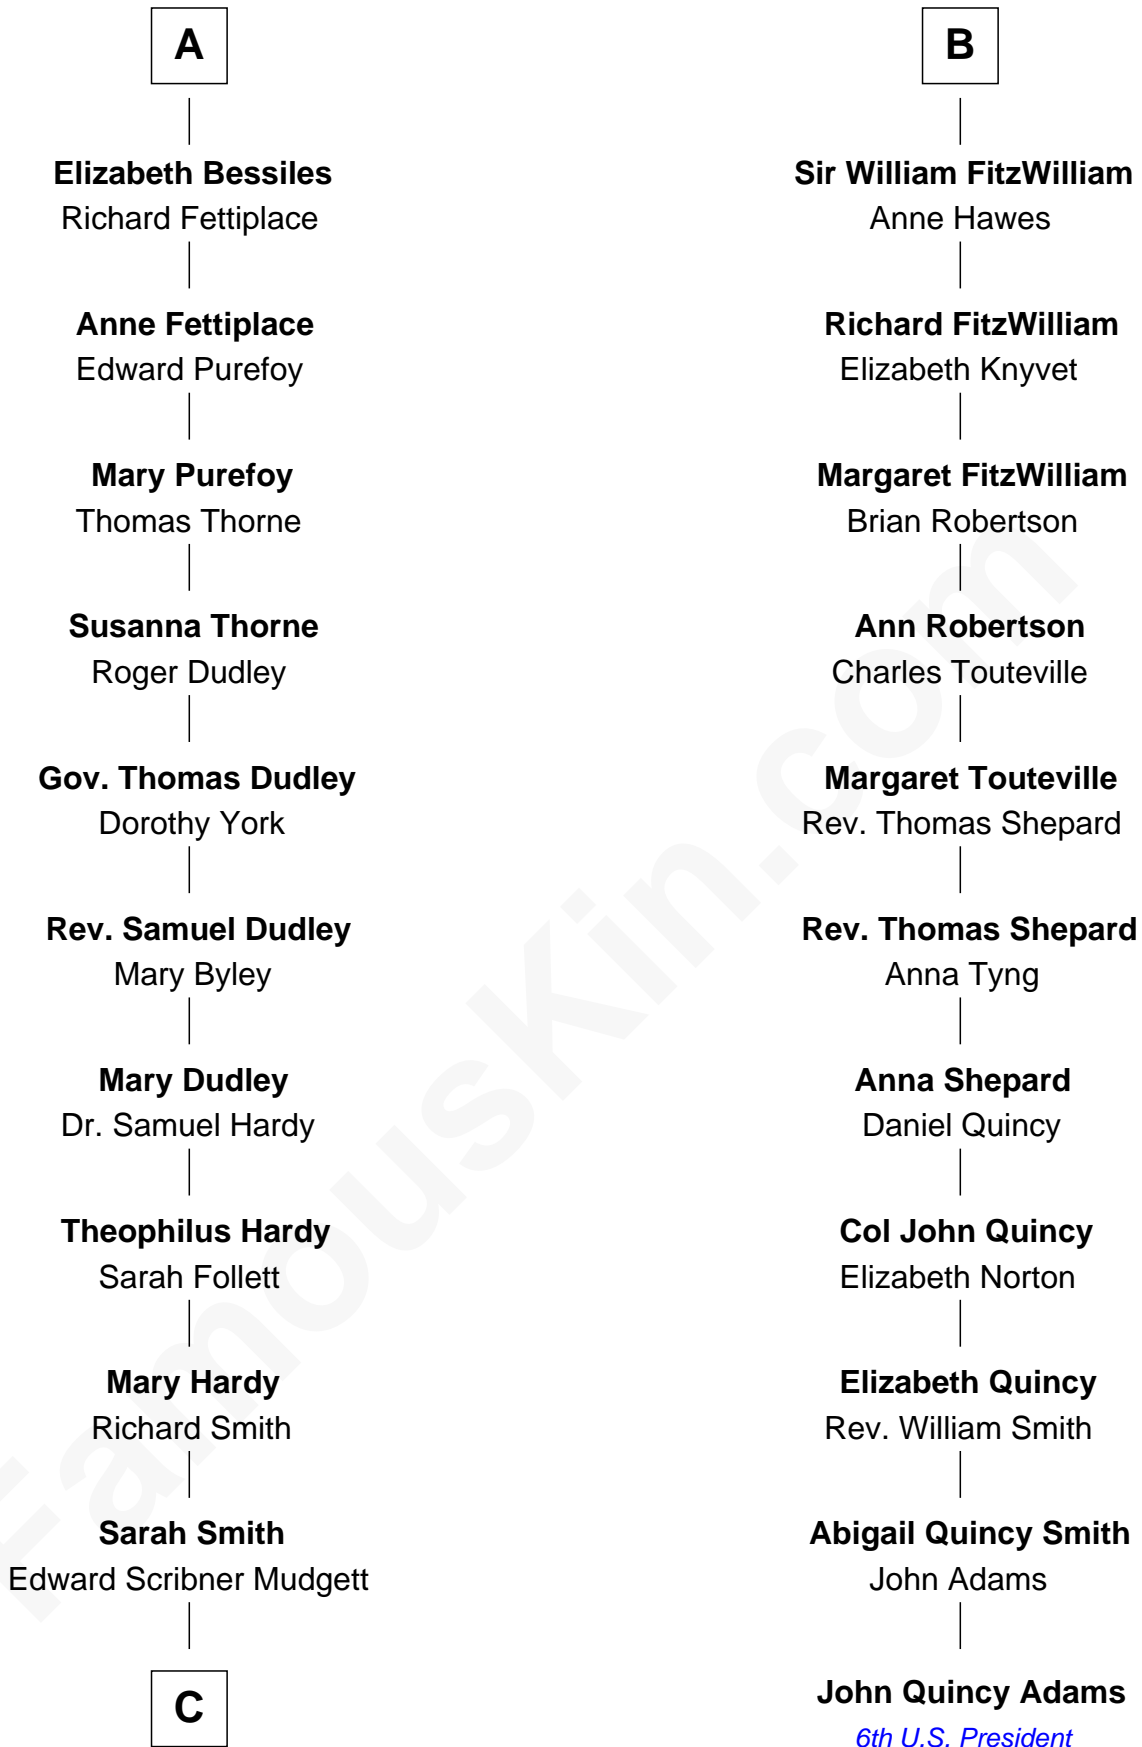

FamousKin.com Relationship Chart of

Dr. H. H. Holmes

Serial Killer aka "Devil in the White City"

17th cousin 3 times removed of

John Quincy Adams

6th U.S. President

Sir Walter FitzRobert

Ida Longespee

C

—
Samuel Mudgett

Mary Morrill

—
Scribner Mudgett

Nancy Prescott

—
Levi Horton Mudgett

Theodate Page Price

—
Dr. H. H. Holmes

Serial Killer Dr. H. H. Holmes

FamousKin.com