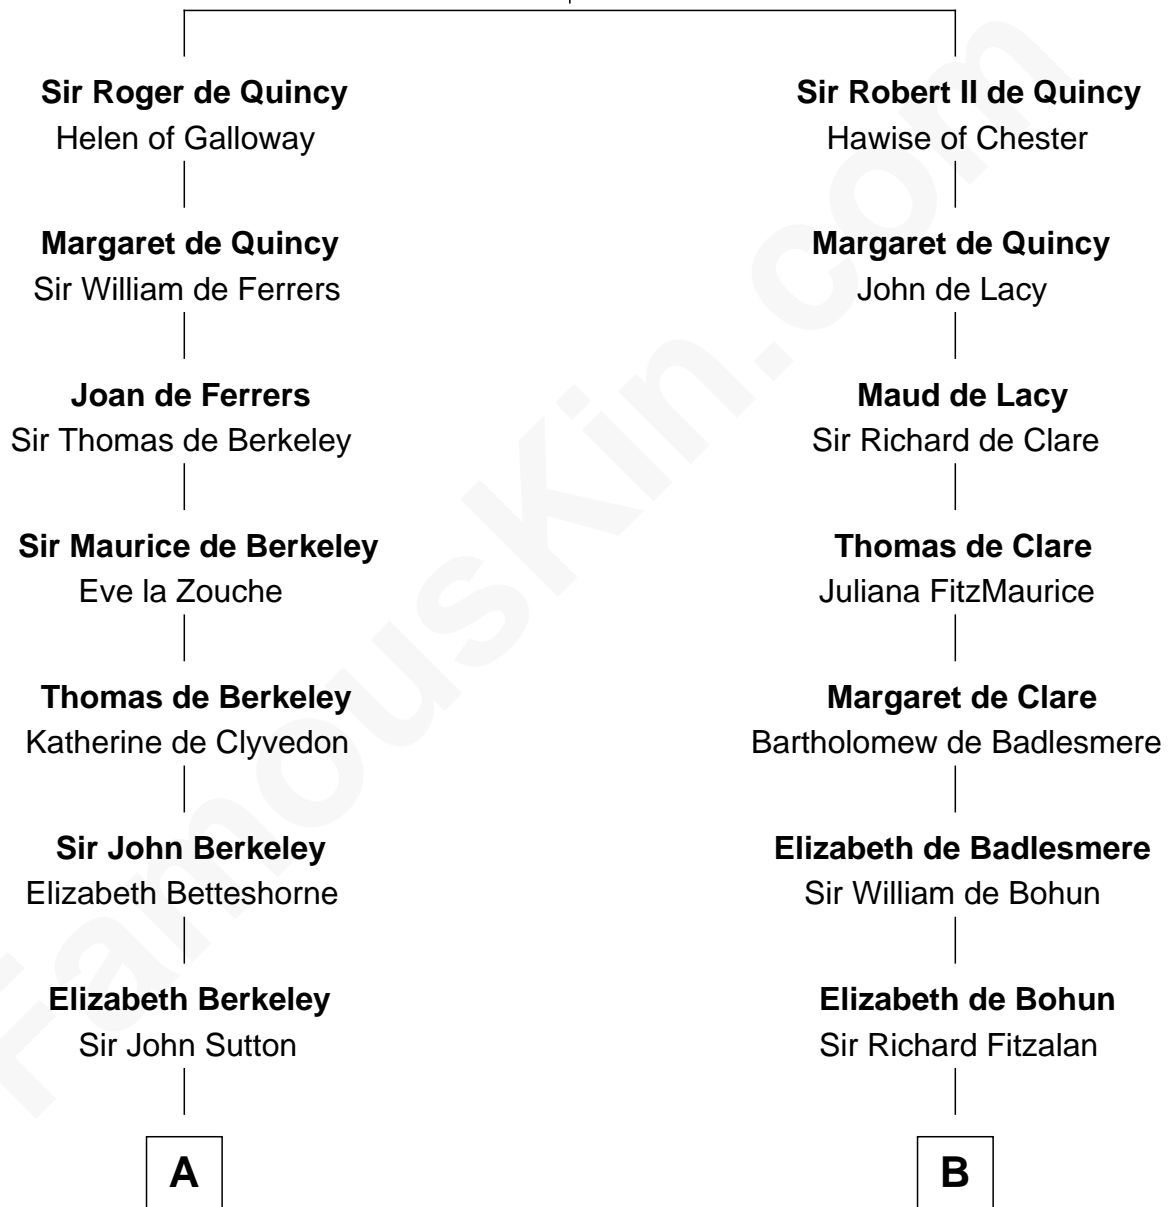

FamousKin.com Relationship Chart of

Dr. H. H. Holmes

Serial Killer aka "Devil in the White City"

21st cousin of

John Quincy Adams

6th U.S. President

Saher de Quincy
Margaret de Beaumont

C

Sarah Smith
Edward Scribner Mudgett

Samuel Mudgett
Mary Morrill

Scribner Mudgett
Nancy Prescott

Levi Horton Mudgett
Theodate Page Price

Dr. H. H. Holmes
Serial Killer Dr. H. H. Holmes

D

Anna Shepard
Daniel Quincy