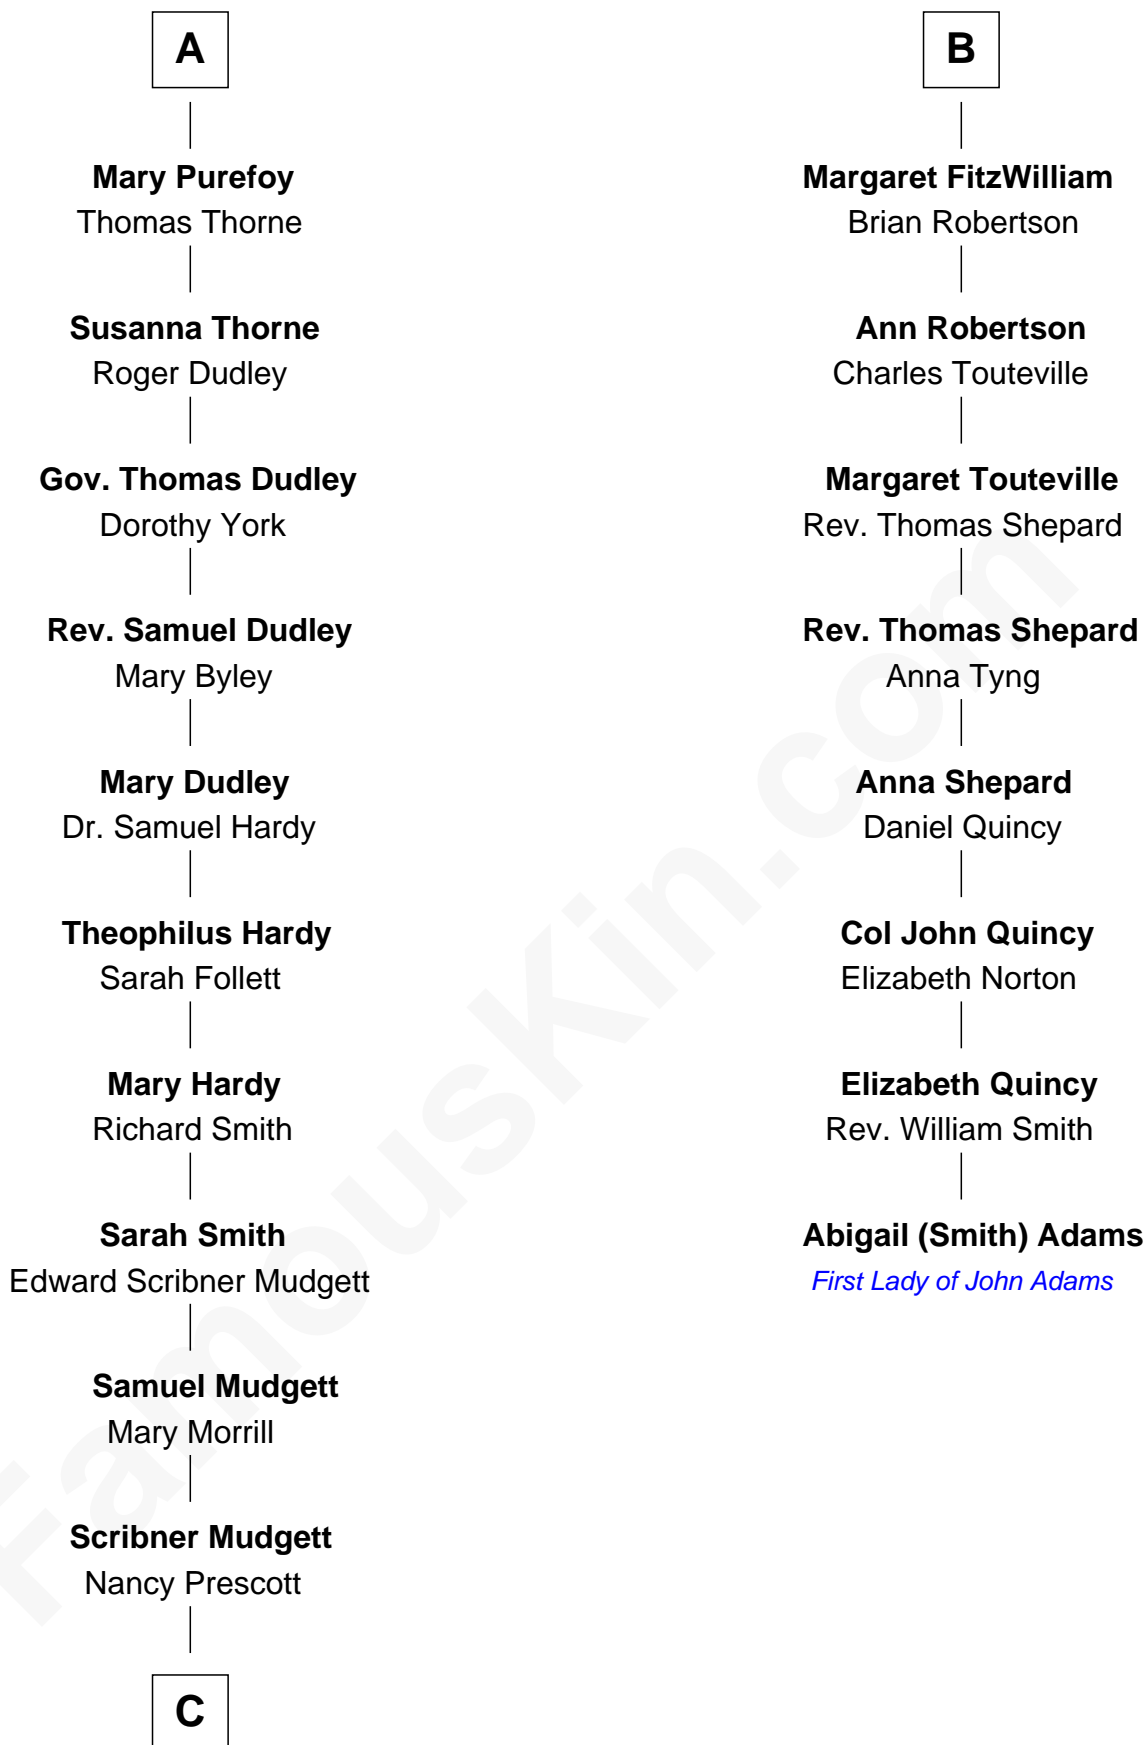

FamousKin.com Relationship Chart of

Dr. H. H. Holmes

Serial Killer aka "Devil in the White City"

14th cousin 4 times removed of

Abigail (Smith) Adams

First Lady of President John Adams

Sir John Marmion

Maud de Furnival

C

—
Levi Horton Mudgett

Theodate Page Price

—
Dr. H. H. Holmes

Serial Killer Dr. H. H. Holmes

FamousKin.com