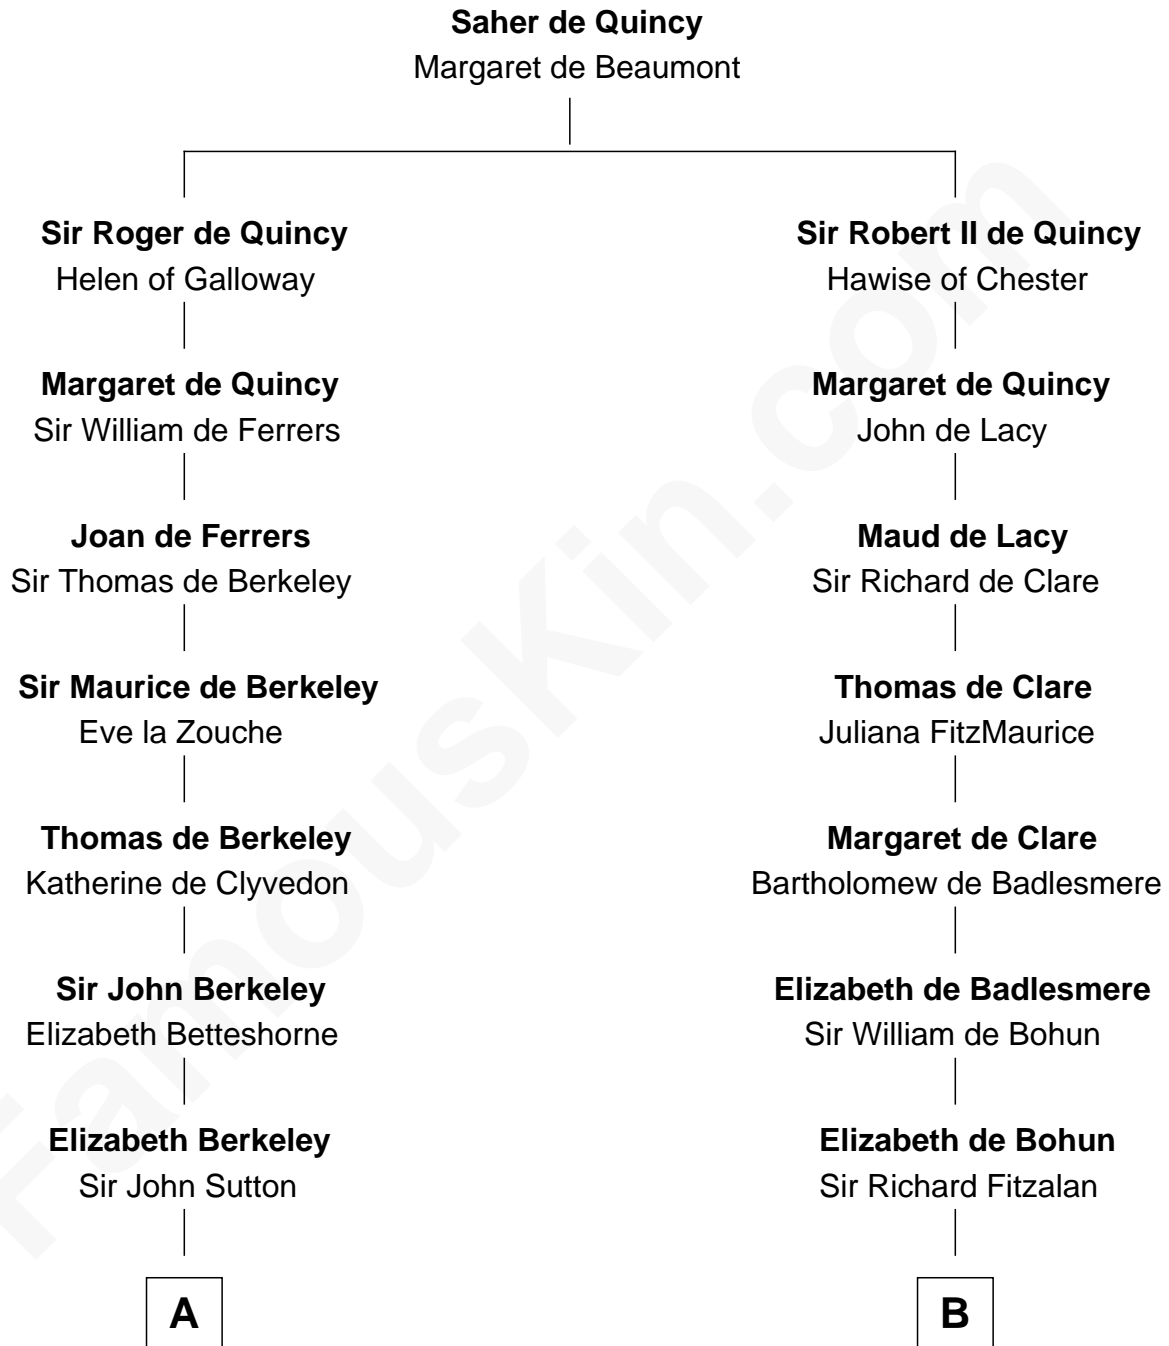

FamousKin.com

Relationship Chart of

Dr. H. H. Holmes

Serial Killer aka "Devil in the White City"

20th cousin 1 time removed of

Abigail (Smith) Adams

First Lady of President John Adams

C

Sarah Smith
Edward Scribner Mudgett

Samuel Mudgett
Mary Morrill

Scribner Mudgett
Nancy Prescott

Levi Horton Mudgett
Theodate Page Price

Dr. H. H. Holmes
Serial Killer Dr. H. H. Holmes

D

Anna Shepard
Daniel Quincy