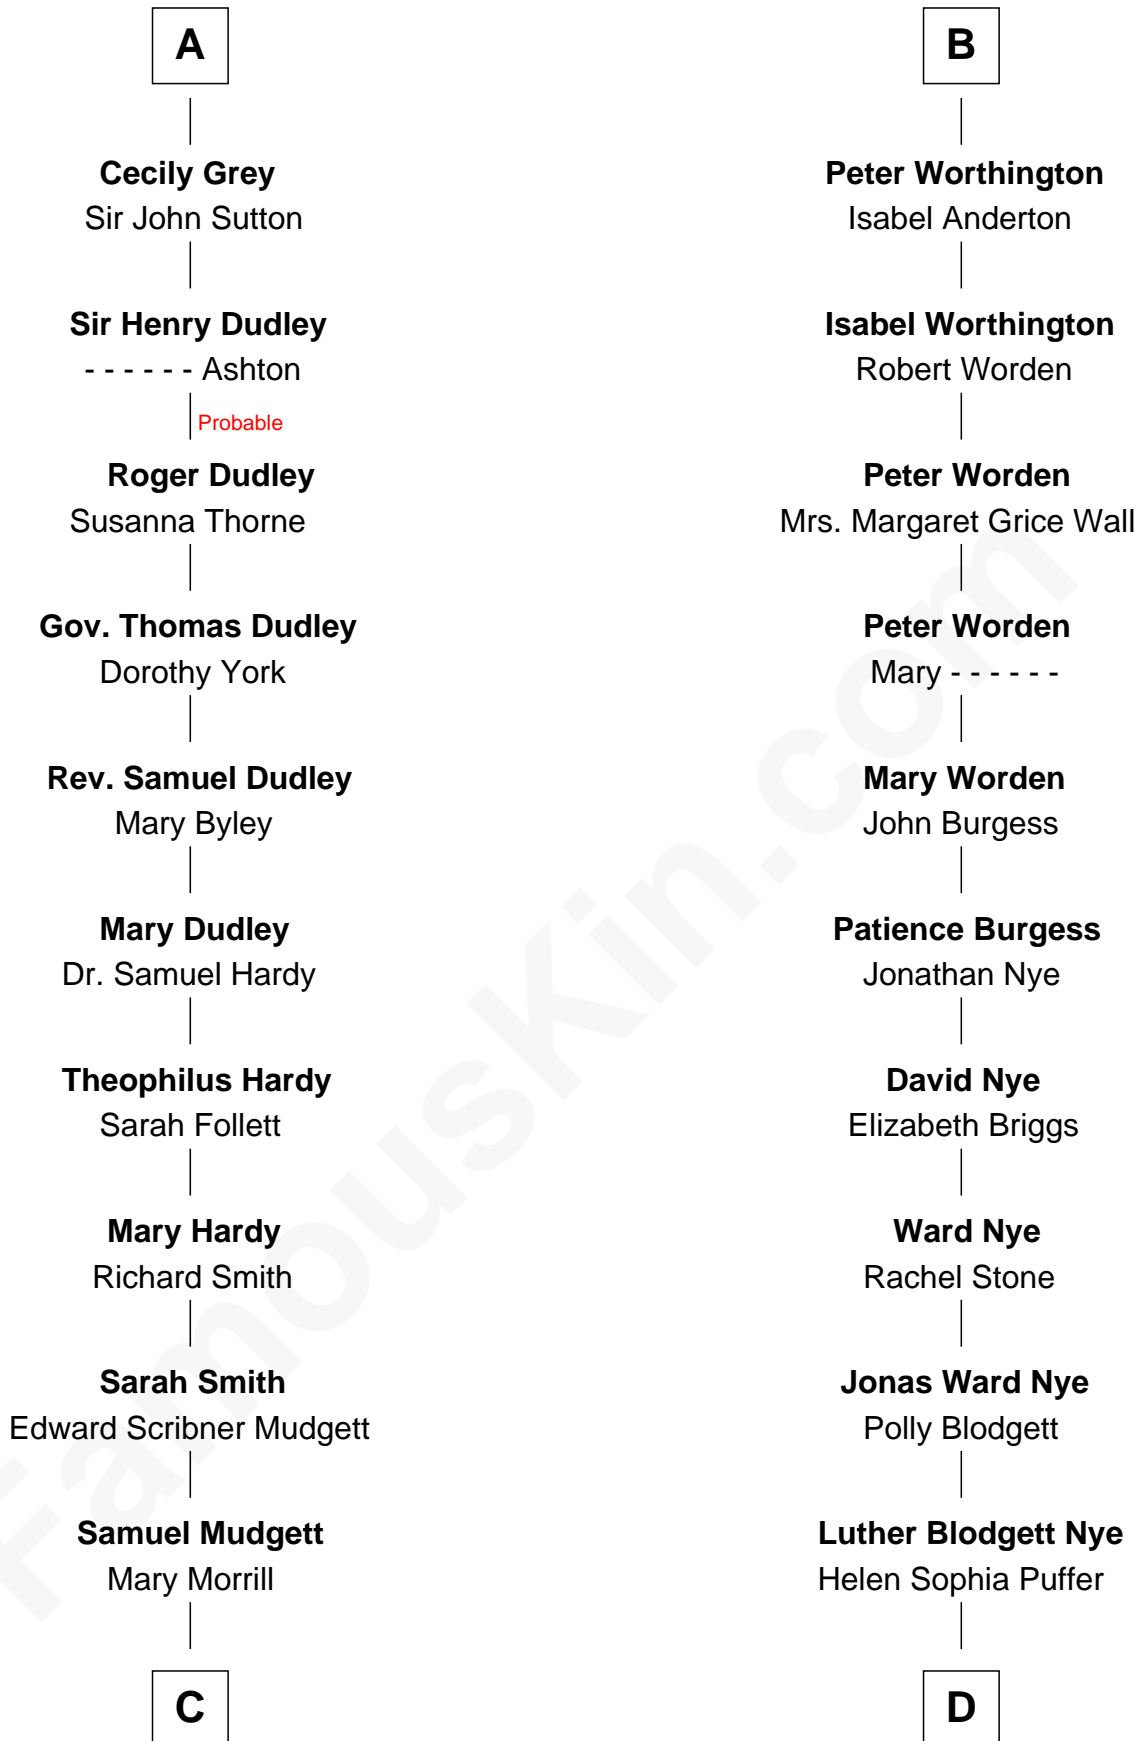

FamousKin.com Relationship Chart of

Dr. H. H. Holmes

Serial Killer aka "Devil in the White City"

19th cousin of

Bill Nye

TV's The Science Guy

Sir John de Harington

Joan - - - - -

Katherine Banastre

Sir Nicholas Harington

Isabel English

Agnes Harington

Richard Sherburne

Richard Sherburne

Alice Hamerton

Agnes Sherburne

Henry Rushton

Nicholas Rushton

Margaret Radcliffe

Agnes Rushton

Richard Worthington

B

C

Scribner Mudgett

Nancy Prescott

Levi Horton Mudgett

Theodate Page Price

Dr. H. H. Holmes

Serial Killer Dr. H. H. Holmes

D

Luther Bertram Nye

Minnie Wheatley Farr