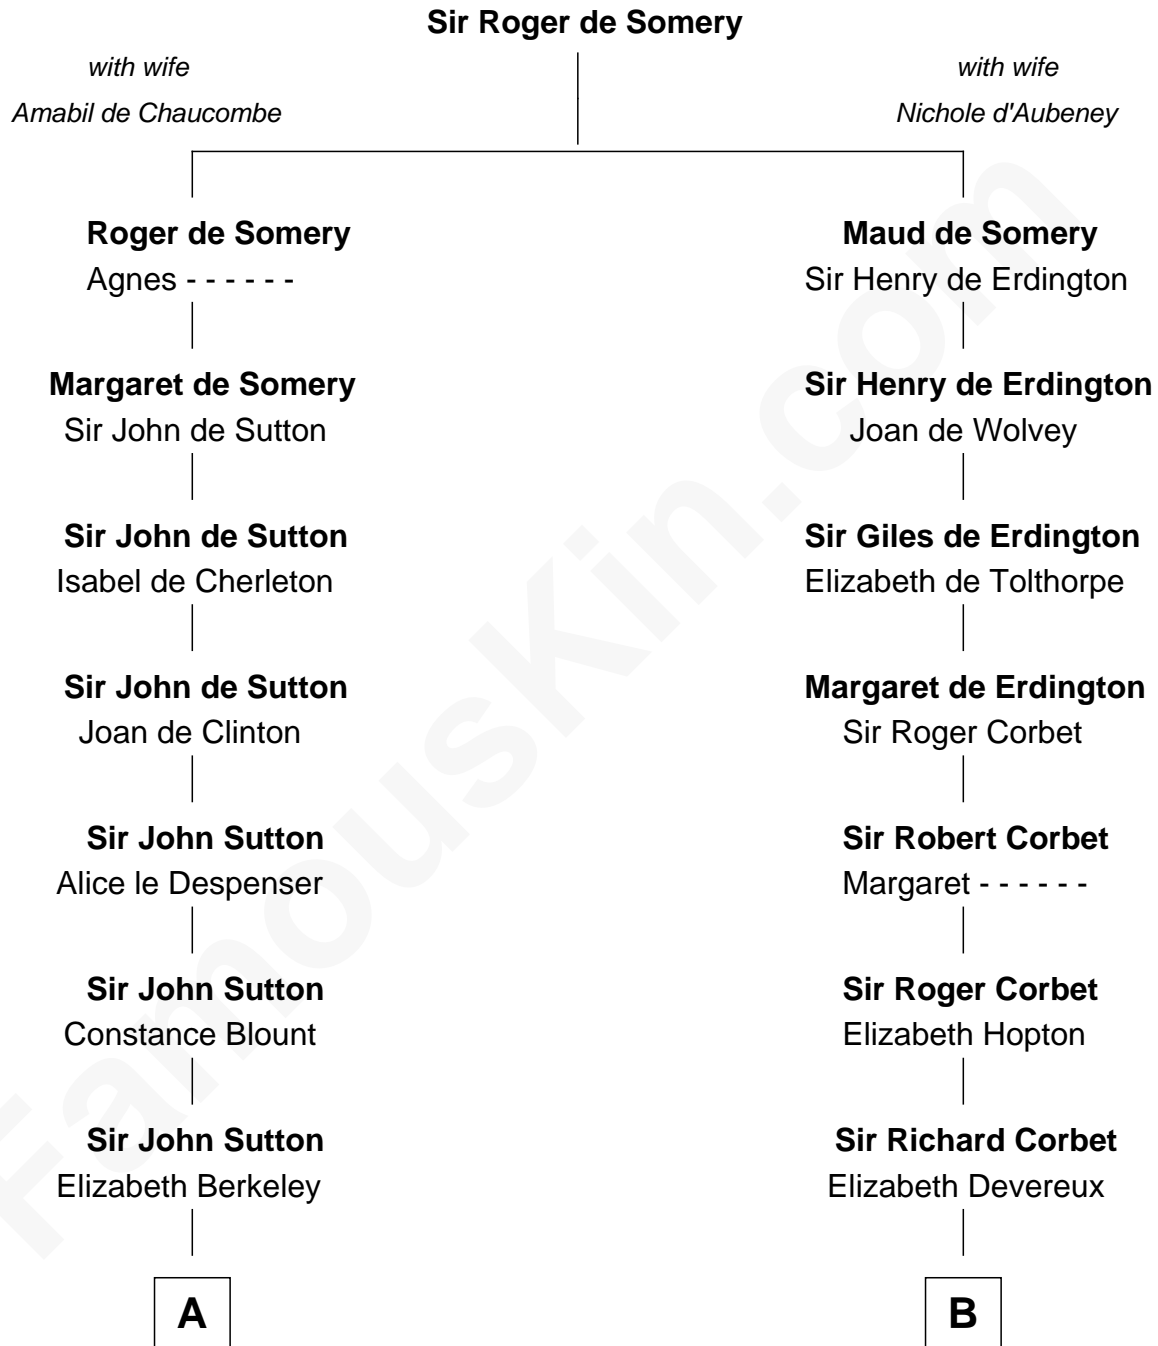

# FamousKin.com Relationship Chart of

**Dr. H. H. Holmes**

*Serial Killer aka "Devil in the White City"*

20th cousin 1 time removed of

**Orson Welles**

*Radio, Stage, and Movie Actor*

**C**

**Sarah Smith**  
Edward Scribner Mudgett

**Samuel Mudgett**  
Mary Morrill

**Scribner Mudgett**  
Nancy Prescott

**Levi Horton Mudgett**  
Theodate Page Price

**Dr. H. H. Holmes**  
*Serial Killer Dr. H. H. Holmes*

**D**

**Henry Hill Welles**  
Mary Putnam