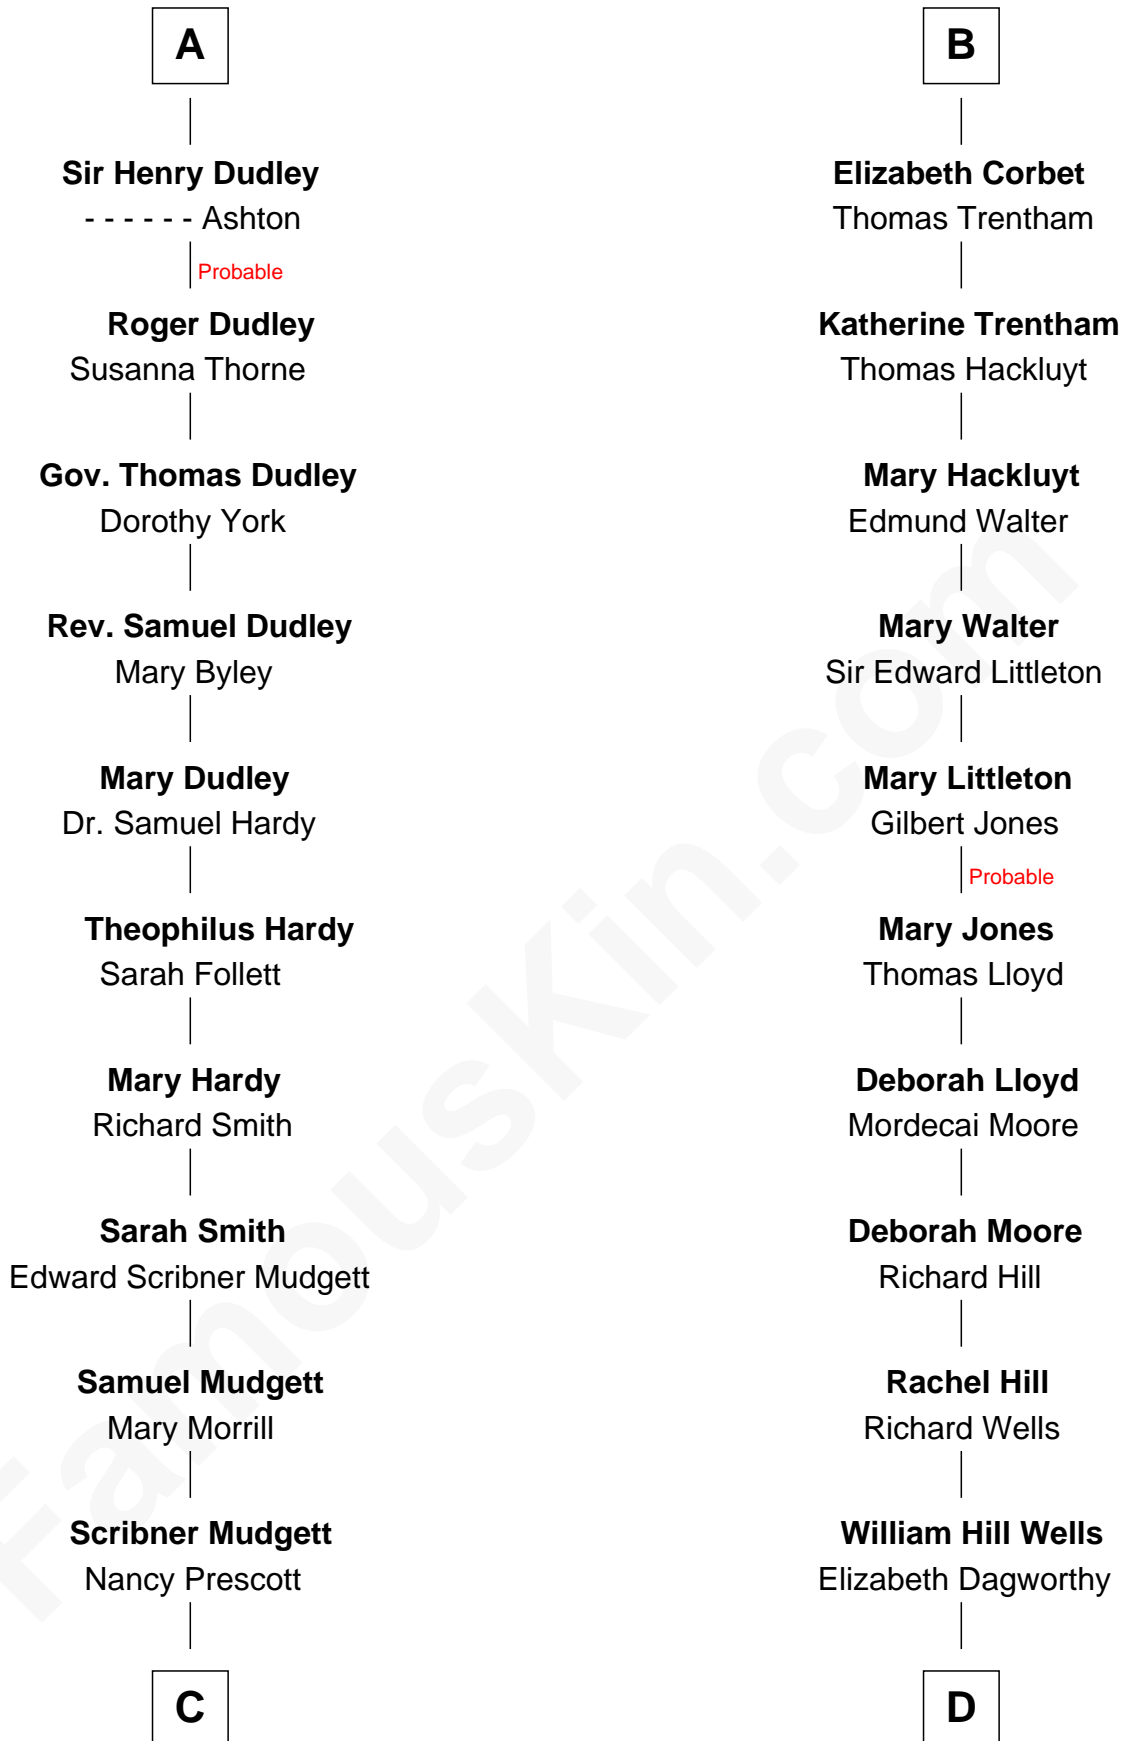

FamousKin.com Relationship Chart of

Dr. H. H. Holmes

Serial Killer aka "Devil in the White City"

18th cousin 2 times removed of

Orson Welles

Radio, Stage, and Movie Actor

C

Levi Horton Mudgett

Theodate Page Price

Dr. H. H. Holmes

Serial Killer Dr. H. H. Holmes

D

Henry Hill Welles

Mary Putnam

Richard Jones Welles

Mary Blanche Head