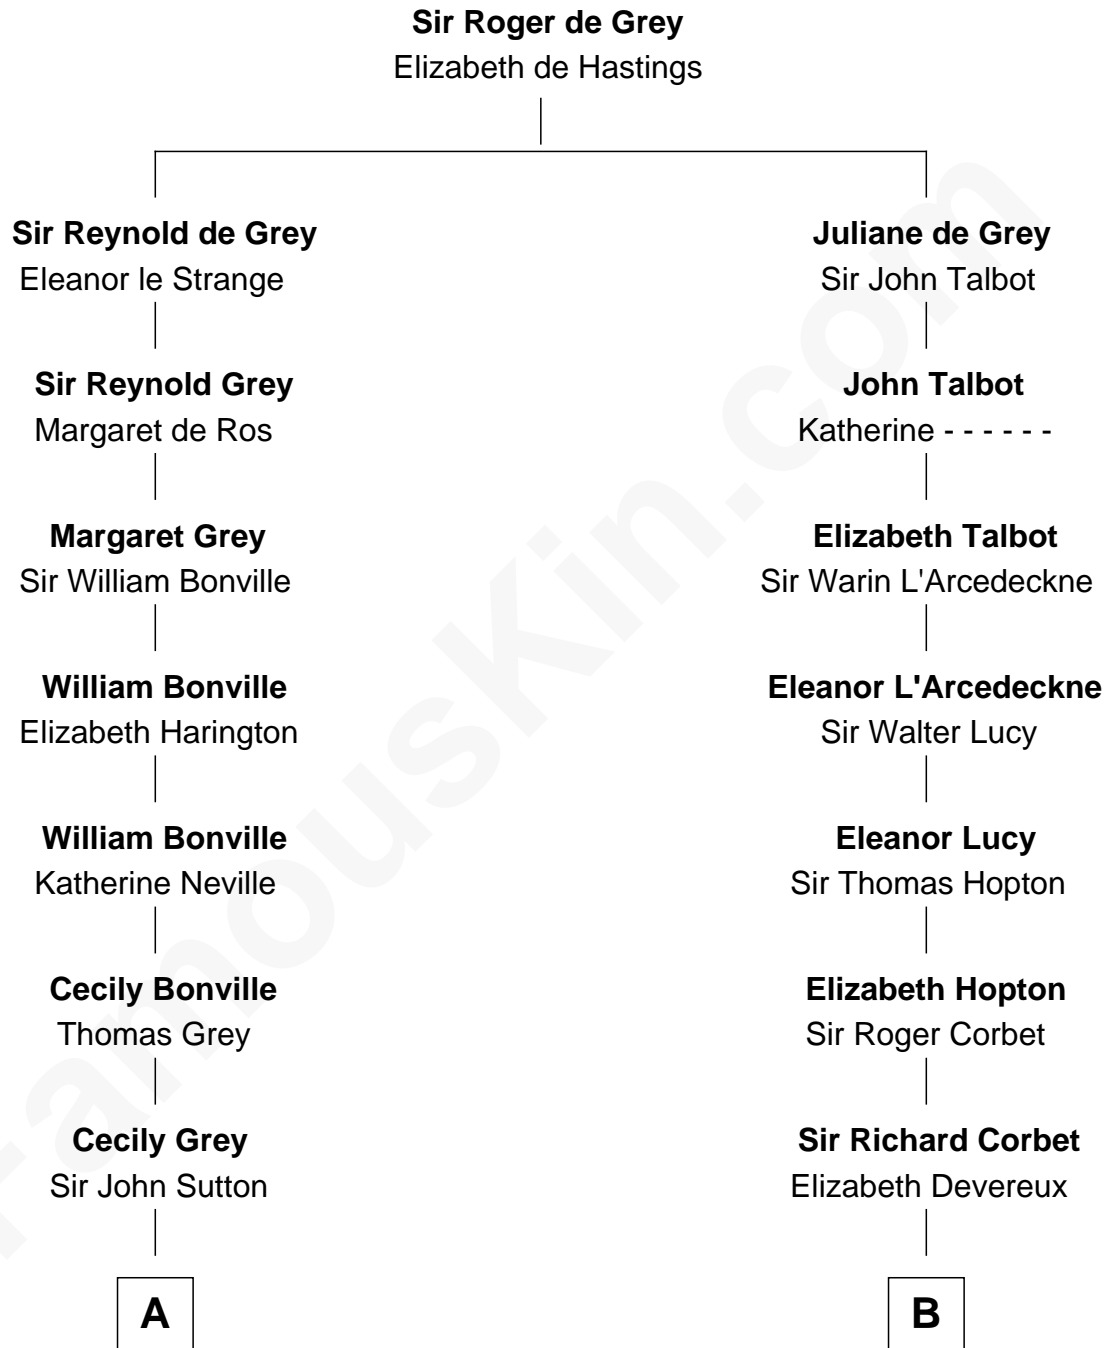

FamousKin.com Relationship Chart of

Dr. H. H. Holmes

Serial Killer aka "Devil in the White City"

18th cousin 2 times removed of

Orson Welles

Radio, Stage, and Movie Actor

C

Levi Horton Mudgett

Theodate Page Price

Dr. H. H. Holmes

Serial Killer Dr. H. H. Holmes

D

Henry Hill Welles

Mary Putnam

Richard Jones Welles

Mary Blanche Head