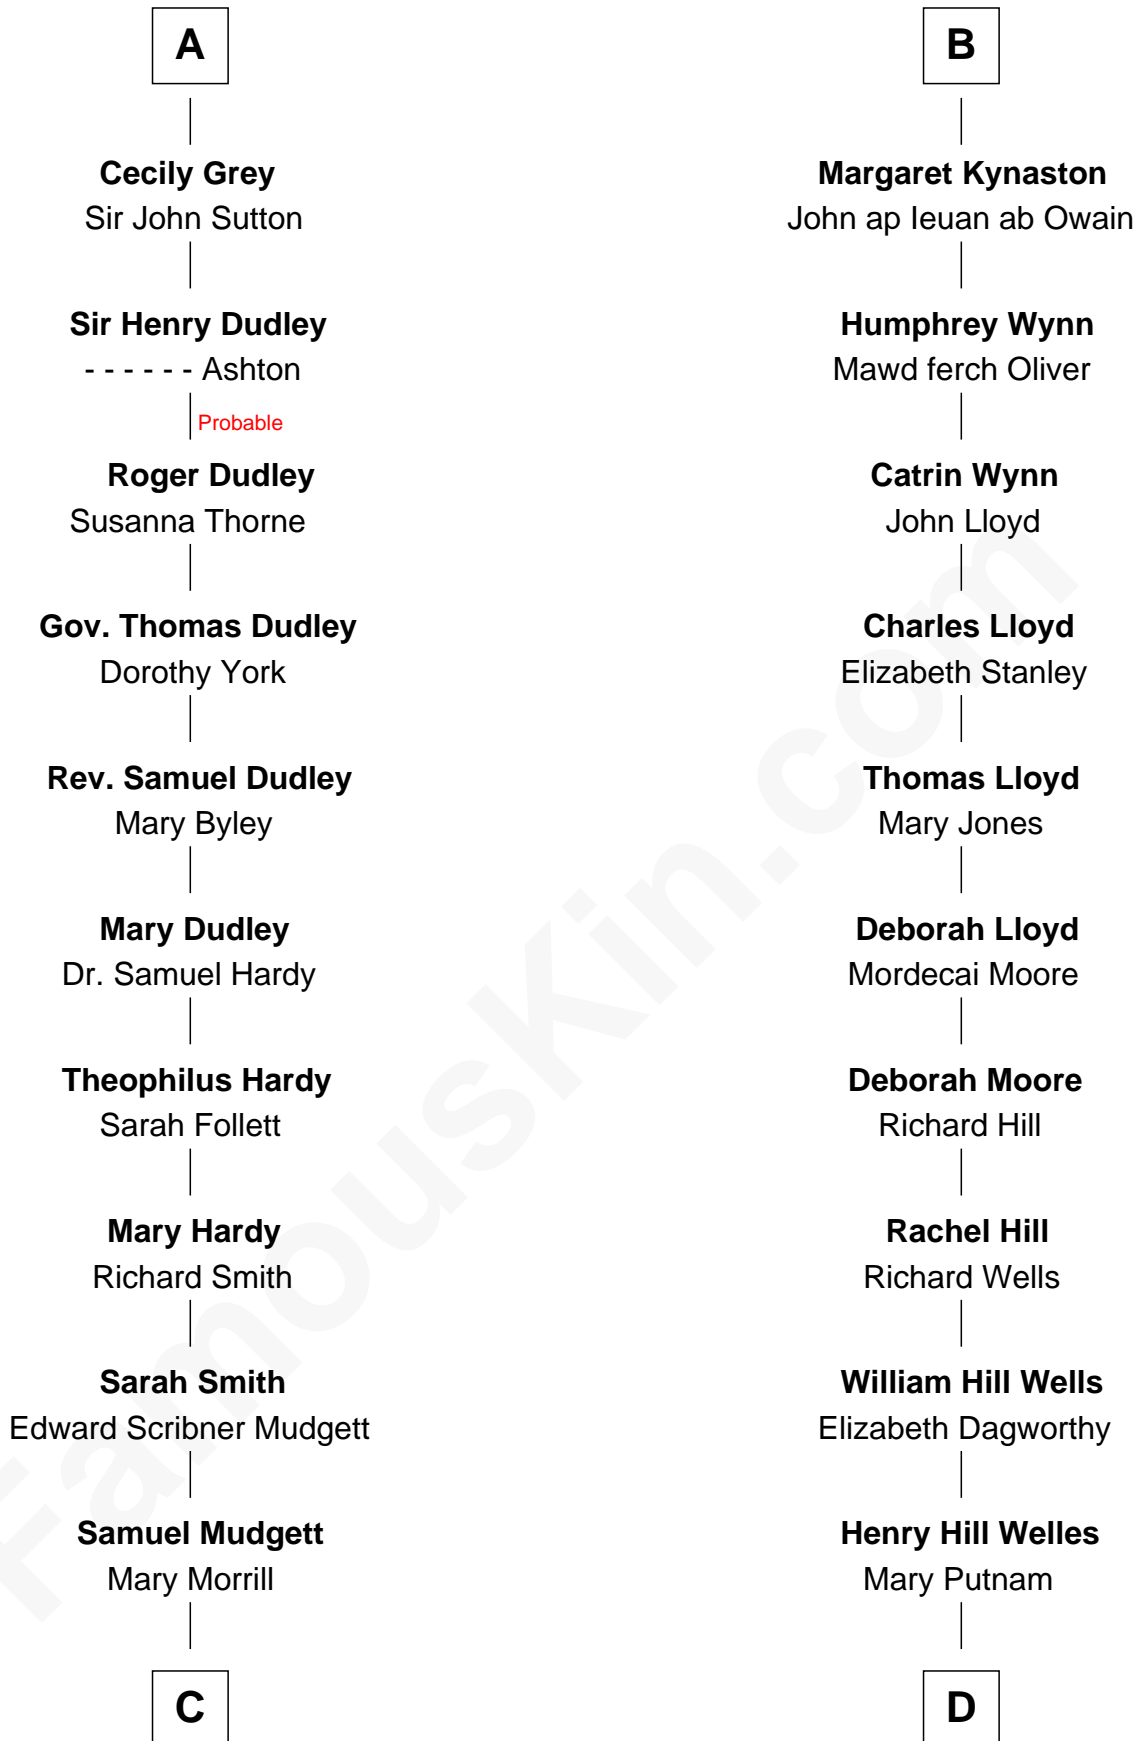

FamousKin.com Relationship Chart of

Dr. H. H. Holmes

Serial Killer aka "Devil in the White City"

19th cousin of

Orson Welles

Radio, Stage, and Movie Actor

Bartholomew de Badlesmere

Margaret de Clare

William Bonville

Elizabeth Harington

William Bonville

Katherine Neville

Cecily Bonville

Thomas Grey

A

Elizabeth de Badlesmere

Sir William de Bohun

Humphrey de Bohun

Joan Fitzalan

Mary de Bohun

Henry IV, King of England

Humphrey Plantagenet

Antigone Plantagenet

Henry Grey

Elizabeth Grey

Sir Roger Kynaston

Humphrey Kynaston

Elsbeth ferch Maredudd

B

C

Scribner Mudgett

Nancy Prescott