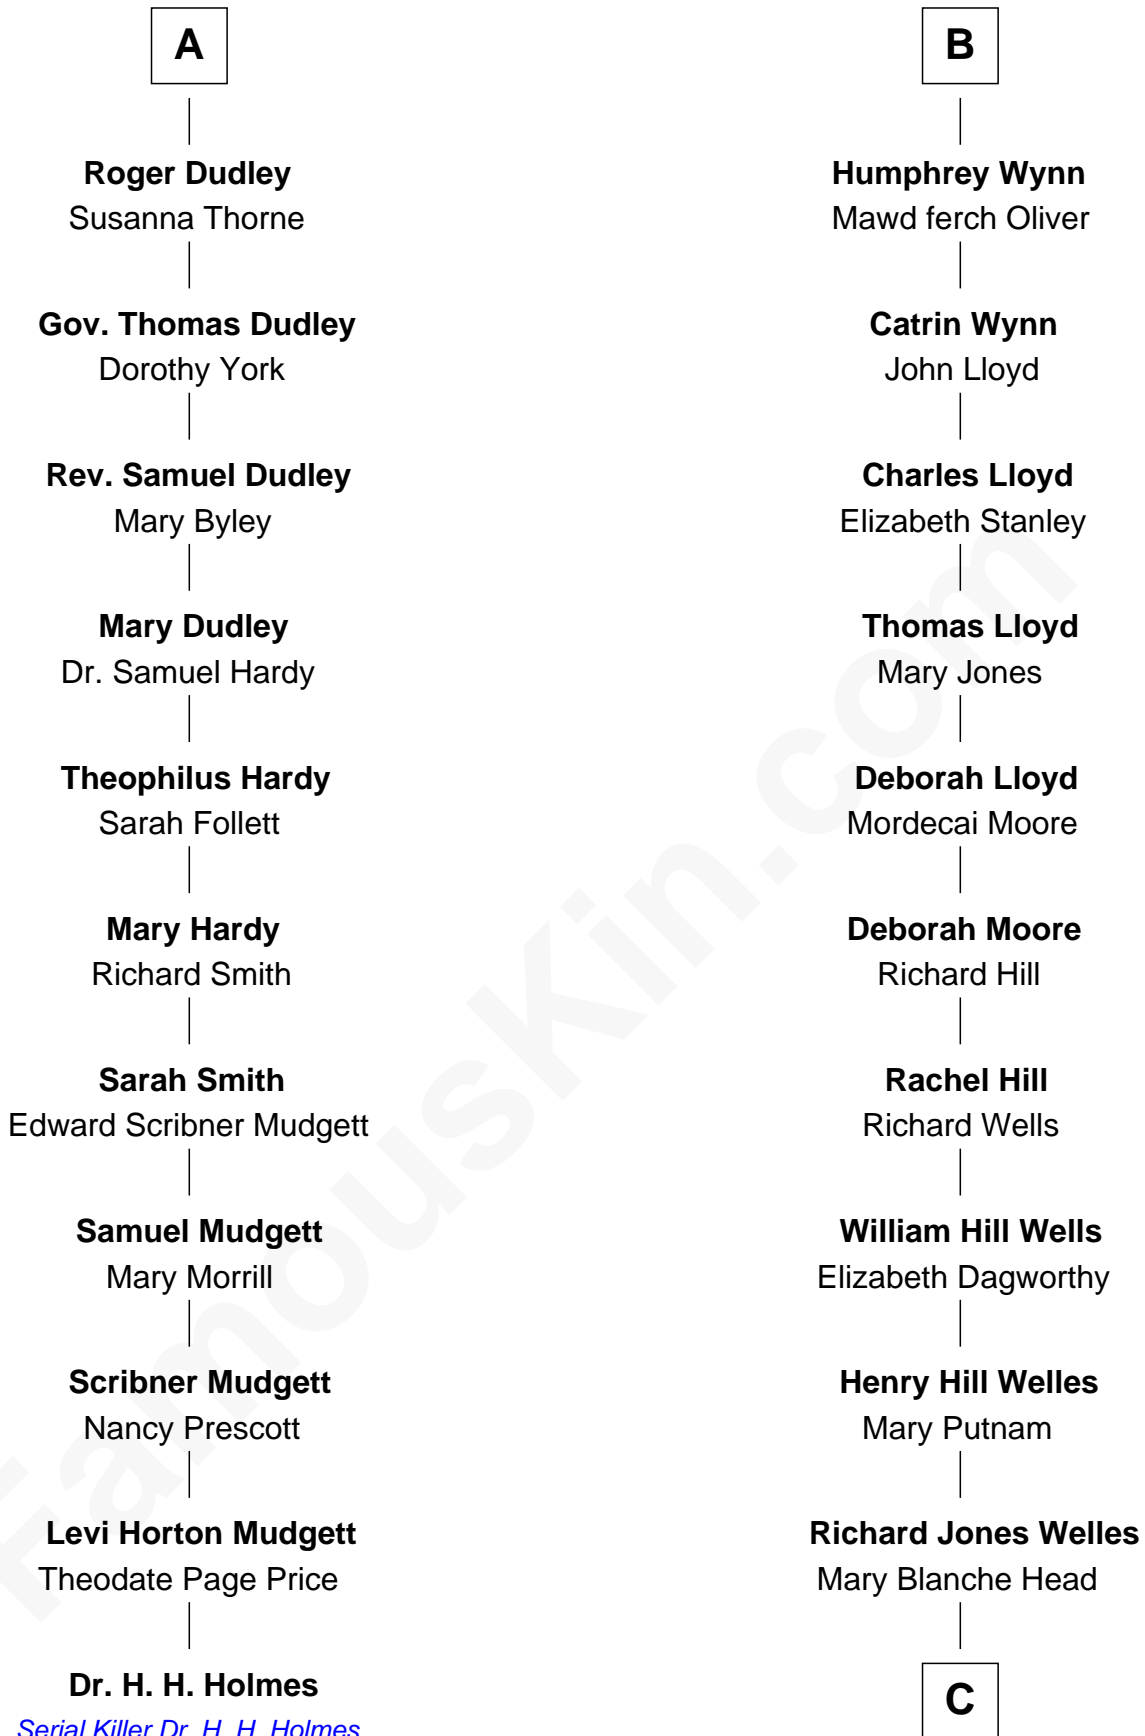

FamousKin.com Relationship Chart of

Dr. H. H. Holmes

Serial Killer aka "Devil in the White City"

17th cousin 1 time removed of

Orson Welles

Radio, Stage, and Movie Actor

C

Richard Head Welles