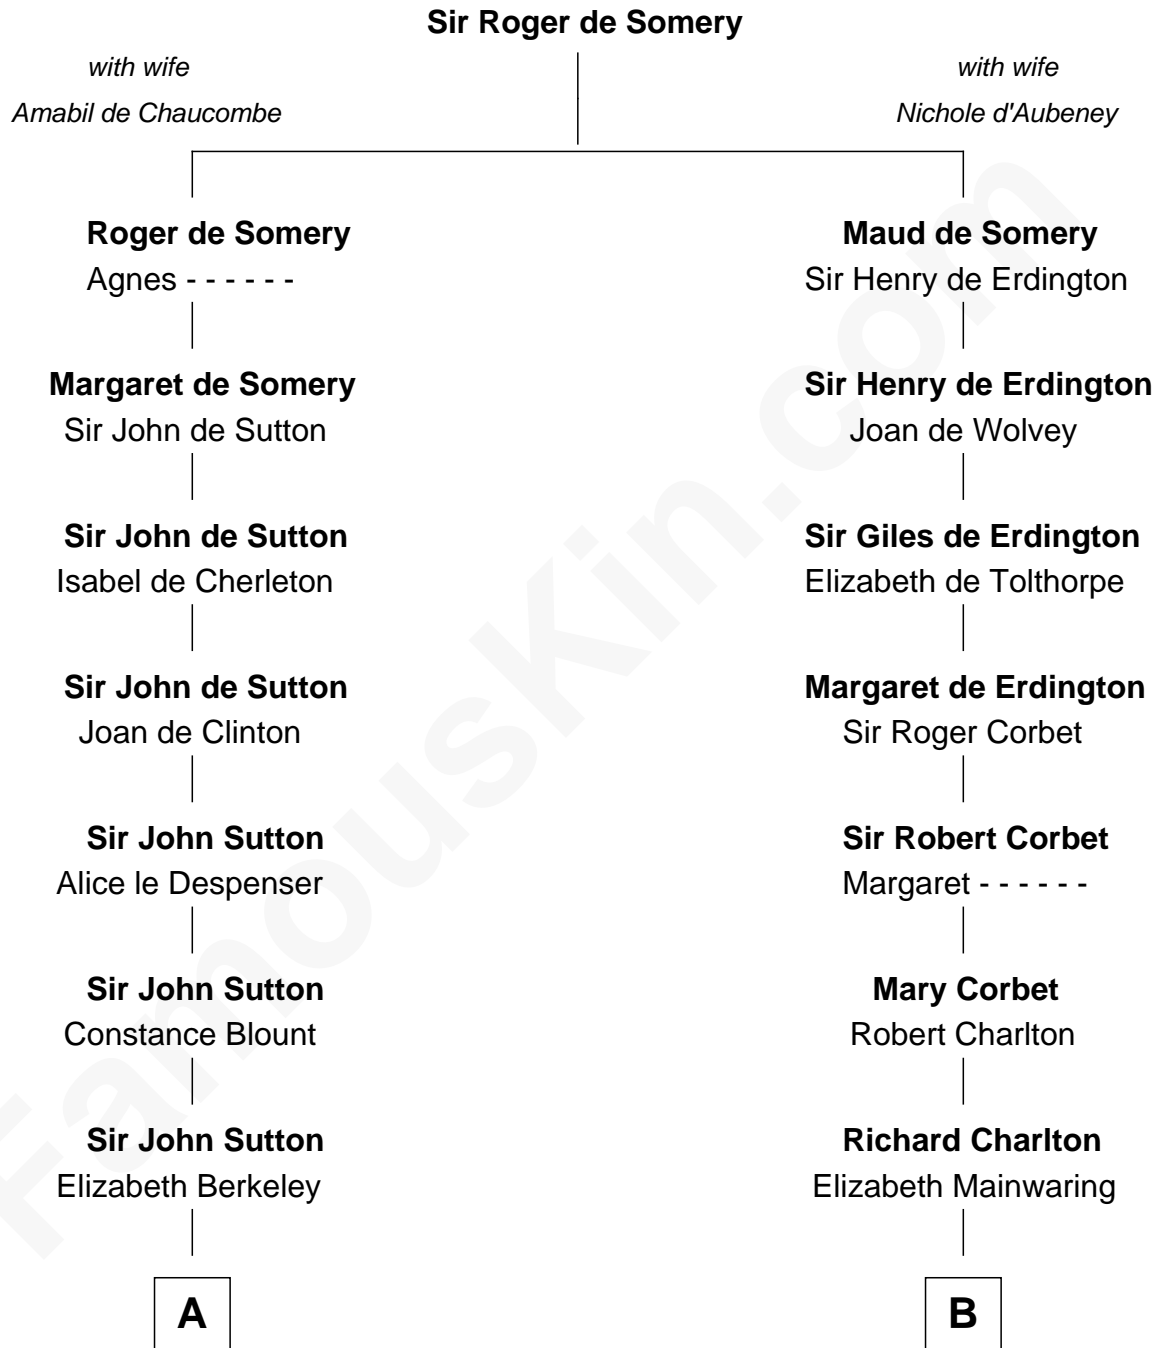

FamousKin.com Relationship Chart of

Dr. H. H. Holmes

Serial Killer aka "Devil in the White City"

15th cousin 6 times removed of

John Hancock

Signer of the Declaration of Independence

C

—
Sarah Smith
Edward Scribner Mudgett

—
Samuel Mudgett
Mary Morrill

—
Scribner Mudgett
Nancy Prescott

—
Levi Horton Mudgett
Theodate Page Price

—
Dr. H. H. Holmes
Serial Killer Dr. H. H. Holmes

FamousKin.com