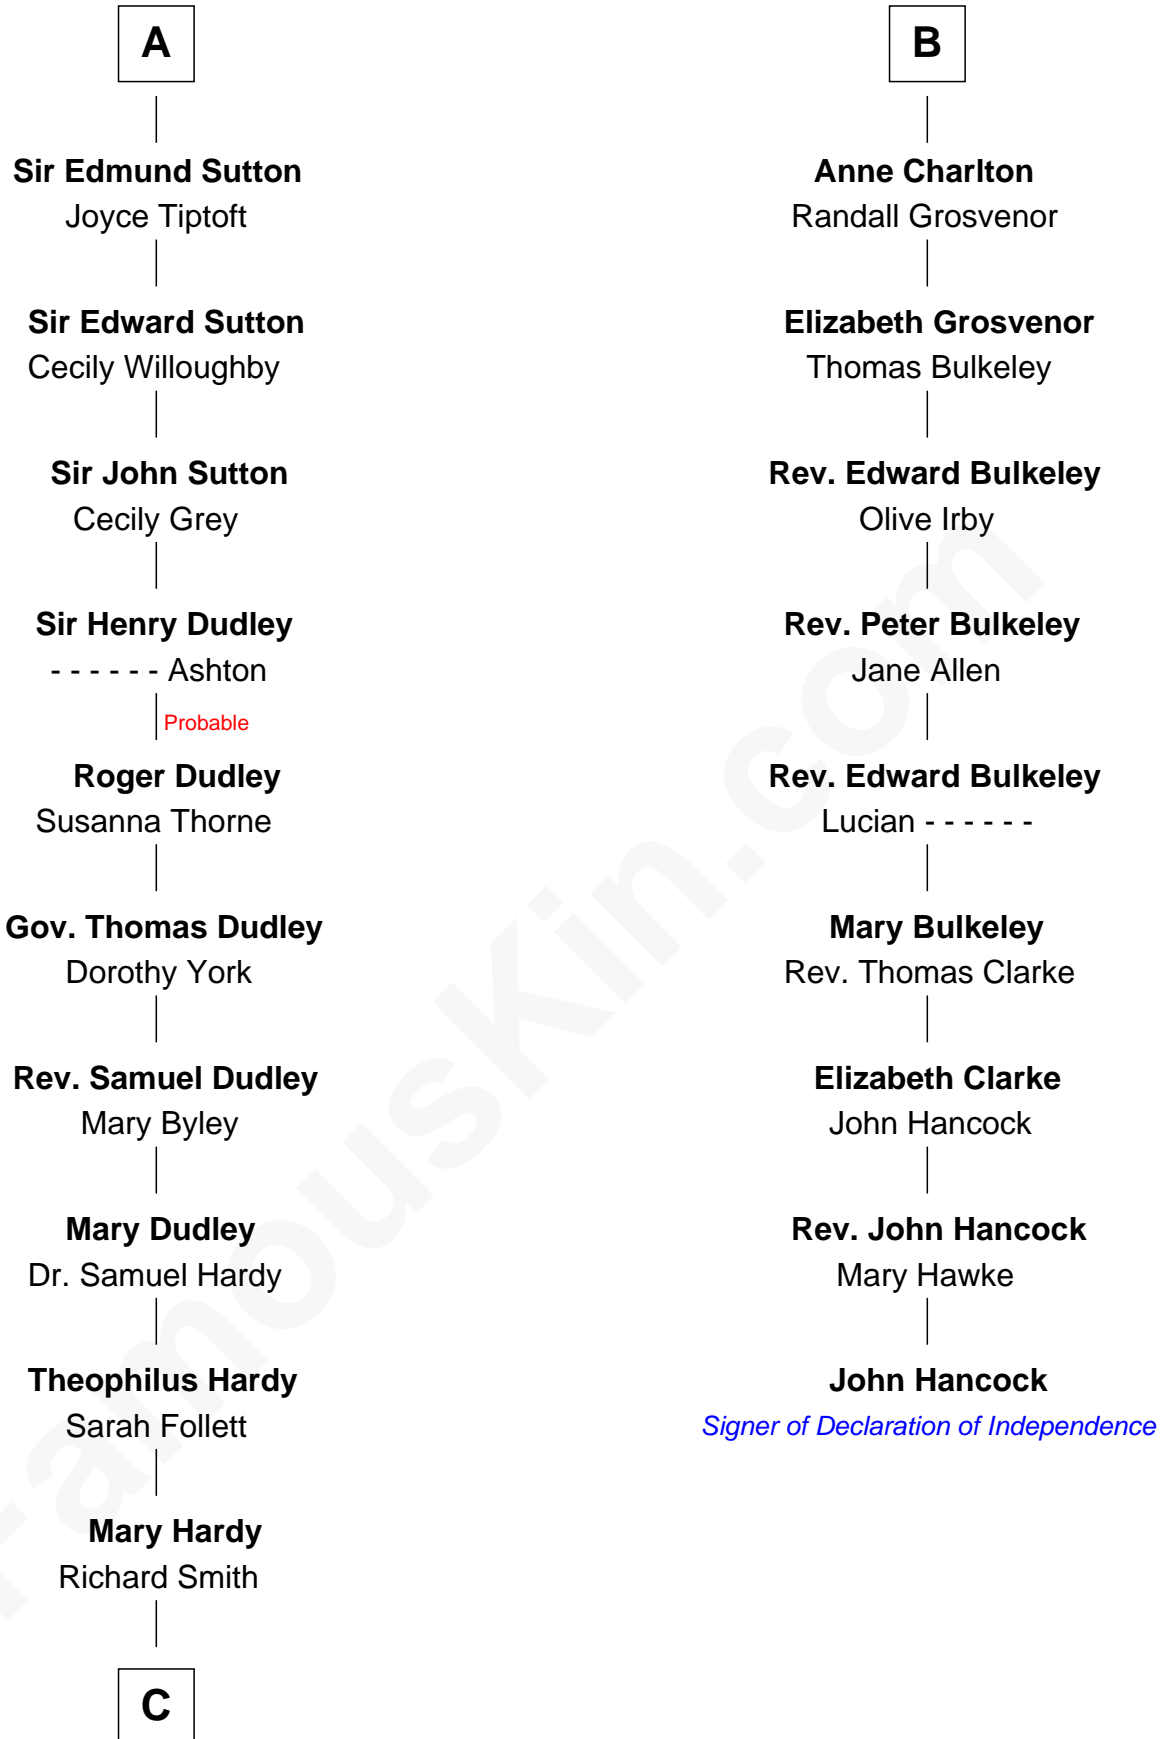

FamousKin.com Relationship Chart of

Dr. H. H. Holmes

Serial Killer aka "Devil in the White City"

15th cousin 6 times removed of

John Hancock

Signer of the Declaration of Independence

C

—
Sarah Smith
Edward Scribner Mudgett

—
Samuel Mudgett
Mary Morrill

—
Scribner Mudgett
Nancy Prescott

—
Levi Horton Mudgett
Theodate Page Price

—
Dr. H. H. Holmes
Serial Killer Dr. H. H. Holmes

FamousKin.com