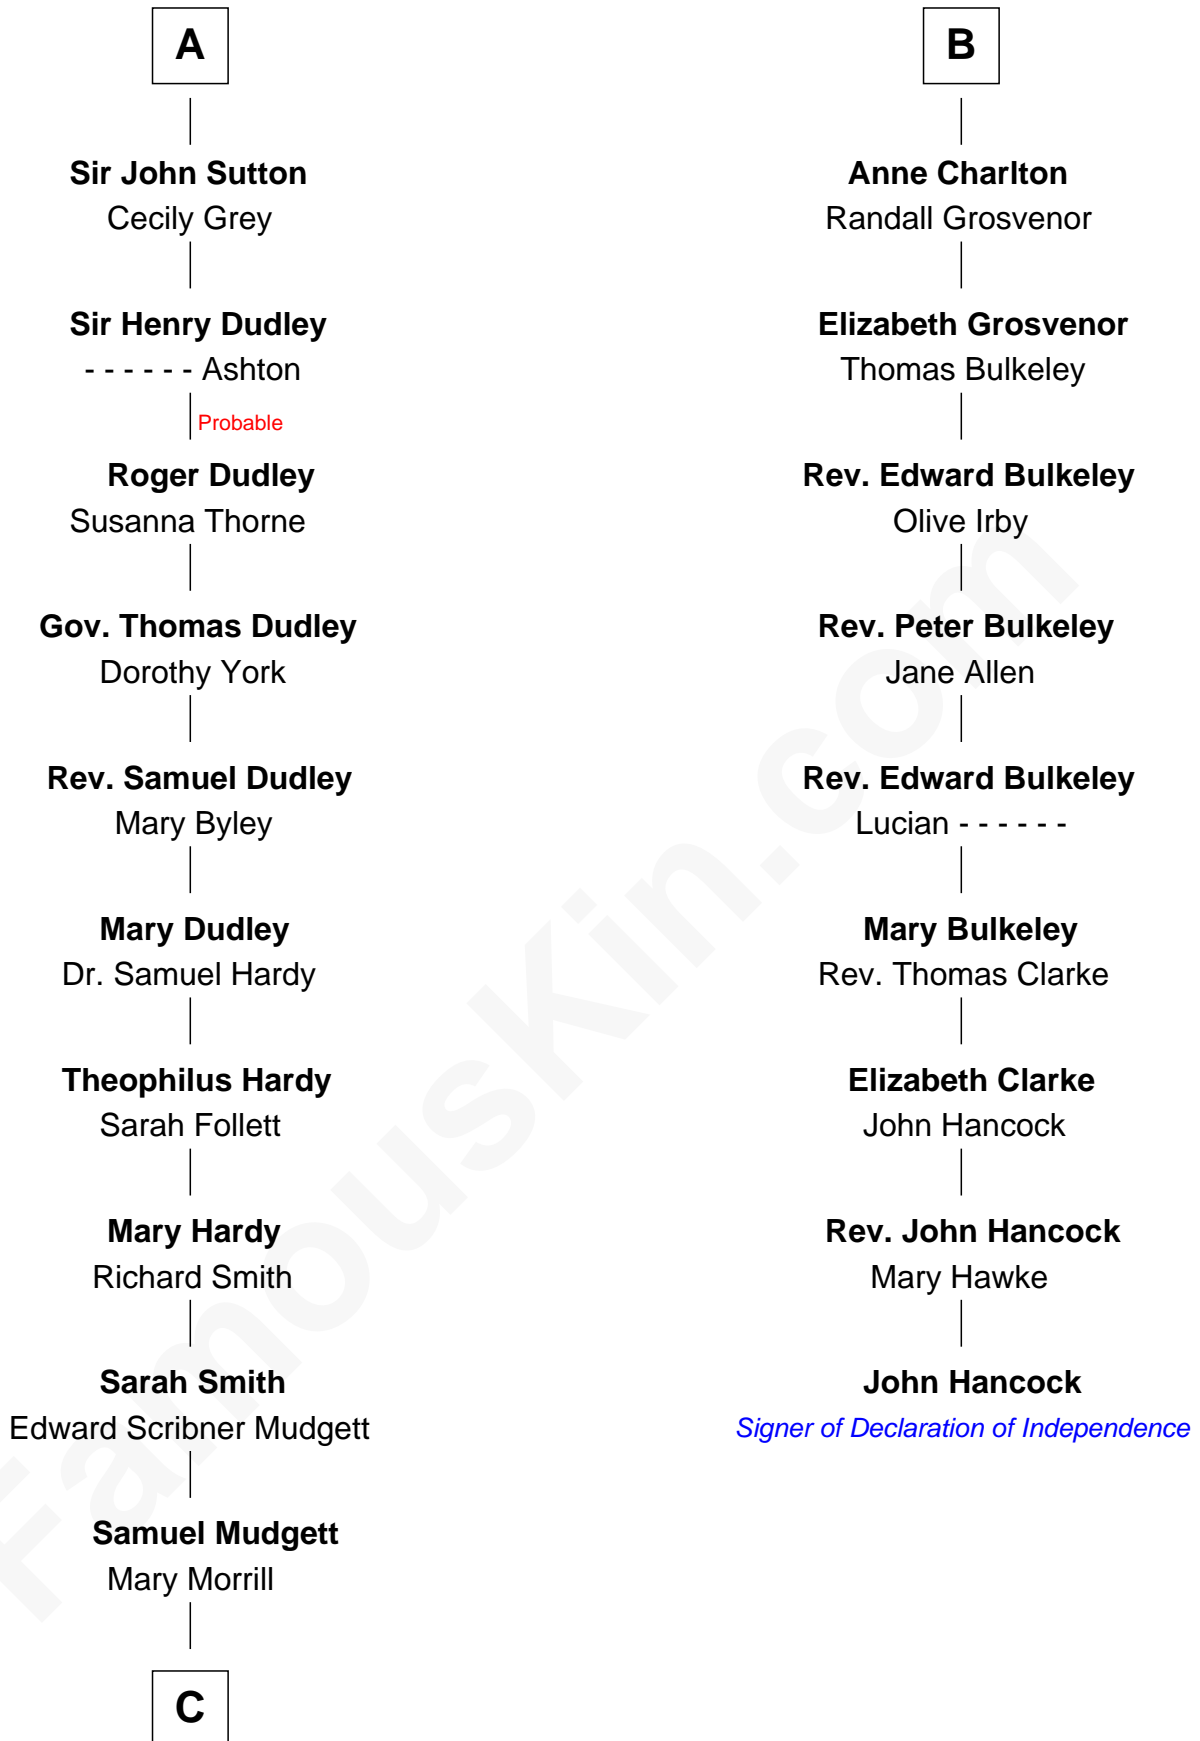

# FamousKin.com Relationship Chart of

**Dr. H. H. Holmes**

*Serial Killer aka "Devil in the White City"*

15th cousin 4 times removed of

**John Hancock**

*Signer of the Declaration of Independence*

**C**

—  
**Scribner Mudgett**

Nancy Prescott

—  
**Levi Horton Mudgett**

Theodate Page Price

—  
**Dr. H. H. Holmes**

*Serial Killer Dr. H. H. Holmes*

FamousKin.com