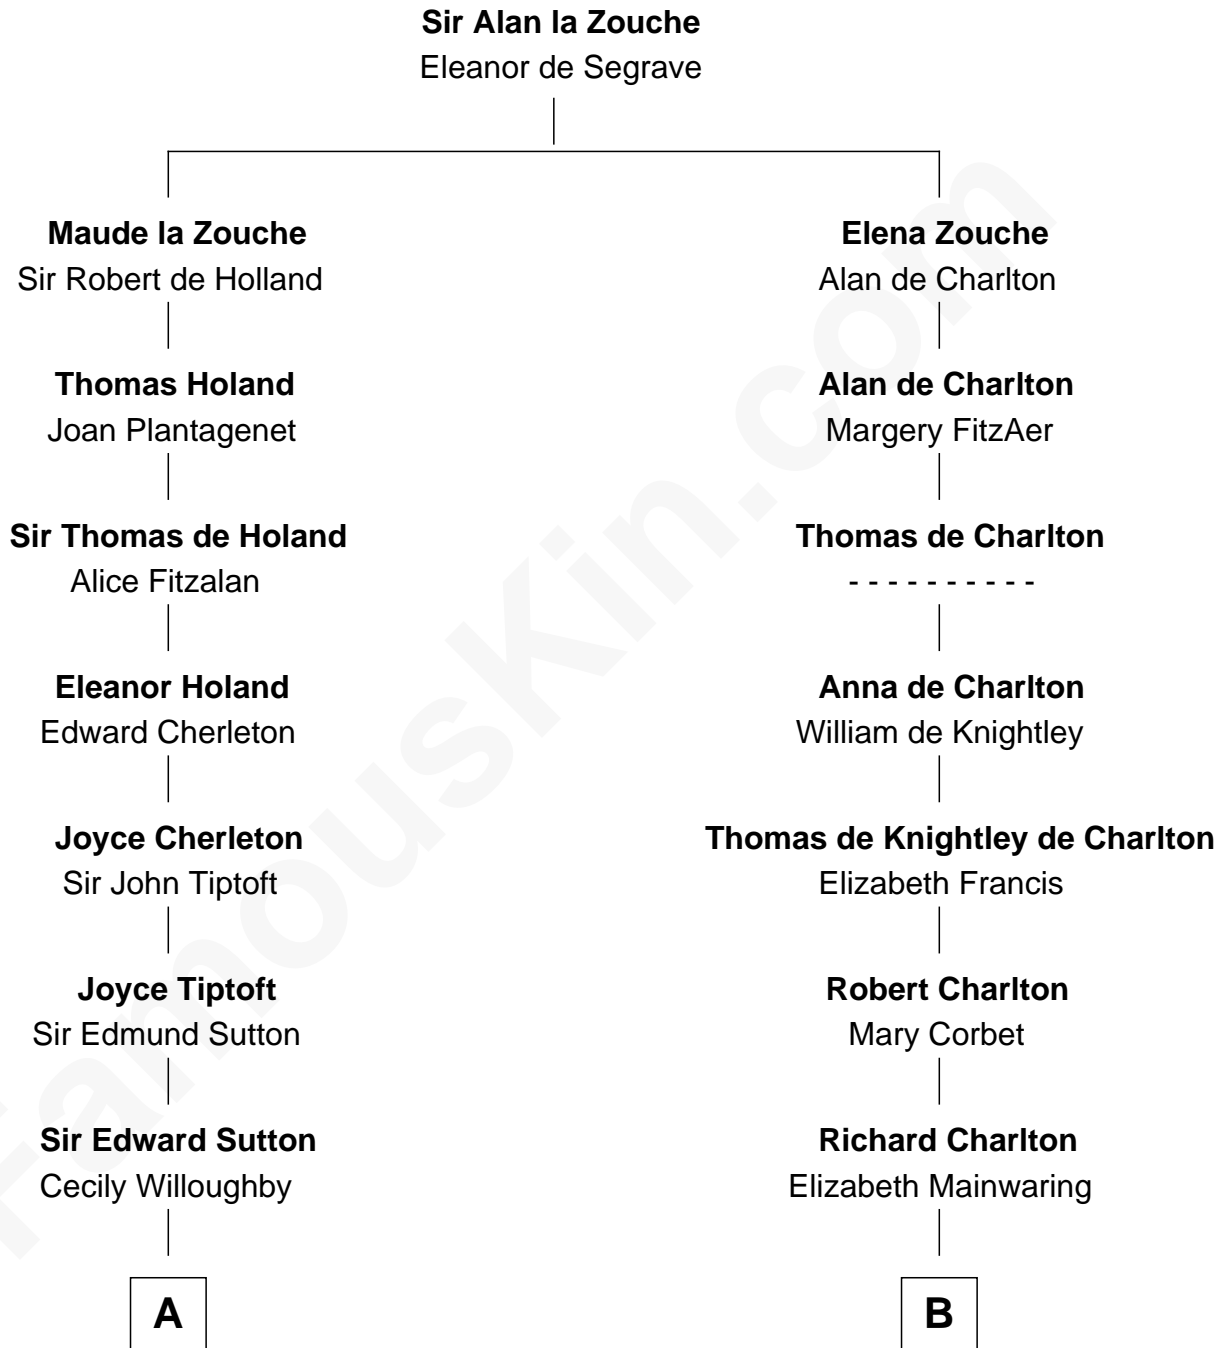

# FamousKin.com Relationship Chart of

**Dr. H. H. Holmes**

*Serial Killer aka "Devil in the White City"*

15th cousin 4 times removed of

**John Hancock**

*Signer of the Declaration of Independence*

**C**

—  
**Scribner Mudgett**

Nancy Prescott

—  
**Levi Horton Mudgett**

Theodate Page Price

—  
**Dr. H. H. Holmes**

*Serial Killer Dr. H. H. Holmes*

FamousKin.com