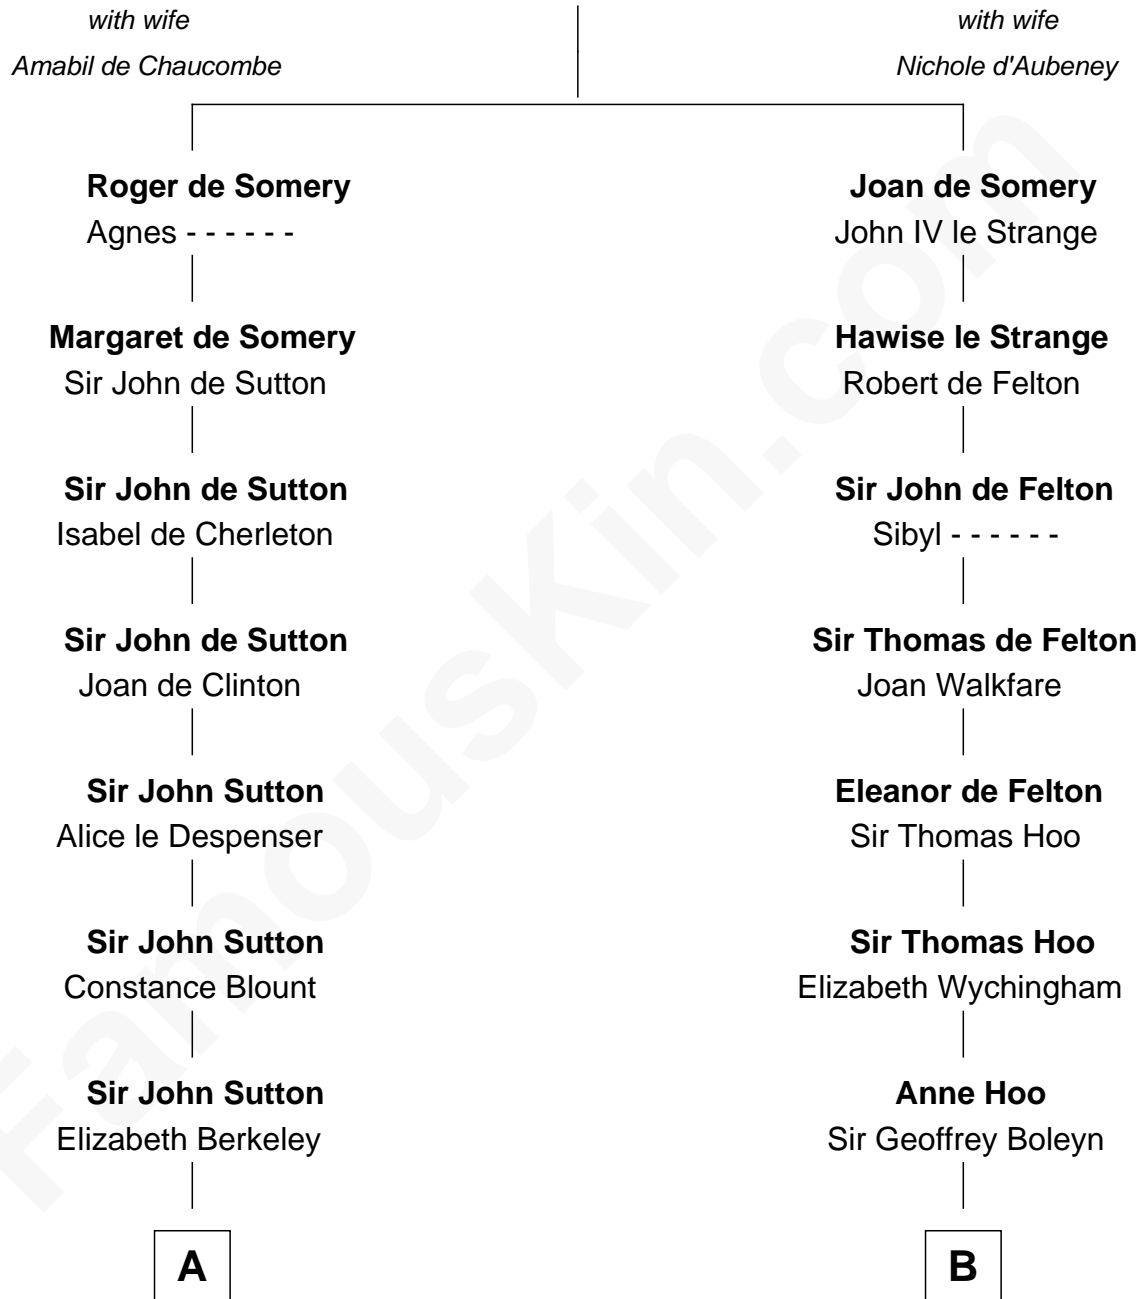

FamousKin.com Relationship Chart of

Dr. H. H. Holmes

Serial Killer aka "Devil in the White City"

19th cousin 2 times removed of

Charles Darwin

Theory of Evolution

Sir Roger de Somery

C

Sarah Smith
Edward Scribner Mudgett

Samuel Mudgett
Mary Morrill

Scribner Mudgett
Nancy Prescott

Levi Horton Mudgett
Theodate Page Price

Dr. H. H. Holmes
Serial Killer Dr. H. H. Holmes

D

Mary Howard
Erasmus Darwin

Dr. Robert Waring Darwin
Susanna Wedgwood

Charles Darwin
Theory of Evolution

FamousKin.com