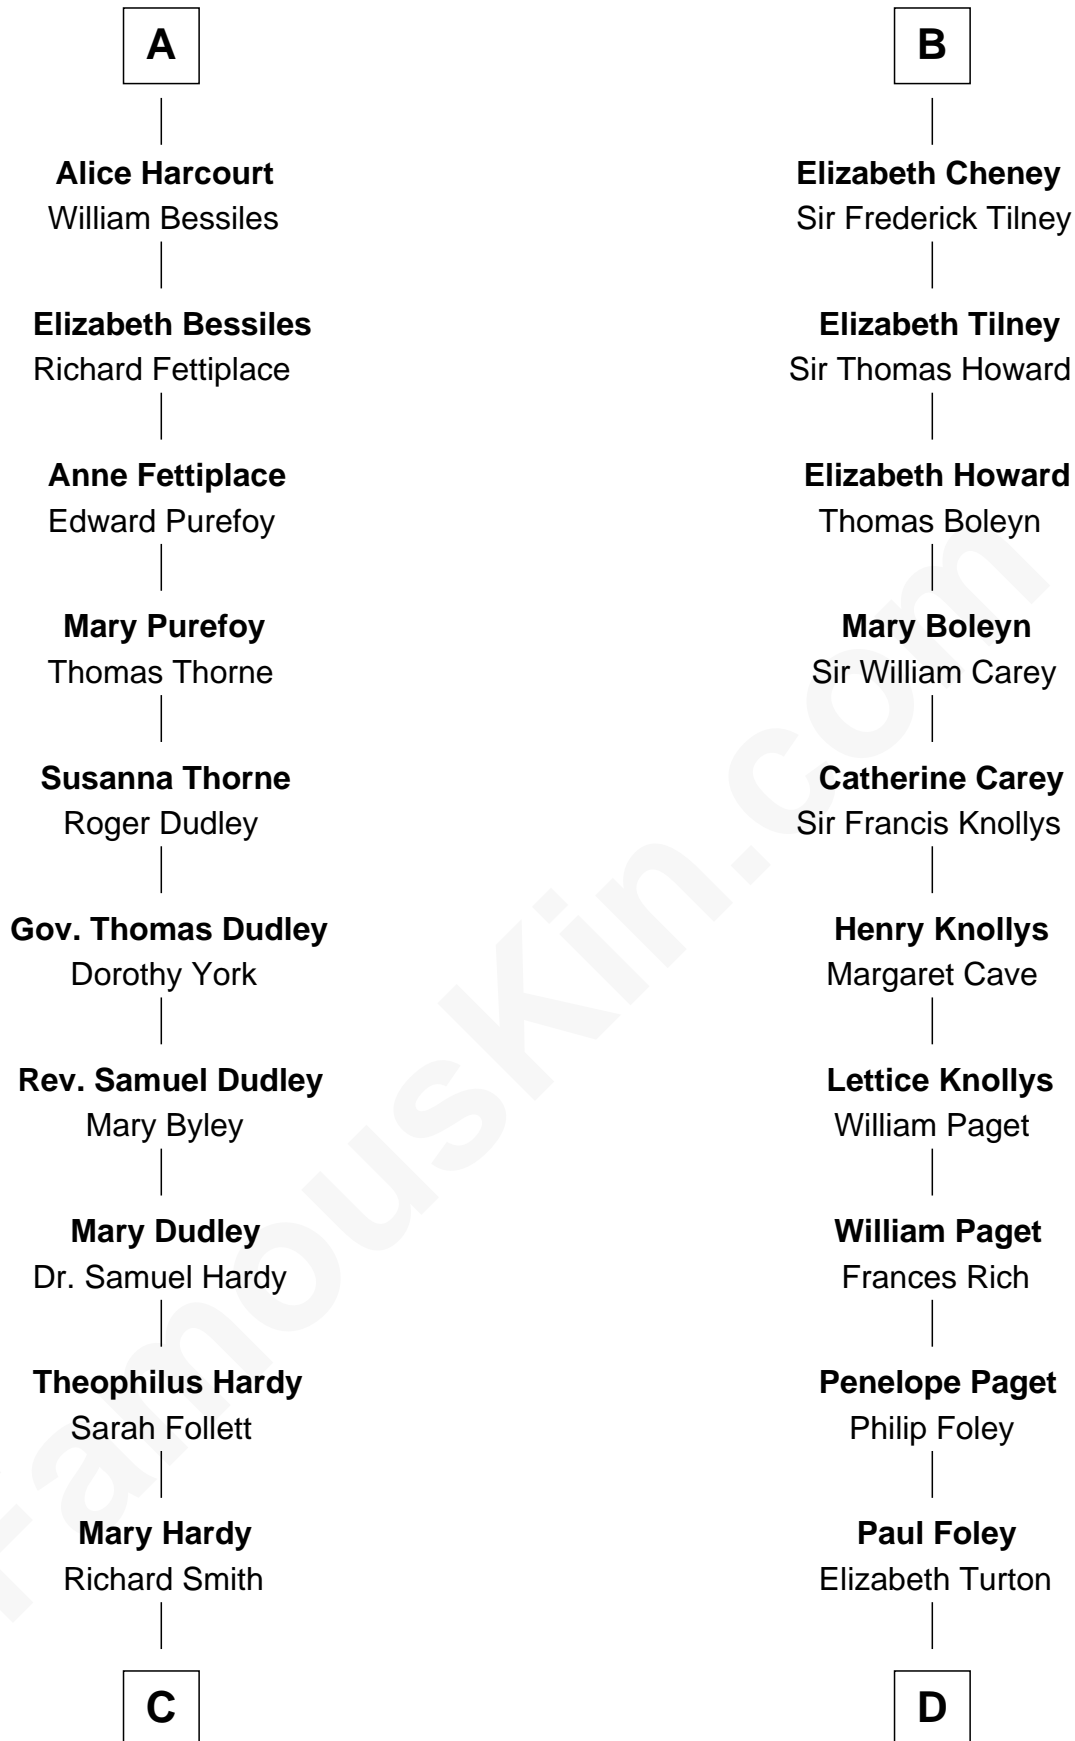

# FamousKin.com Relationship Chart of

**Dr. H. H. Holmes**

*Serial Killer aka "Devil in the White City"*

20th cousin 1 time removed of

**Charles Darwin**

*Theory of Evolution*

**Sir William de Hastings**

Margaret le Bigod

Eleanor le Strange

**Ida Grey**

John Cokayne

**Elizabeth Cokayne**

Sir Laurence Cheney

**B**

**C**

**Sarah Smith**  
Edward Scribner Mudgett

**Samuel Mudgett**  
Mary Morrill

**Scribner Mudgett**  
Nancy Prescott

**Levi Horton Mudgett**  
Theodate Page Price

**Dr. H. H. Holmes**  
*Serial Killer Dr. H. H. Holmes*

**D**

**Penelope Foley**  
Charles Howard

**Mary Howard**  
Erasmus Darwin

**Dr. Robert Waring Darwin**  
Susanna Wedgwood

**Charles Darwin**  
*Theory of Evolution*