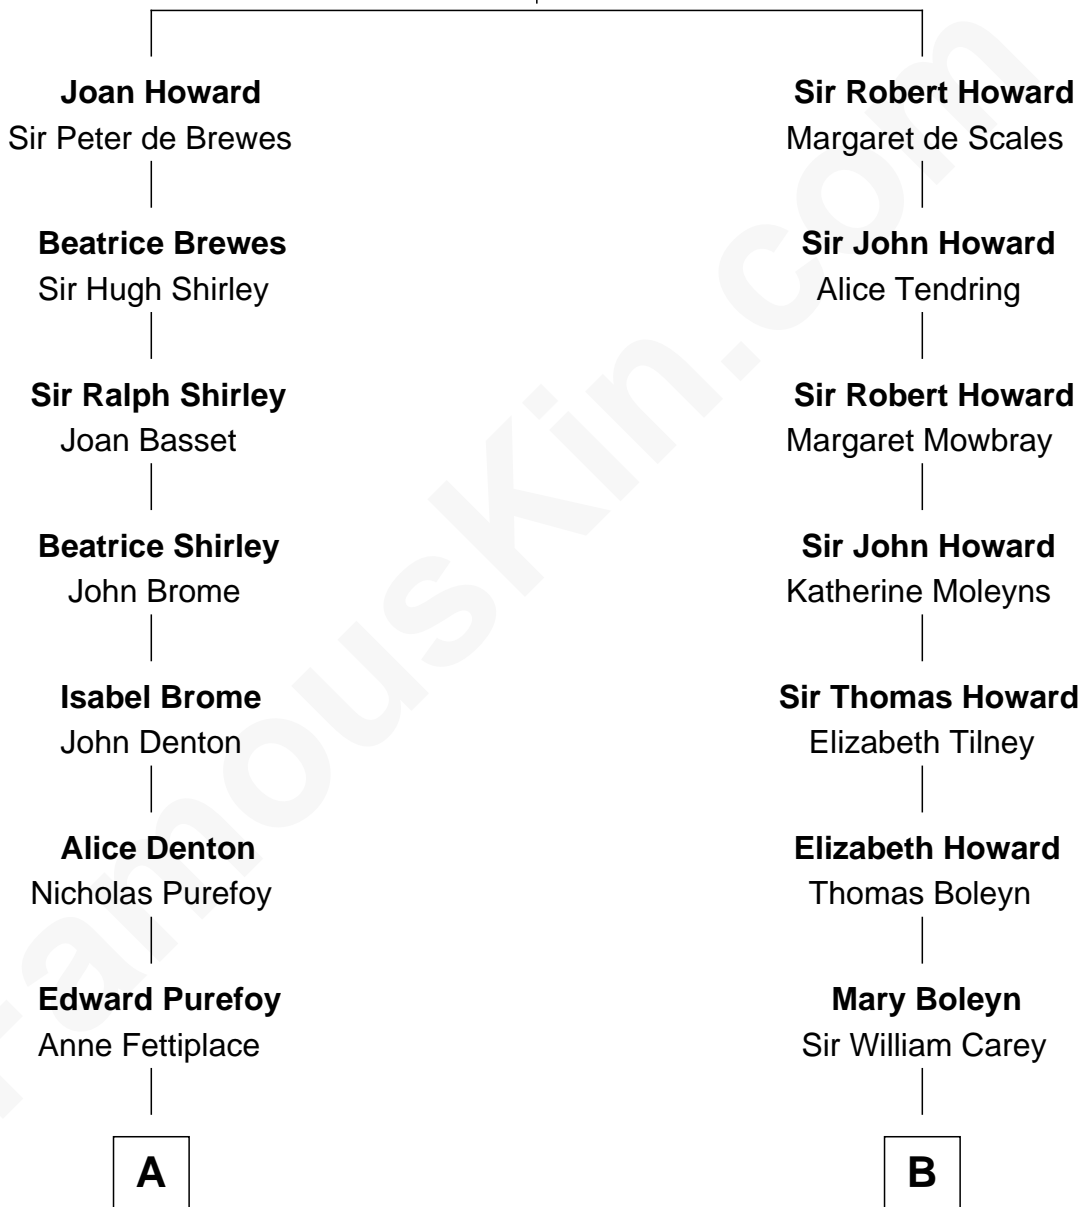

FamousKin.com Relationship Chart of

Dr. H. H. Holmes

Serial Killer aka "Devil in the White City"

16th cousin 2 times removed of

Charles Darwin

Theory of Evolution

Sir John Howard

Alice de Bois

C

—
Levi Horton Mudgett

Theodate Page Price

—
Dr. H. H. Holmes

Serial Killer Dr. H. H. Holmes

FamousKin.com