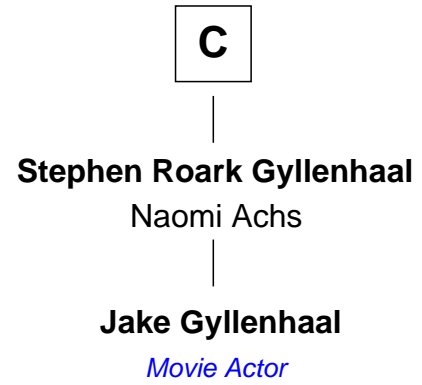

FamousKin.com Relationship Chart of

Dr. H. H. Holmes

Serial Killer aka "Devil in the White City"

17th cousin 1 time removed of

Jake Gyllenhaal

Movie Actor

Sir Philip le Despencer

Elizabeth - - - - -

Alice le Despenser

Sir John Sutton

Sir John Sutton

Constance Blount

Sir John Sutton

Elizabeth Berkeley

Sir Edmund Sutton

Joyce Tiptoft

Sir Edward Sutton

Cecily Willoughby

Sir John Sutton

Cecily Grey

Sir Henry Dudley

- - - - - Ashton

Probable

A

Dorothy Waldegrave

Sir John Spring

Bridget Spring

Thomas Fleetwood

Sir William Fleetwood

Jane Clifton

B

FamousKin.com