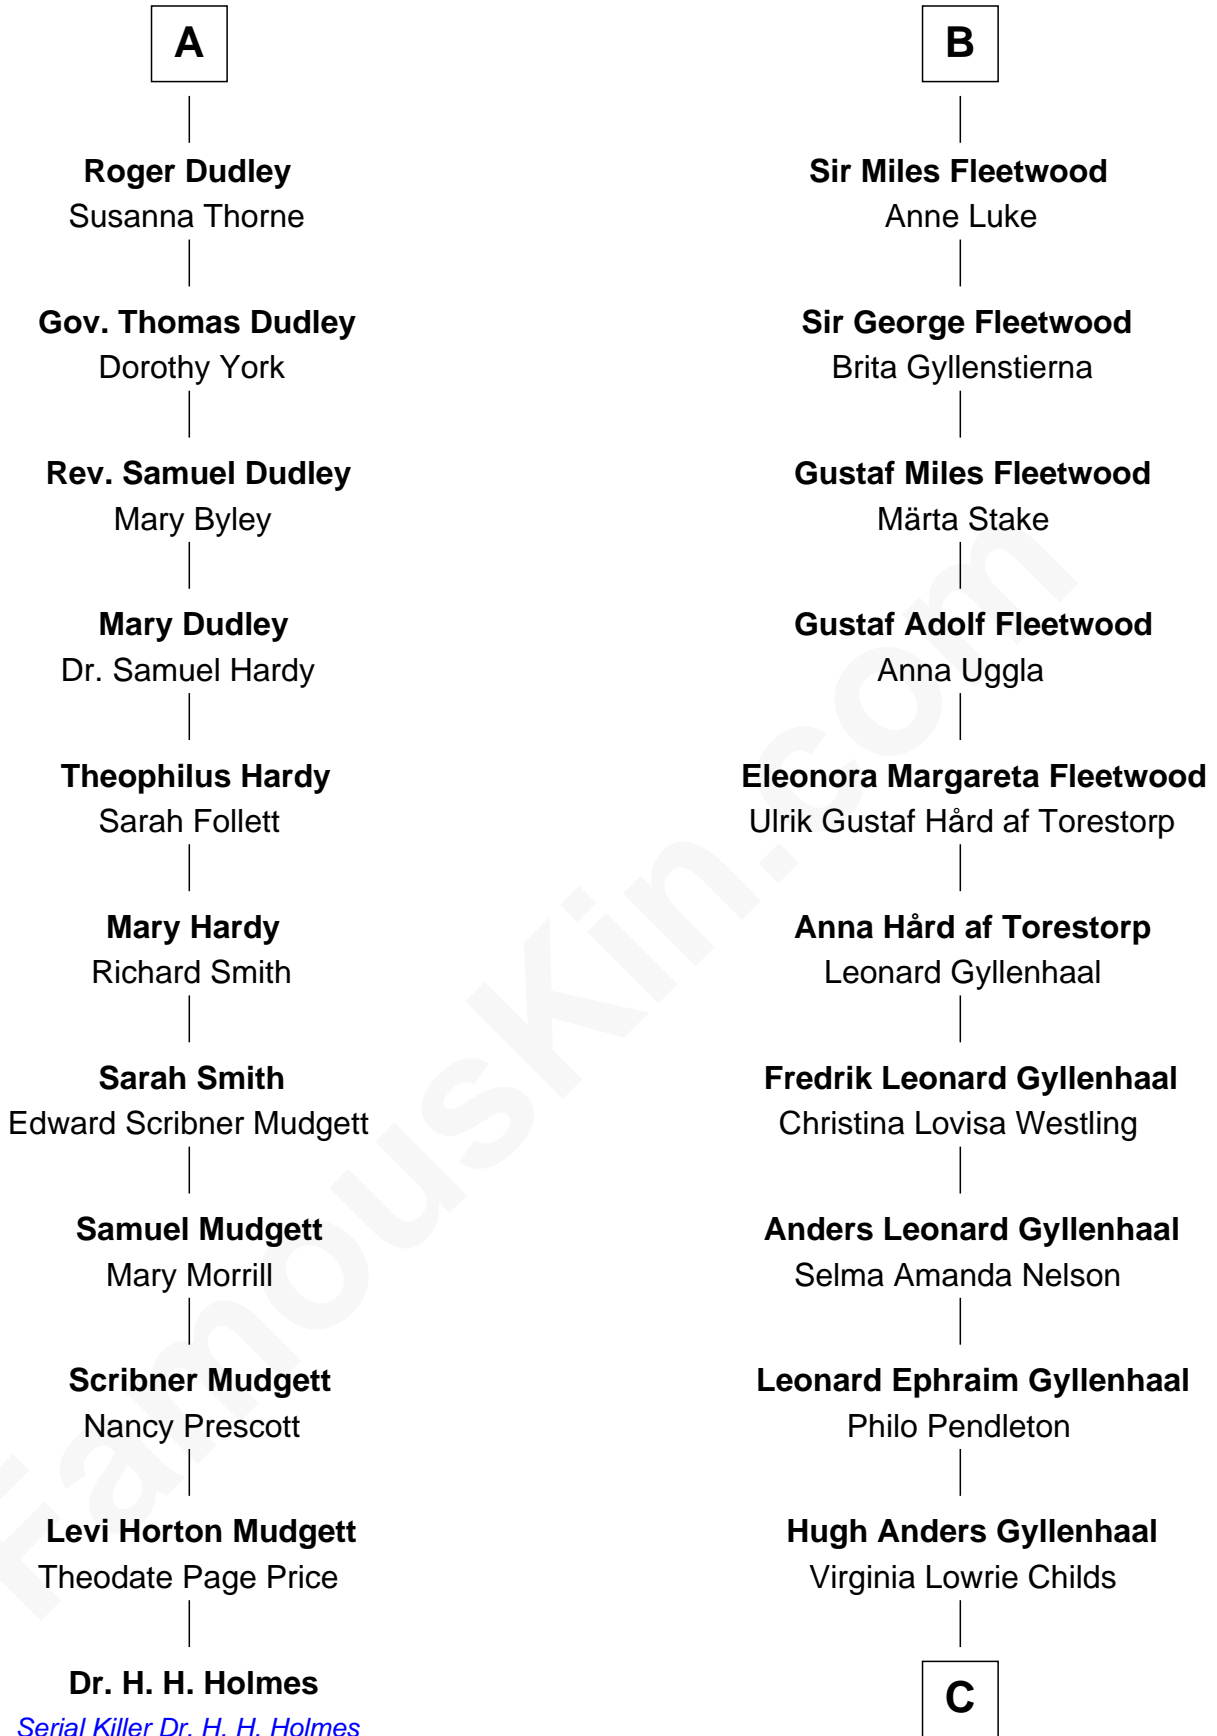

# FamousKin.com Relationship Chart of

**Dr. H. H. Holmes**

*Serial Killer aka "Devil in the White City"*

17th cousin 1 time removed of

**Maggie Gyllenhaal**

*Movie Actress*

**Sir Philip le Despencer**

Elizabeth - - - - -

**Sir Philip le Despencer**

Elizabeth de Tibetot

**Margery Despencer**

Sir Roger Wentworth

**Henry Wentworth**

Elizabeth Howard

**Margery Wentworth**

Sir William Waldegrave

**Dorothy Waldegrave**

Sir John Spring

**Bridget Spring**

Thomas Fleetwood

**Sir William Fleetwood**

Jane Clifton

**B**

**C**