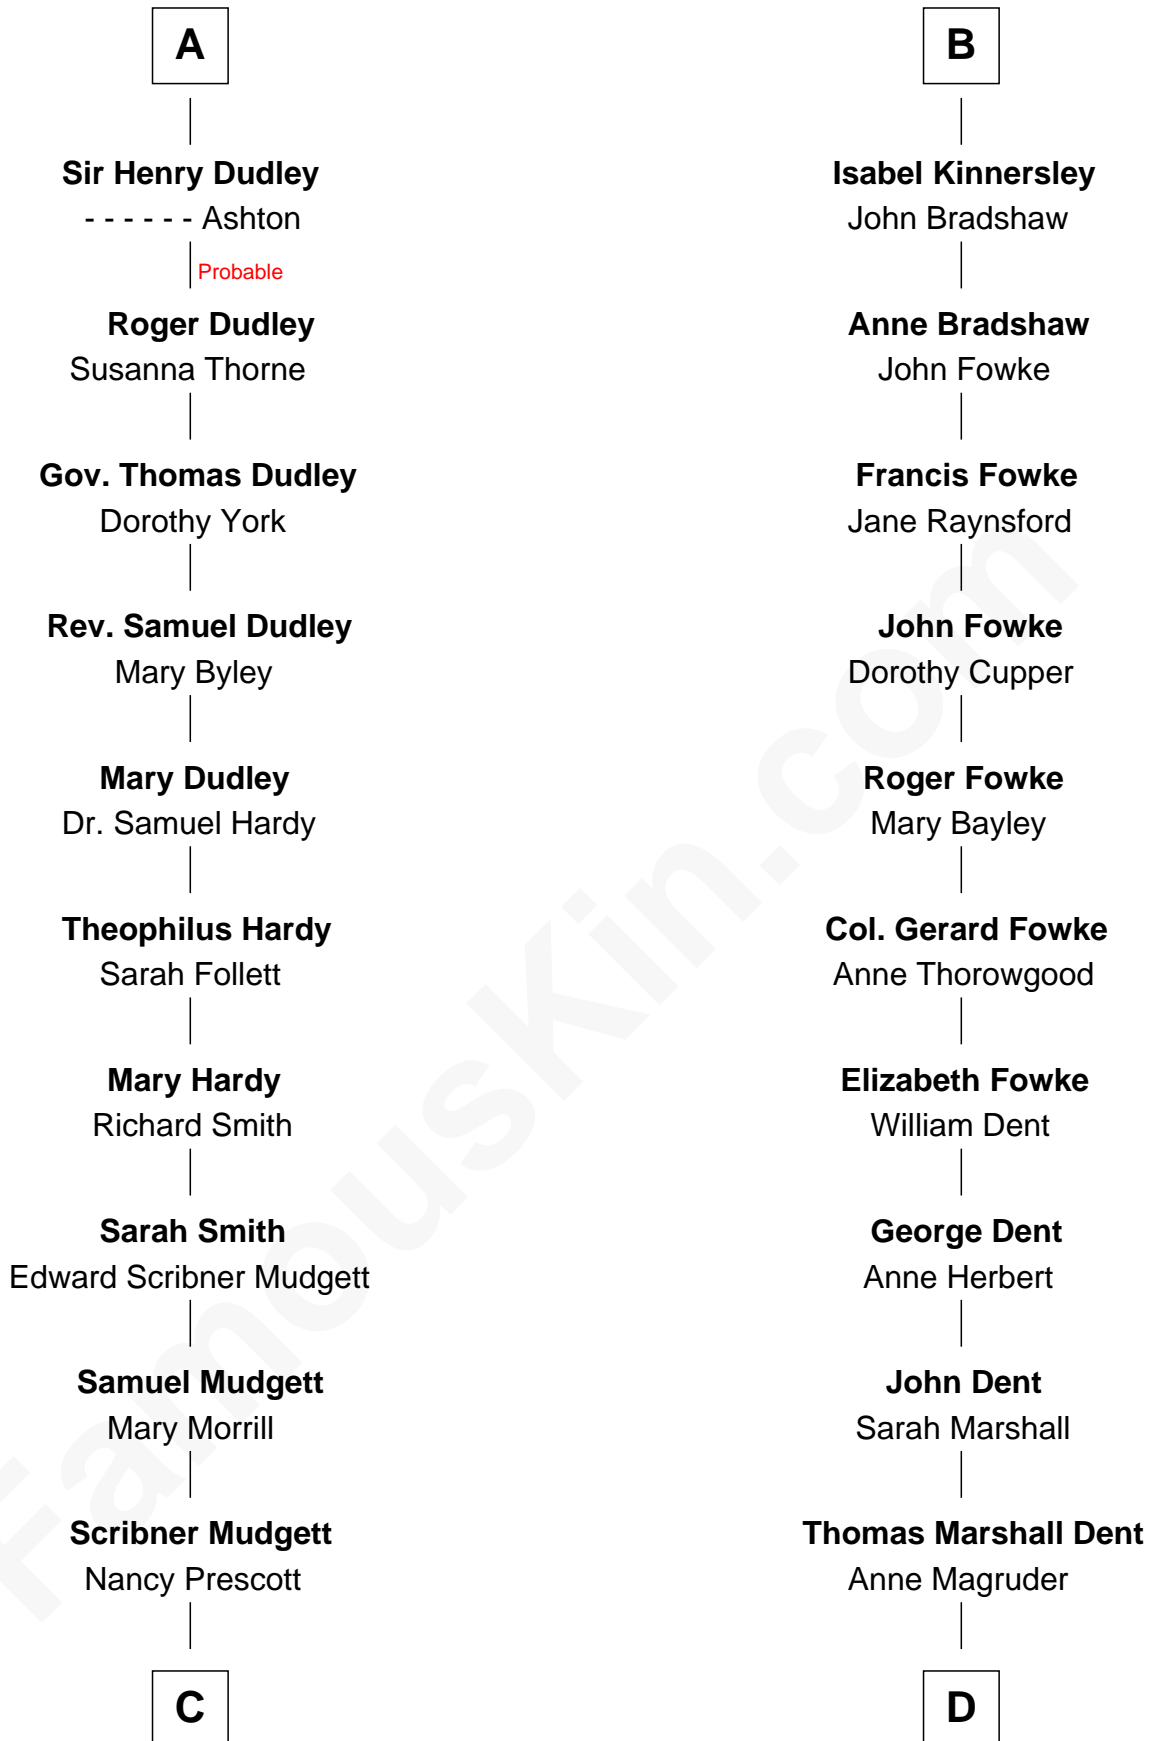

FamousKin.com Relationship Chart of

Dr. H. H. Holmes

Serial Killer aka "Devil in the White City"

18th cousin of

General James Longstreet

Confederate Army - U.S. Civil War

Sir William de Ros
Margery de Badlesmere

Thomas de Ros
Beatrice de Stafford

Margaret de Ros
Sir Reynold Grey

Margaret Grey
Sir William Bonville

William Bonville
Elizabeth Harington

William Bonville
Katherine Neville

Cecily Bonville
Thomas Grey

Cecily Grey
Sir John Sutton

A

Maud de Roos
John de Welles

Margery de Welles
Stephen le Scrope

Maude le Scrope
Sir Baldwin Freville

Joyce Freville
Sir Roger Aston

Sir Robert Aston
Isabel Brereton

John Aston
Elizabeth Delves

Margaret Aston
John Kinnersley

B

C

Levi Horton Mudgett
Theodate Page Price

Dr. H. H. Holmes
Serial Killer Dr. H. H. Holmes

D

Mary Anna Dent
James Longstreet

General James Longstreet
Confederate Army - U.S. Civil War

FamousKin.com