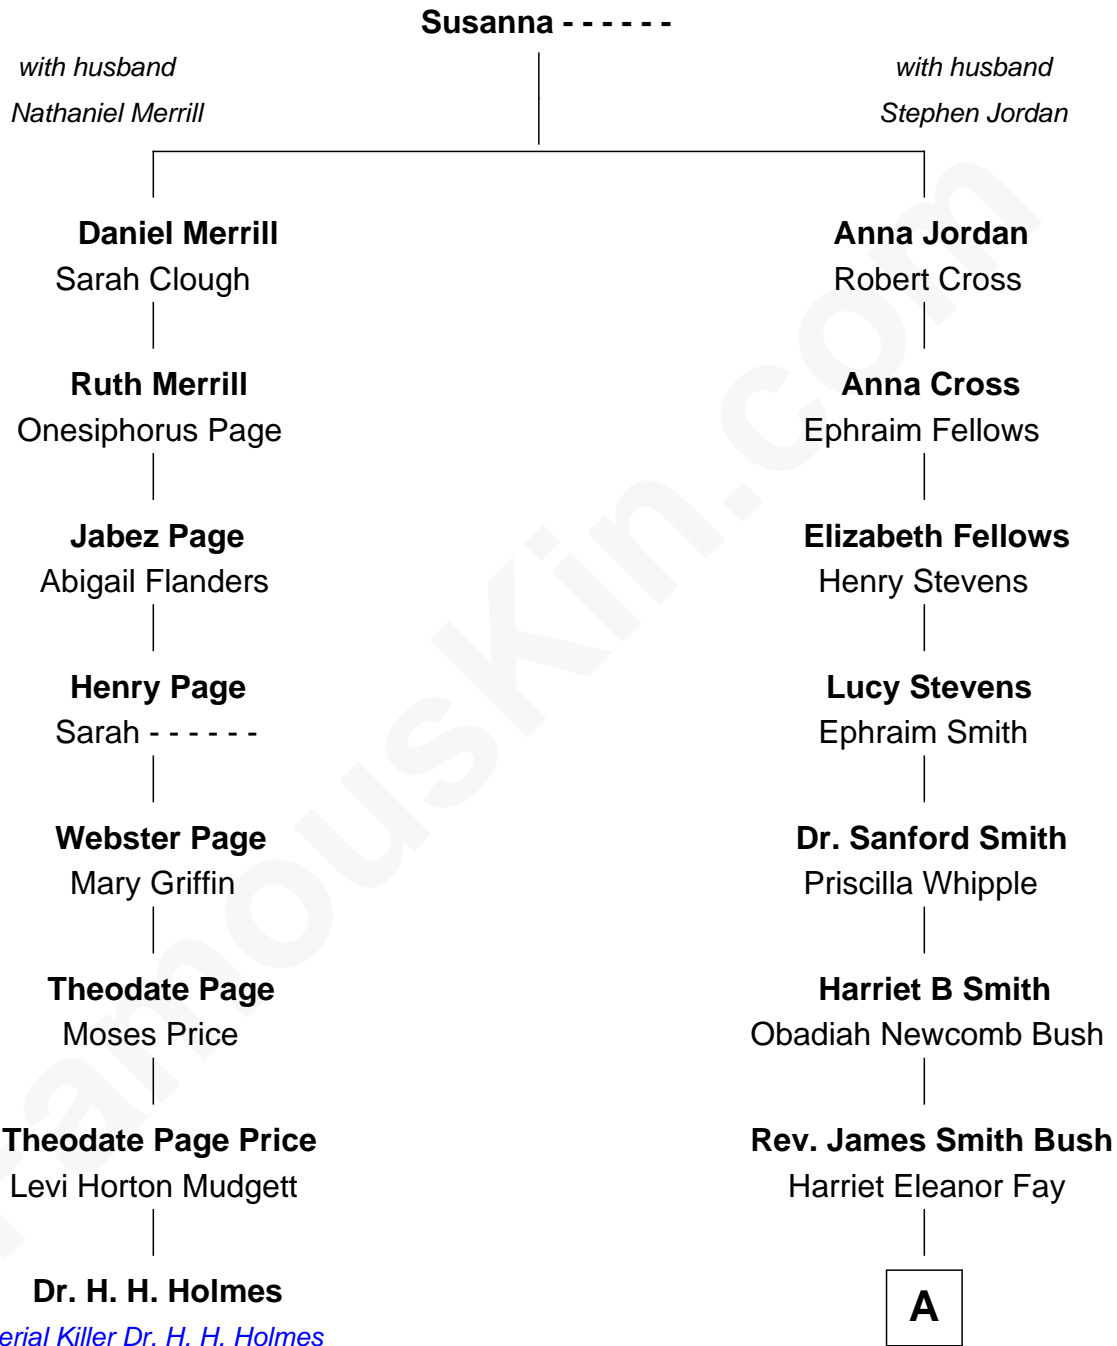

FamousKin.com Relationship Chart of

Dr. H. H. Holmes

Serial Killer aka "Devil in the White City"

7th cousin 3 times removed of

Jeb Bush

43rd Governor of Florida

A

Samuel Prescott Bush

Flora Sheldon

Prescott Sheldon Bush

Dorothy Wear Walker

George Herbert Walker Bush

Barbara Pierce

Jeb Bush

43rd Governor of Florida

FamousKin.com