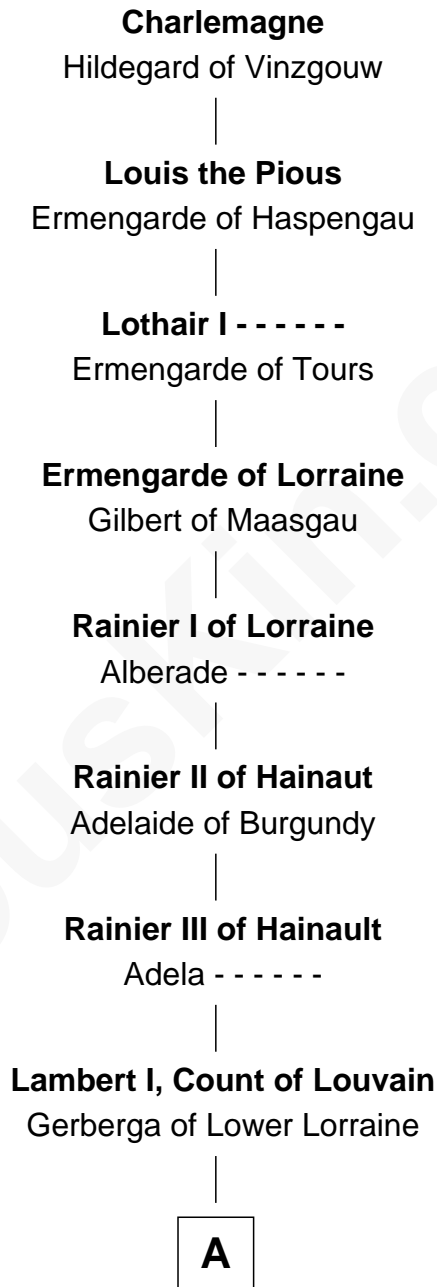

FamousKin.com Relationship Chart of

Dr. H. H. Holmes

Serial Killer aka "Devil in the White City"

34th Great-grandson of

Charlemagne

King of the Franks

A

Lambert II, Count of Louvain

Oda of Lorraine

Henry II, Count of Louvain

Adela of Orthen

Gottfried I, Count of Louvain

Ide de Chiny

Godfrey II, Count of Louvain

Luitgarde of Sulzbach

Godfrey III, Count of Louvain

Scribner Mudgett

Nancy Prescott

Levi Horton Mudgett

Theodate Page Price

Dr. H. H. Holmes

Serial Killer Dr. H. H. Holmes