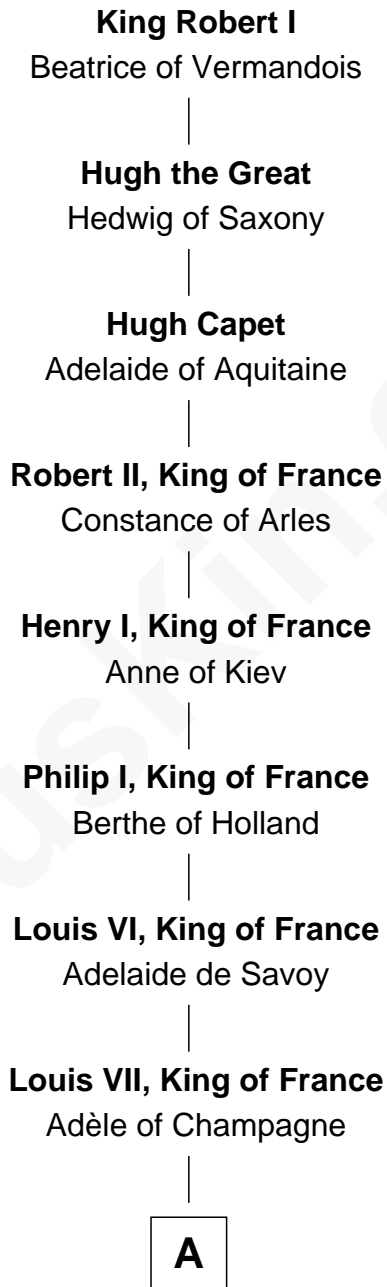

# FamousKin.com Relationship Chart of

**Dr. H. H. Holmes**

*Serial Killer aka "Devil in the White City"*

29th Great-grandson of

**King Robert I**

*King of France*

**A**

**Philip II Auguste, King of France**

Isabella of Hainault

**Louis VIII, King of France**

Blanche of Castile

**Robert I, Count of Artois**

Matilda of Brabant

**Blanche of Artois**

Edmund Plantagenet

**Henry Plantagenet**