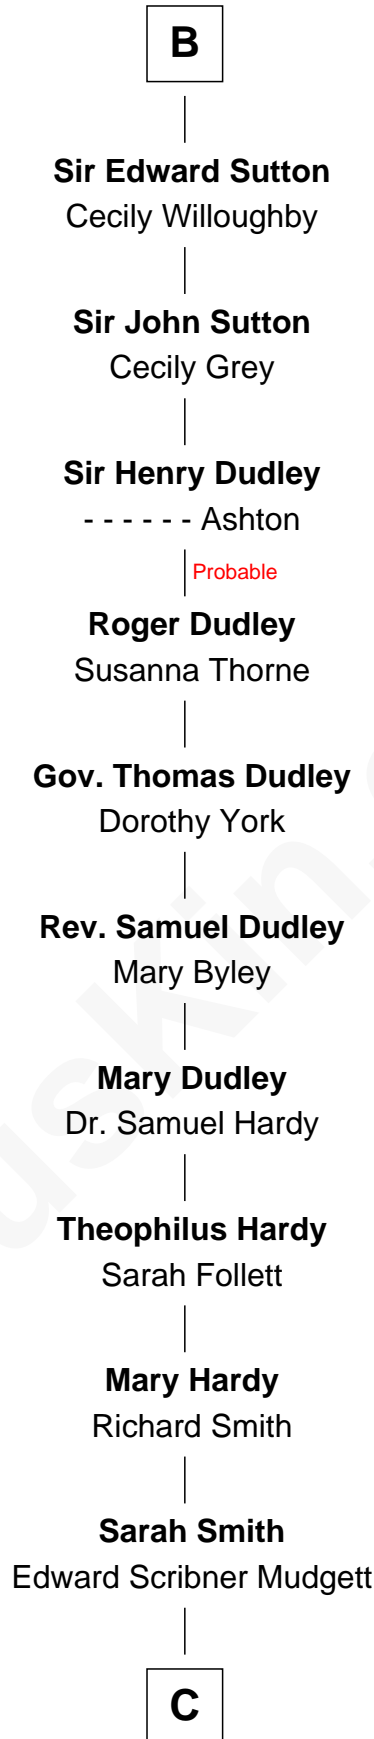

# FamousKin.com Relationship Chart of

**Dr. H. H. Holmes**

*Serial Killer aka "Devil in the White City"*

29th Great-grandson of

**King Robert I**

*King of France*

**A**

**Philip II Auguste, King of France**

Maud de Chaworth

**Eleanor Plantagenet**

Richard Fitzalan

**Alice Fitzalan**

Sir Thomas de Holand

**Eleanor Holand**

Edward Cherleton

**Joyce Cherleton**

Sir John Tiptoft

**Joyce Tiptoft**

Sir Edmund Sutton

**B**

**C**

—  
**Samuel Mudgett**

Mary Morrill

—  
**Scribner Mudgett**

Nancy Prescott

—  
**Levi Horton Mudgett**

Theodate Page Price

—  
**Dr. H. H. Holmes**

*Serial Killer Dr. H. H. Holmes*

FamousKin.com