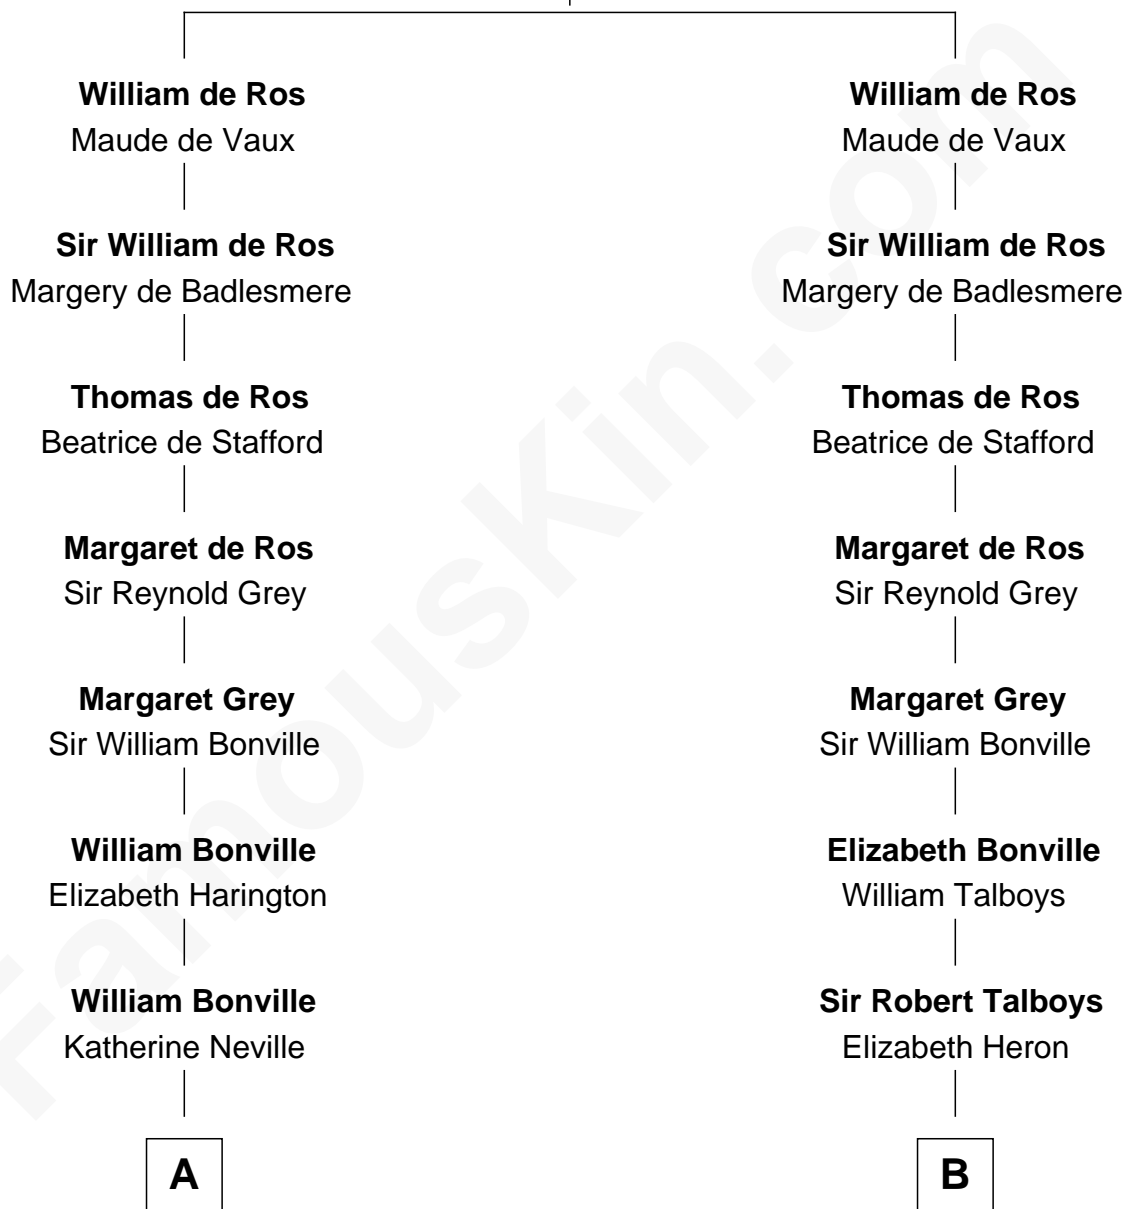

FamousKin.com Relationship Chart of

Dr. H. H. Holmes

Serial Killer aka "Devil in the White City"

20th cousin 1 time removed of

Thomas Pynchon

American Novelist

Sir Robert de Ros

Isabel de Aubeney