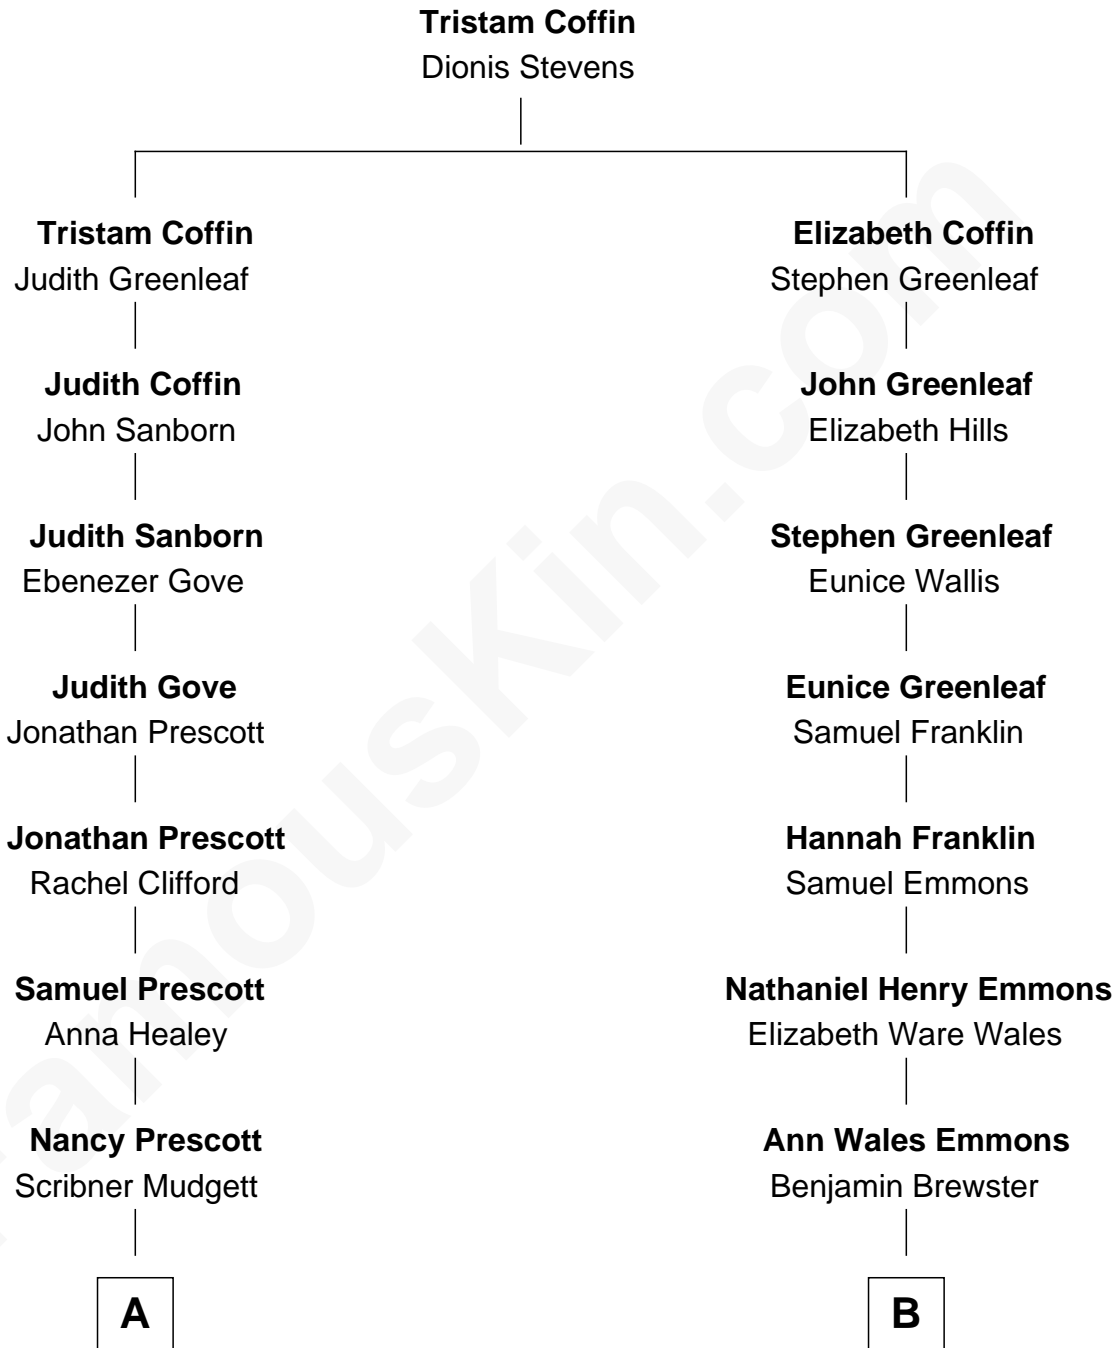

FamousKin.com Relationship Chart of

Dr. H. H. Holmes

Serial Killer aka "Devil in the White City"

8th cousin 2 times removed of

Paget Brewster

TV Actress

A

Levi Horton Mudgett
Theodate Page Price

Dr. H. H. Holmes
Serial Killer Dr. H. H. Holmes

B

Dr. George Washington Wales Brewster
Ellen Mackenzie Hodge

George Washington Wales Brewster
Joan Ryerson

Galen Brewster
Hathaway Tew

Paget Brewster
TV Actress